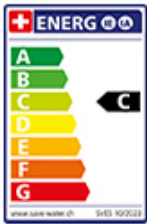

Suter Areo

> Web link

**Serie**  
Suter Areo  
**Version**  
Top Lever

**Model**  
Swivel spout  
**Surface**  
Stainless steel, solid

**Article no.**  
40.002.132.00

**Price CHF**  
479.- excl. VAT

Product description

Label Swiss Energy

**Pivoting Range**  
360°

**Flow Rate**  
12.00 (l / min (3bar))

**Water jet**  
Normal jet

**Laminar flow**  
Yes

**Water connection**  
Flexible connecting hose

**Extra**  
Ceramic cartridge