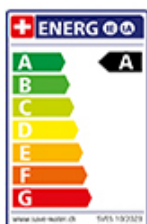

### Label Swiss Energy

**Pivoting Range**  
120°

**Flow Rate**  
8.00 (l / min (3bar))

**Water jet**  
Normal and spray jet

**Laminar flow**  
Yes

**Type of spout**  
Spout with nylon hose

**Water connection**  
Flexible connecting hose