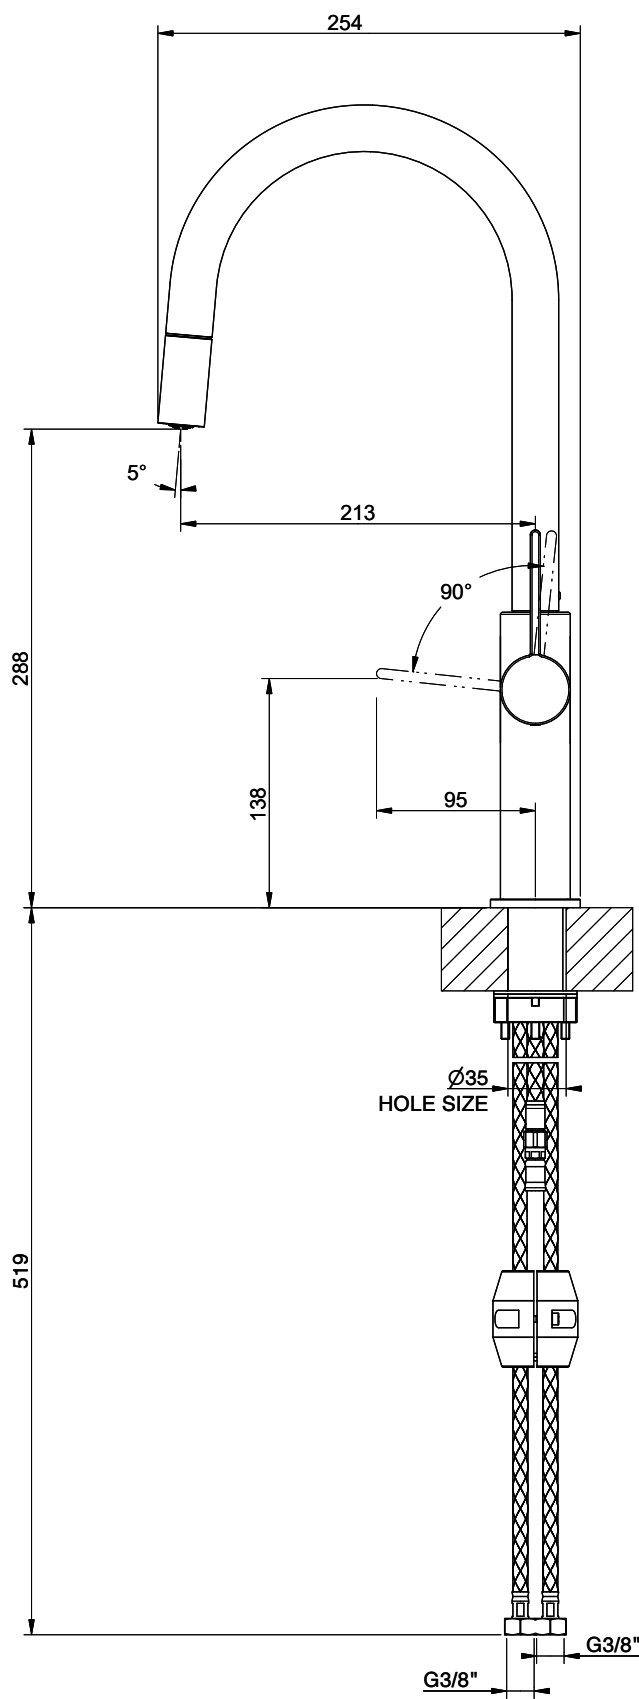

Suter Arkano

[> Web link](#)

Serie
Suter Arkano
Version
Side Lever C

Article no.
40.003.069.00

Model
Pull out spout
Surface
stainless steel finish

Price CHF
545.- excl. VAT

Product description

Label Swiss Energy

Pivoting Range
360°

Flow Rate
8.60 (l / min (3bar))

Water jet
Normal jet

Type of spout
Spout with nylon hose

Lever position
Right

Water connection
Flexible connecting hose

Extra
Ceramic cartridge

GESSI

ARKANO 60561

MISCELATORE LAVELLO MONOCOMANDO DOCCINO ESTRAIBILE DA PIANO

Formato **A4**

Dis.: GPF6056100000A442

Gessi S.p.A. Parco Gessi, 13037 Serravalle Sesia (Vercelli) Italy Tel. 0039 0163 454111 Fax. 0039 0163 453150 www.gessi.com e-mail: gessi@gessi.it