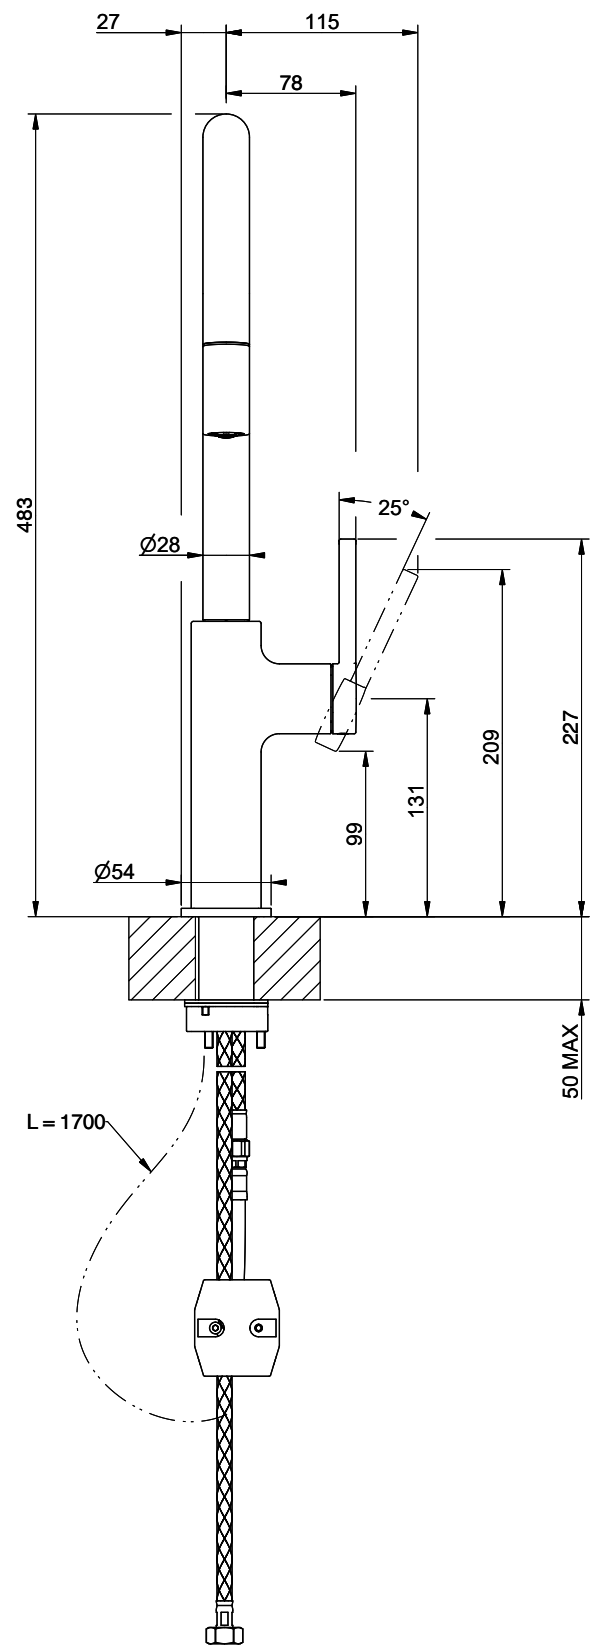

Suter Arkano

[> Web link](#)

Serie
Suter Arkano
Version
Side Lever C

Article no.
40.003.069.00

Model
Pull out spout
Surface
stainless steel finish

Price CHF
545.- excl. VAT

Product description

Label Swiss Energy

Pivoting Range
360°

Flow Rate
8.60 (l / min (3bar))

Water jet
Normal jet

Type of spout
Spout with nylon hose

Lever position
Right

Water connection
Flexible connecting hose

Extra
Ceramic cartridge

GESSI

ARKANO 60561

MISCELATORE LAVELLO MONOCOMANDO DOCCINO ESTRAIBILE DA PIANO

Formato **A4**

Dis.: GPF6056100000A442

Gessi S.p.A. Parco Gessi, 13037 Serravalle Sesia (Vercelli) Italy Tel. 0039 0163 454111 Fax. 0039 0163 453150 www.gessi.com e-mail: gessi@gessi.it