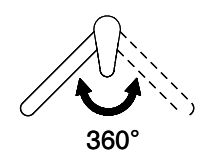

Pivoting Range
360°

Flow Rate
8.60 (l / min (3bar))

Water jet
Normal jet

Type of spout
Spout with nylon hose

Lever position
Right

Water connection
Flexible connecting hose

Extra
Ceramic cartridge

GESSI