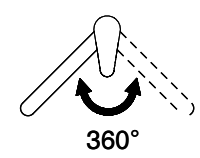

GESSI

ARKANO 60561

MISCELATORE LAVELLO MONOCOMANDO DOCCINO ESTRAIBILE DA PIANO

Formato **A4**

Dis.: GPF6056100000A442

Gessi S.p.A. Parco Gessi, 13037 Serravalle Sesia (Vercelli) Italy Tel. 0039 0163 454111 Fax. 0039 0163 453150 www.gessi.com e-mail: gessi@gessi.it

This drawing by its legislation cannot be disclosed or reproduced without a written authorization released by GESSI S.p.A. - 2025 Copyright® GESSI S.p.A.