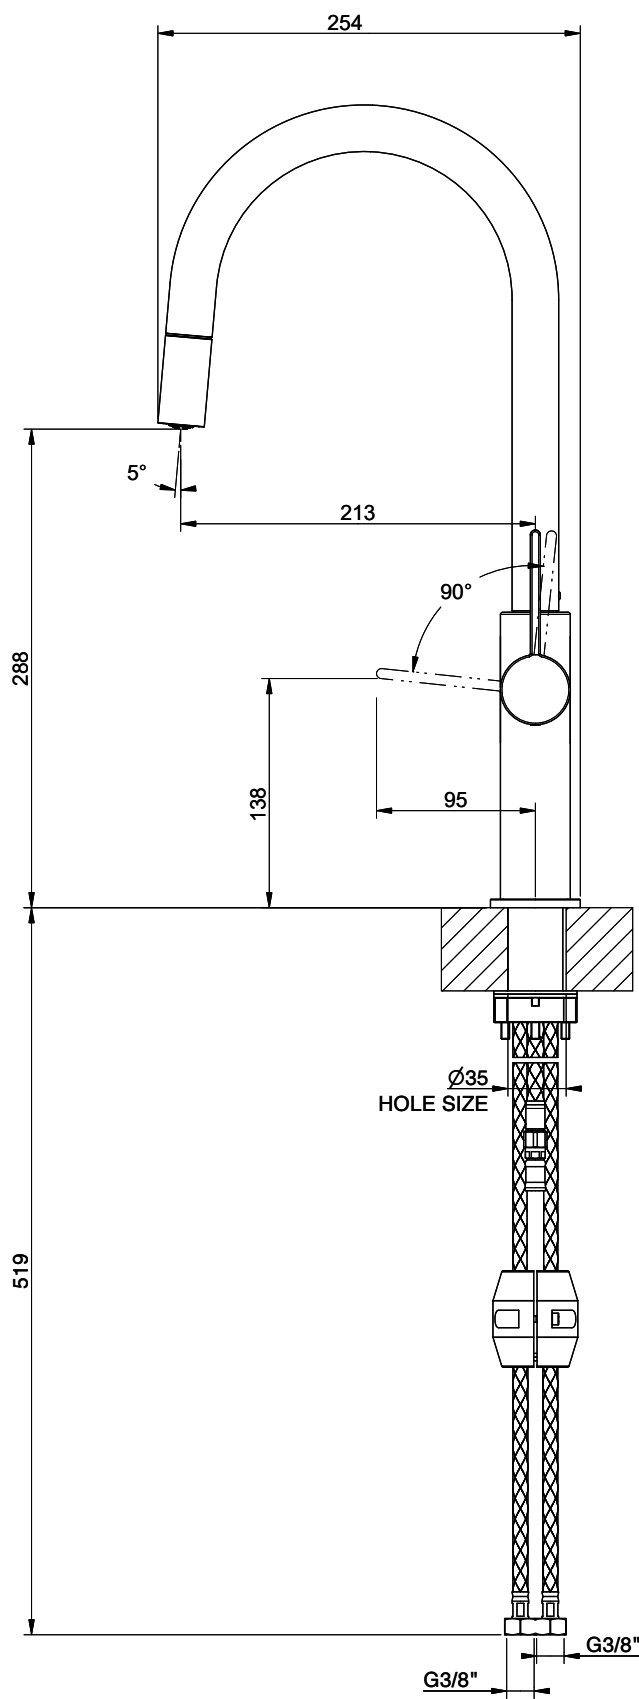

GESSI

ARKANO 60561

MISCELATORE LAVELLO MONOCOMANDO DOCCINO ESTRAIBILE DA PIANO

Formato **A4**

Dis.: GPF6056100000A442

Gessi S.p.A. Parco Gessi, 13037 Serravalle Sesia (Vercelli) Italy Tel. 0039 0163 454111 Fax. 0039 0163 453150 www.gessi.com e-mail: gessi@gessi.it

This drawing by its legislation cannot be disclosed or reproduced without a written authorization released by GESSI S.p.A. - 2025 Copyright® GESSI S.p.A.