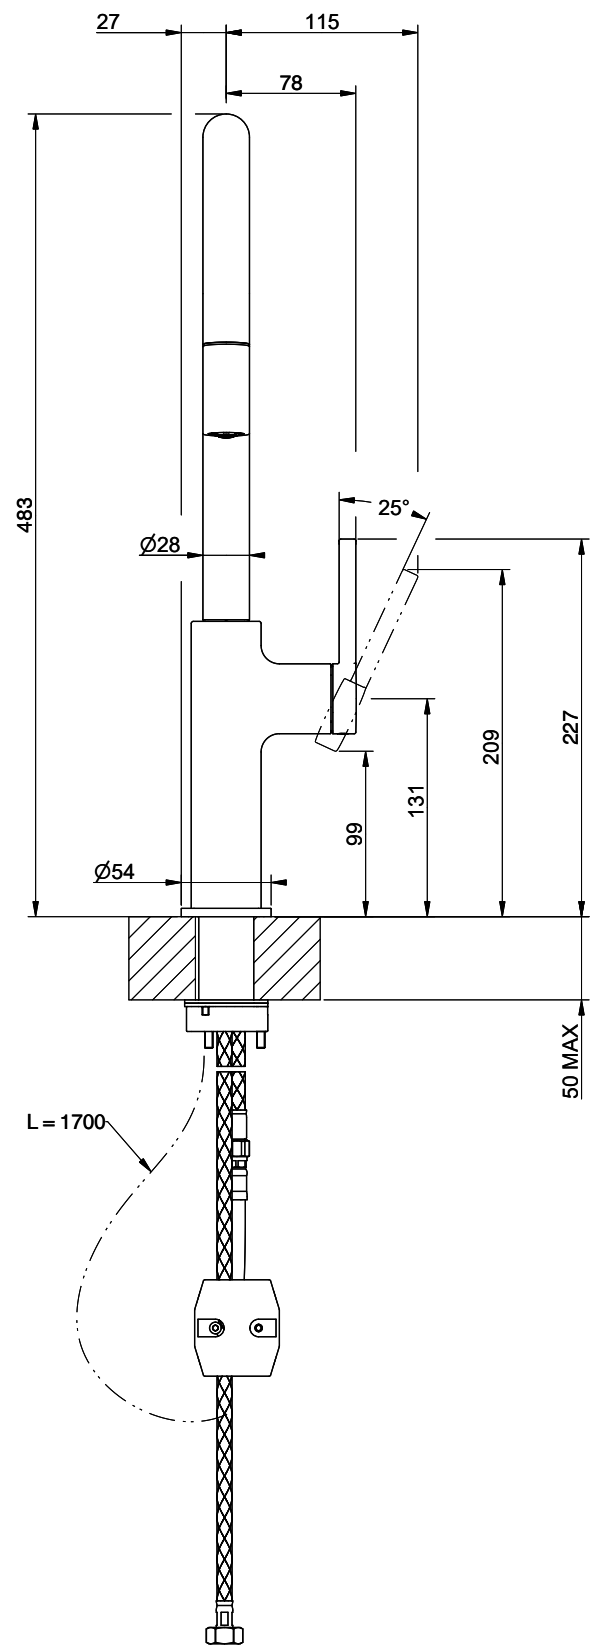

GESSI

ARKANO 60561

MISCELATORE LAVELLO MONOCOMANDO DOCCINO ESTRAIBILE DA PIANO

Formato **A4**

Dis.: GPF6056100000A442

Gessi S.p.A. Parco Gessi, 13037 Serravalle Sesia (Vercelli) Italy Tel. 0039 0163 454111 Fax. 0039 0163 453150 www.gessi.com e-mail: gessi@gessi.it

This drawing by its legislation cannot be disclosed or reproduced without a written authorization released by GESSI S.p.A. - 2025 Copyright® GESSI S.p.A.