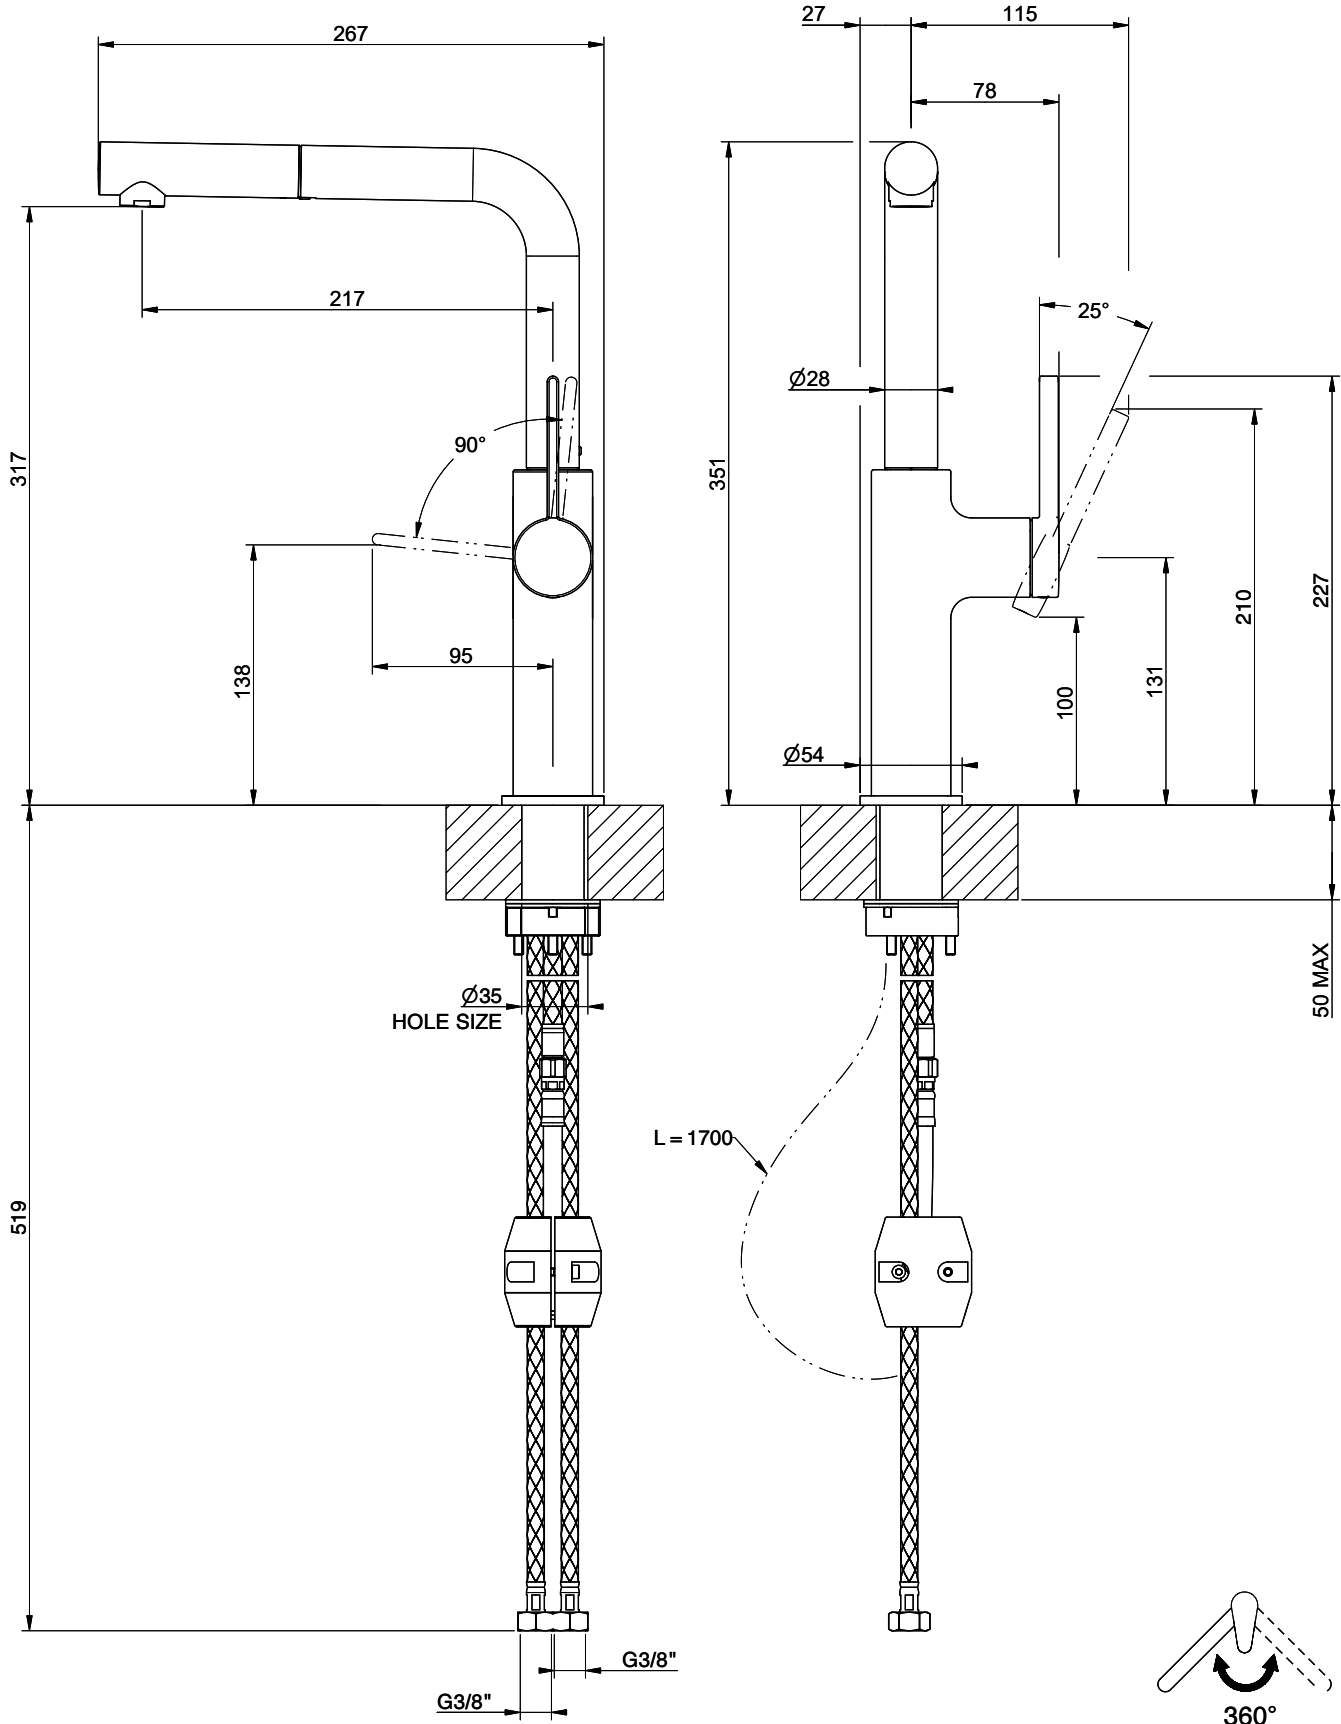

Suter Arkano

[> Web link](#)

Serie
Suter Arkano
Version
Side Lever L

Article no.
40.003.076.00

Model
Pull out spout
Surface
Powder coating black matt

Price CHF
515.- excl. VAT

Product description

Label Swiss Energy

Pivoting Range
360°

Flow Rate
8.80 (l / min (3bar))

Water jet
Normal jet

Type of spout
Spout with nylon hose

Lever position
Right

Water connection
Flexible connecting hose

Extra
Ceramic cartridge

GESI

ARKANO 60565

MISCELATORE LAVELLO MONOCOMANDO DOCCINO ETSRAIBILE DA PIANO

Formato **A4**

Dis.: GPF605650000A442

Gessi S.p.A. Parco Gessi, 13037 Serravalle Sesia (Vercelli) Italy Tel. 0039 0163 454111 Fax. 0039 0163 453150 www.gessi.com e-mail: gessi@gessi.it