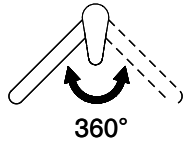

Pivoting Range
360°

Flow Rate
8.80 (l / min (3bar))

Water jet
Normal jet

Type of spout
Spout with nylon hose

Lever position
Right

Water connection
Flexible connecting hose

Extra
Ceramic cartridge

GESI