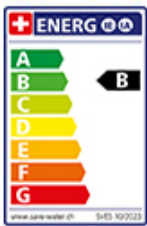

Suter Devo

[> Web link](#)

Serie
Suter Devo
Version
Top Lever

Model
Pull-out spray
Surface
Chrome

Article no.
40.001.648.00

Price CHF
455.- excl. VAT

Product description

Label Swiss Energy

Pivoting Range
110°

Flow Rate
8.80 (l / min (3bar))

Water jet
Normal and spray jet

Laminar flow
Yes

Type of spout
Spout with nylon hose

Water connection
Flexible connecting hose

Extra
Ceramic cartridge

Compatible Articles