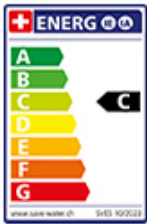

Suter Devo

[> Web link](#)

Serie
Suter Devo
Version
Top Lever

Model
Swivel spout
Surface
Chrome

Article no.
40.001.650.00

Price CHF
302.- excl. VAT

Product description

Label Swiss Energy

Pivoting Range
360°

Flow Rate
12.00 (l / min (3bar))

Water jet
Normal jet

Water connection
Flexible connecting hose

Extra
Ceramic cartridge

Compatible Articles

[> Weblink](#)
40.001.314.00 / CHF
155.-
Dispenser Nano