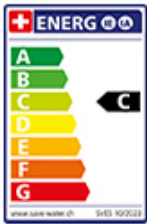

Suter Eco Plus

[> Web link](#)

Serie
Suter Eco Plus
Version
Top Lever

Model
Swivel spout
Surface
Chrome

Article no.
40.001.535.00

Price CHF
302.- excl. VAT

Product description

Label Swiss Energy

Pivoting Range
360°

Flow Rate
12.00 (l / min (3bar))

Water jet
Normal jet

Water connection
Flexible connecting hose

Extra
Ceramic cartridge

Compatible Articles

[> Weblink](#)
40.001.314.00 / CHF
155.-
Dispenser Nano