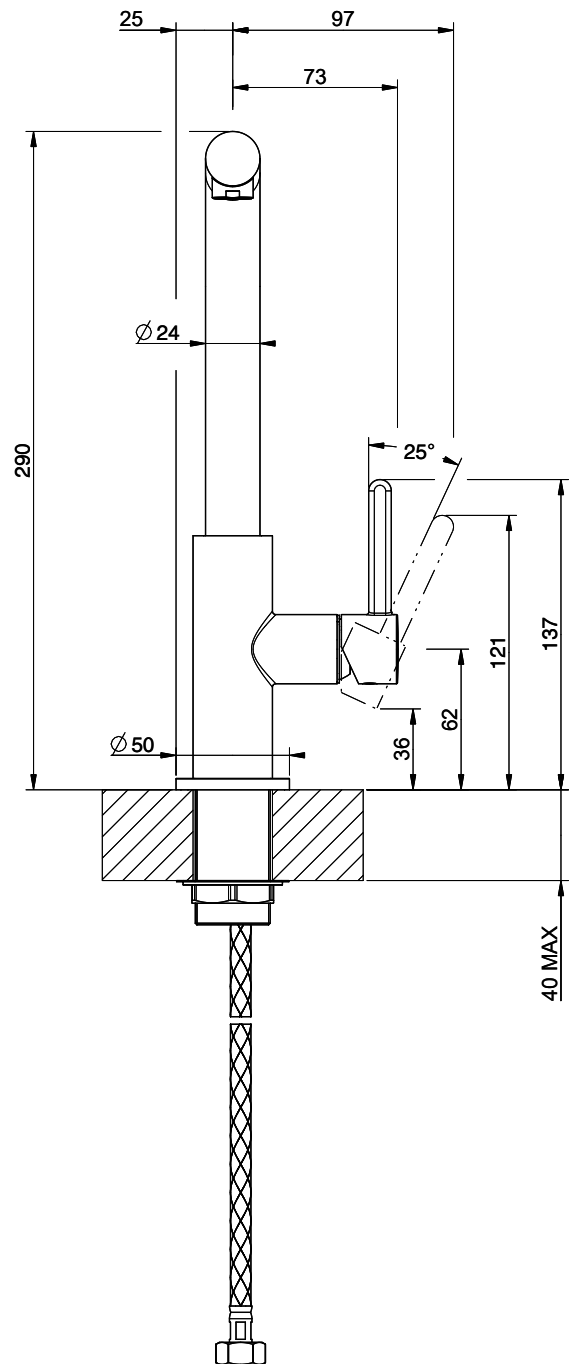

Suter Evio

[> Web link](#)

Serie
Suter Evio
Version
Side Lever L

Model
Swivel spout
Surface
Chrome

Article no.
40.002.707.00

Price CHF
351.- excl. VAT

Product description

Label Swiss Energy

Pivoting Range
360°

Flow Rate
10.00 (l / min (3bar))

Water connection
Flexible connecting hose

Extra
Ceramic cartridge

GESSI

HELIUM 50405

MISCELATORE LAVELLO MONOCOMANDO DA PIANO

Formato **A4**