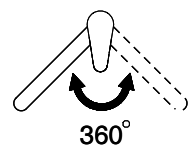

Pivoting Range
360°

Flow Rate
10.00 (l / min (3bar))

Water connection
Flexible connecting hose

Extra
Ceramic cartridge

GESSI

HELIUM 50405

MISCELATORE LAVELLO MONOCOMANDO DA PIANO

Formato **A4**