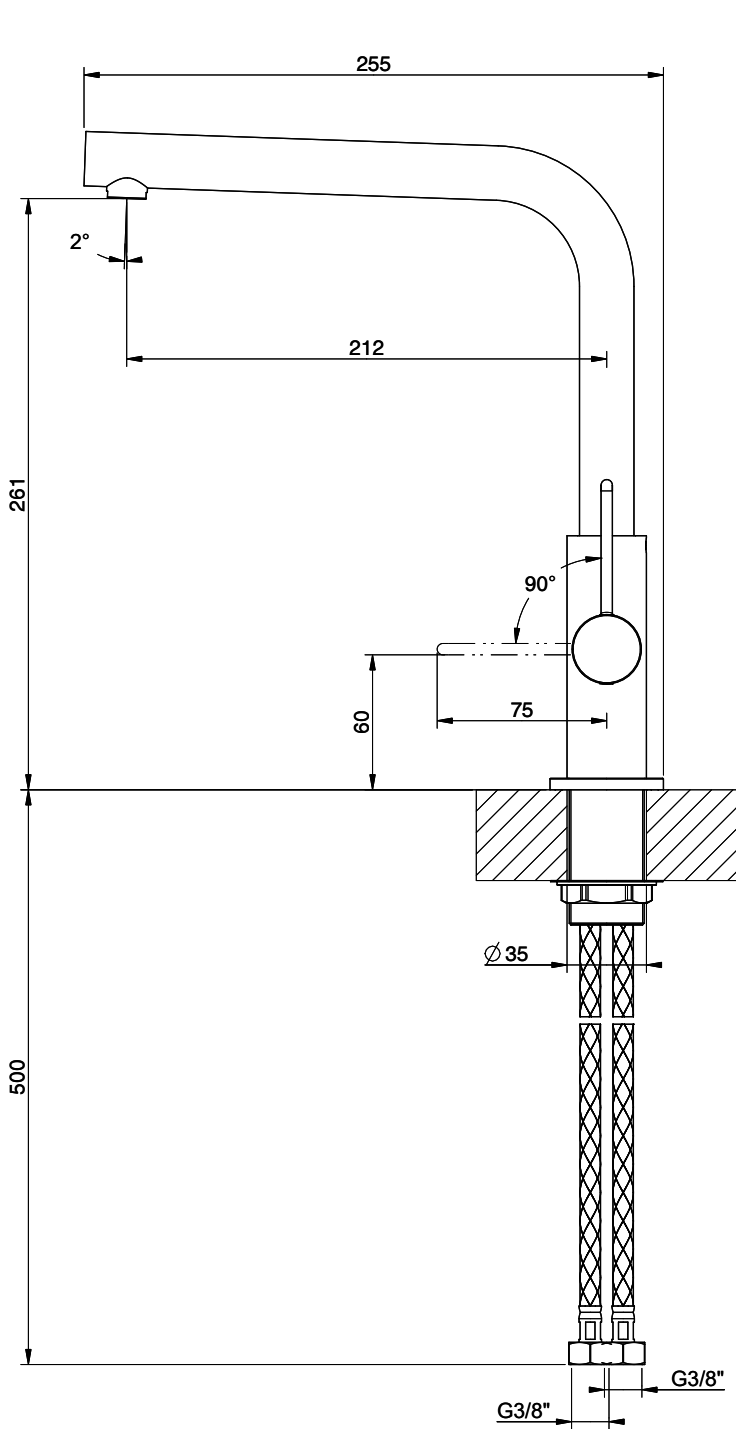

Suter Evio

[> Web link](#)

Serie
Suter Evio
Version
Side Lever L

Model
Swivel spout
Surface
Chrome

Article no.
40.002.707.00

Price CHF
351.- excl. VAT

Product description

Label Swiss Energy

Pivoting Range
360°

Flow Rate
10.00 (l / min (3bar))

Water connection
Flexible connecting hose

Extra
Ceramic cartridge

GESSI

HELIUM 50405

MISCELATORE LAVELLO MONOCOMANDO DA PIANO

Formato **A4**