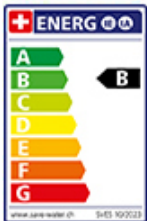

## Label Swiss Energy

**Pivoting Range**  
360°

**Flow Rate**  
10.00 (l / min (3bar))

**Water connection**  
Flexible connecting hose

**Extra**  
Ceramic cartridge

**GESSI**

**HELIUM 50405**

MISCELATORE LAVELLO MONOCOMANDO DA PIANO