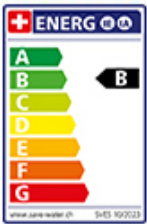

Product description

Label Swiss Energy

Pivoting Range
360°

Flow Rate
10.00 (l / min (3bar))

Water connection
Flexible connecting hose

Extra
Ceramic cartridge