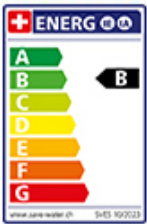

## Label Swiss Energy

**Pivoting Range**  
360°

**Flow Rate**  
10.00 (l / min (3bar))

**Water connection**  
Flexible connecting hose

**Extra**  
Ceramic cartridge

**GESSI**

**HELIUM 50405**

MISCELATORE LAVELLO MONOCOMANDO DA PIANO