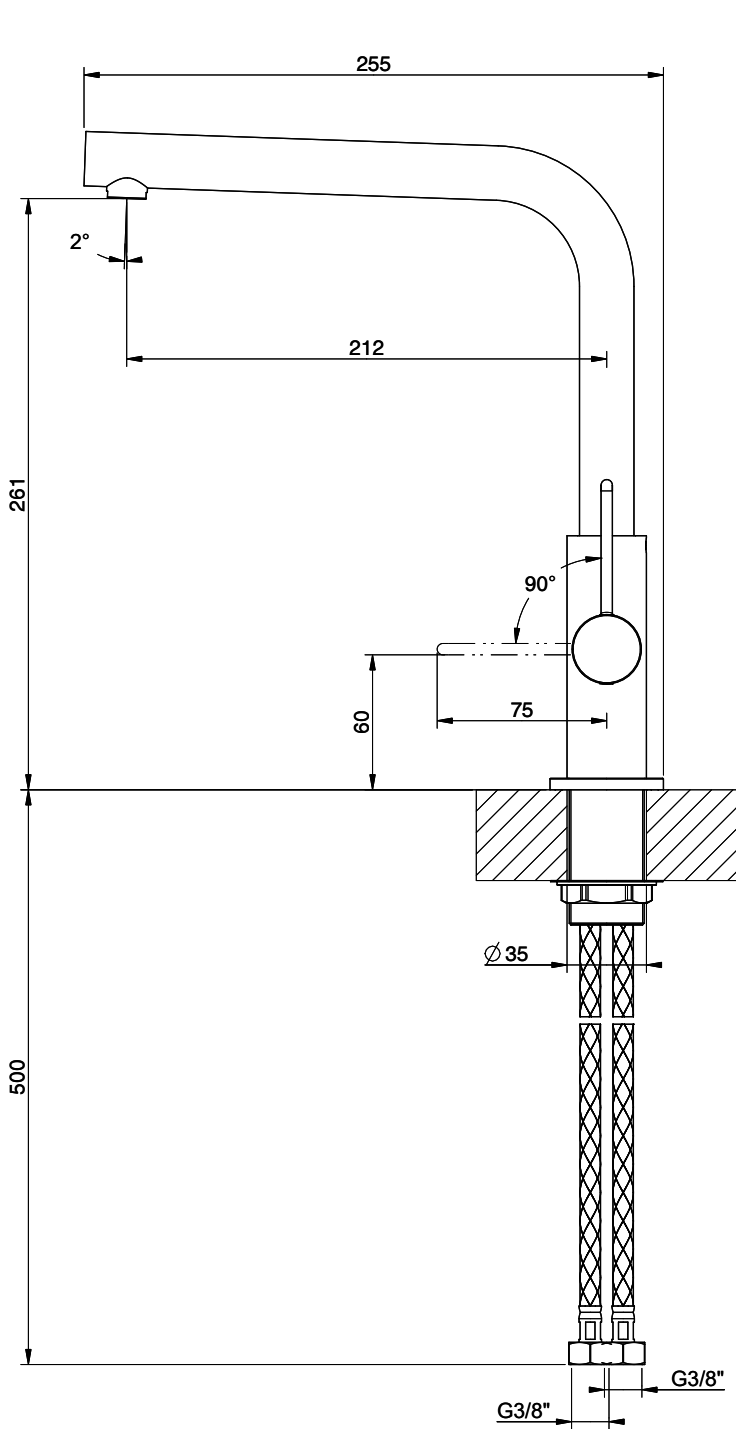

Suter Evio

[> Web link](#)

Serie
Suter Evio
Version
Side Lever L

Article no.
40.002.709.00

Model
Swivel spout
Surface
Powder coating black matt

Price CHF
403.- excl. VAT

Product description

Label Swiss Energy

Pivoting Range
360°

Flow Rate
10.00 (l / min (3bar))

Water connection
Flexible connecting hose

Extra
Ceramic cartridge

GESSI

HELIUM 50405

MISCELATORE LAVELLO MONOCOMANDO DA PIANO

Formato **A4**