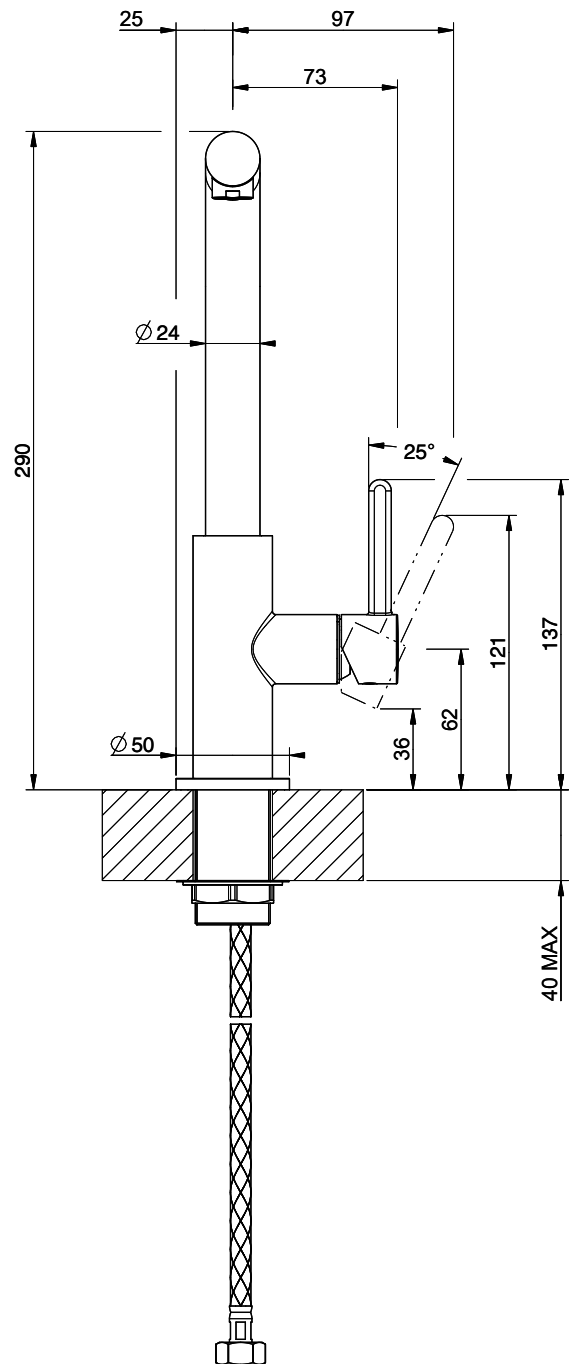

Suter Evio

[> Web link](#)

Serie
Suter Evio
Version
Side Lever L

Article no.
40.002.709.00

Model
Swivel spout
Surface
Powder coating black matt

Price CHF
403.- excl. VAT

Product description

Label Swiss Energy

Pivoting Range
360°

Flow Rate
10.00 (l / min (3bar))

Water connection
Flexible connecting hose

Extra
Ceramic cartridge

GESSI

HELIUM 50405

MISCELATORE LAVELLO MONOCOMANDO DA PIANO

Formato **A4**