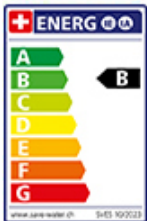

Suter Evio

[> Web link](#)

Serie
Suter Evio
Version
Side Lever L

Article no.
40.002.709.00

Model
Swivel spout
Surface
Powder coating black matt

Price CHF
403.- excl. VAT

Product description

Label Swiss Energy

Pivoting Range
360°

Flow Rate
10.00 (l / min (3bar))

Water connection
Flexible connecting hose

Extra
Ceramic cartridge

GESSI

HELIUM 50405

MISCELATORE LAVELLO MONOCOMANDO DA PIANO

Formato **A4**