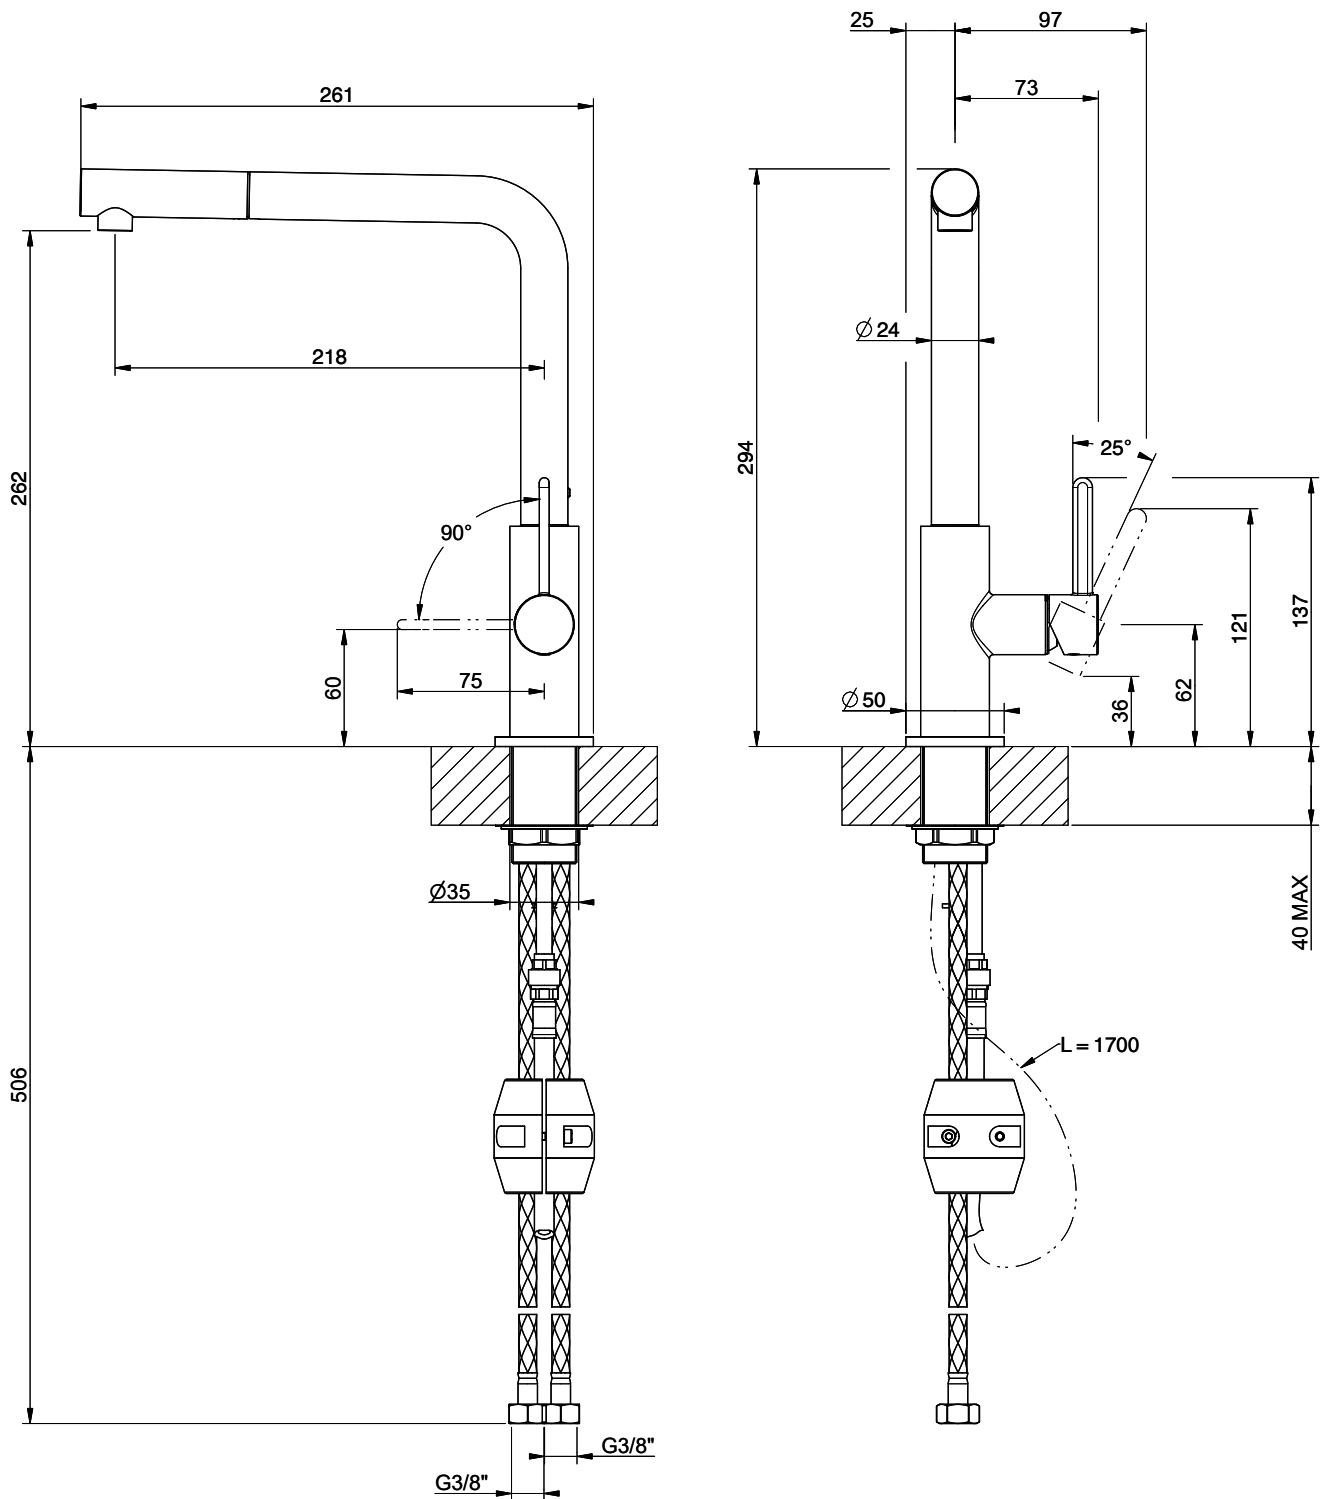

## Suter Evio

[> Web link](#)

**Serie**  
Suter Evio  
**Version**  
Side Lever L

**Article no.**  
40.002.710.00

**Model**  
Pull out spout  
**Surface**  
Chrome

**Price CHF**  
404.- excl. VAT

## Label Swiss Energy

**Pivoting Range**  
360°

**Flow Rate**  
7.00 (l / min (3bar))

**Type of spout**  
Spout with nylon hose

**Water connection**  
Flexible connecting hose

**Extra**  
Ceramic cartridge