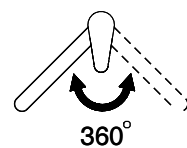

## Label Swiss Energy

**Pivoting Range**  
360°

**Flow Rate**  
7.00 (l / min (3bar))

**Type of spout**  
Spout with nylon hose

**Water connection**  
Flexible connecting hose

**Extra**  
Ceramic cartridge