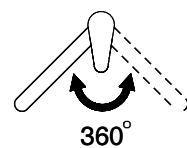

Pivoting Range
360°

Flow Rate
7.00 (l / min (3bar))

Type of spout
Spout with nylon hose

Water connection
Flexible connecting hose

Extra
Ceramic cartridge

GESSI

HELIUM 50406

MISCELATORE LAVELLO MONOCOMANDO CON DOCCETTA ESTRAIBILE DA PIANO