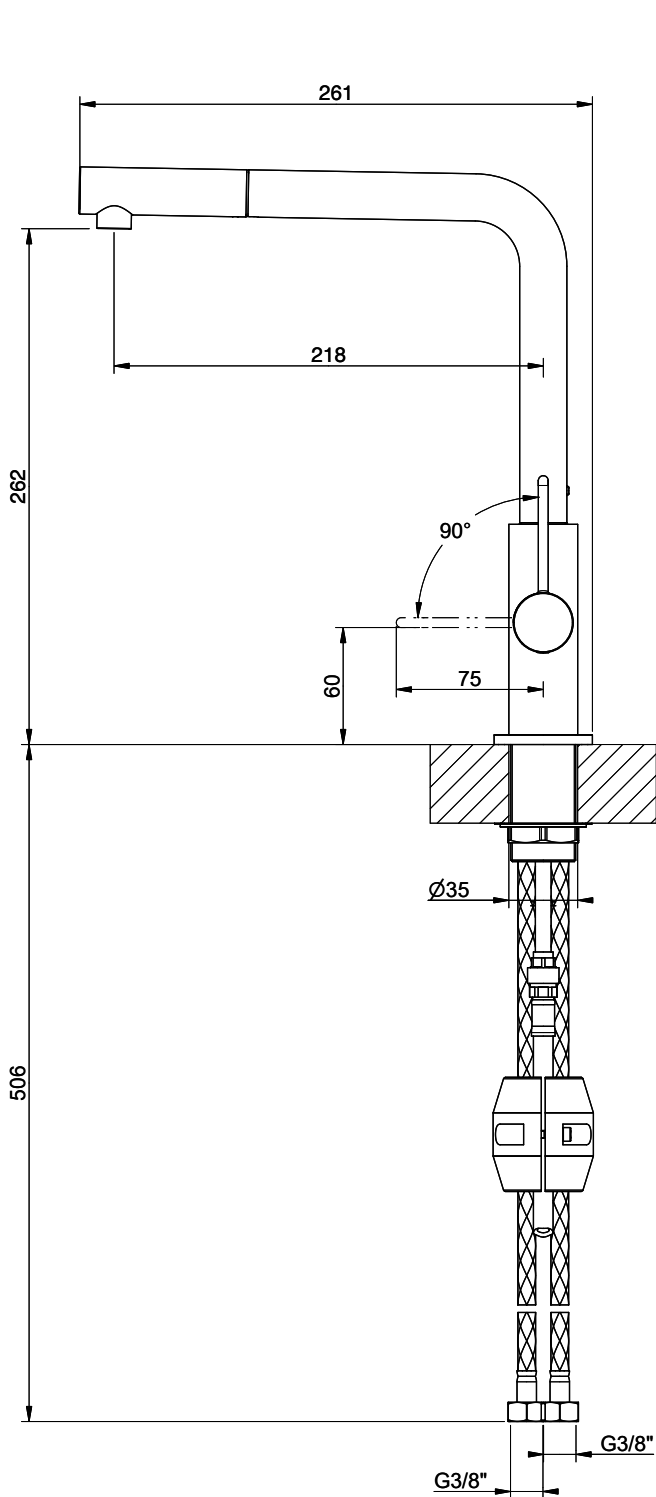

GESSI

HELIUM 50406

MISCELATORE LAVELLO MONOCOMANDO CON DOCCETTA ESTRAIBILE DA PIANO

Formato **A4**

Dis.: GPF504060000A442

Gessi S.p.A. Parco Gessi, 13037 Serravalle Sesia (Vercelli) Italy Tel. 0039 0163 454111 Fax. 0039 0163 453150 www.gessi.com e-mail: gessi@gessi.it

This drawing by its legislation cannot be disclosed or reproduced without a written authorization released by GESSI S.p.A. - 2023 Copyright® GESSI S.p.A.