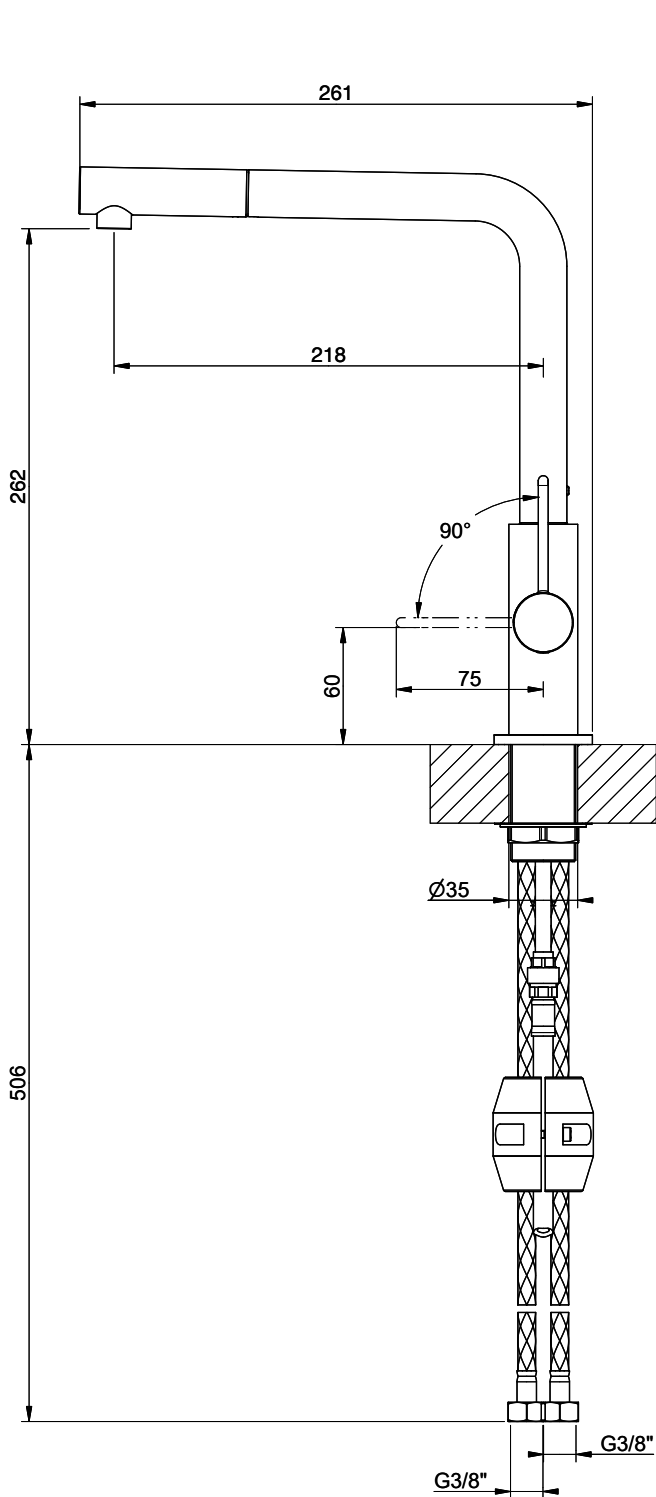

Suter Evio

[> Web link](#)

Serie
Suter Evio
Version
Side Lever L

Article no.
40.002.711.00

Model
Pull out spout
Surface
stainless steel finish

Price CHF
476.- excl. VAT

Product description

Label Swiss Energy

Pivoting Range
360°

Flow Rate
7.00 (l / min (3bar))

Type of spout
Spout with nylon hose

Water connection
Flexible connecting hose

Extra
Ceramic cartridge

GESSI

HELIUM 50406

MISCELATORE LAVELLO MONOCOMANDO CON DOCCETTA ESTRAIBILE DA PIANO