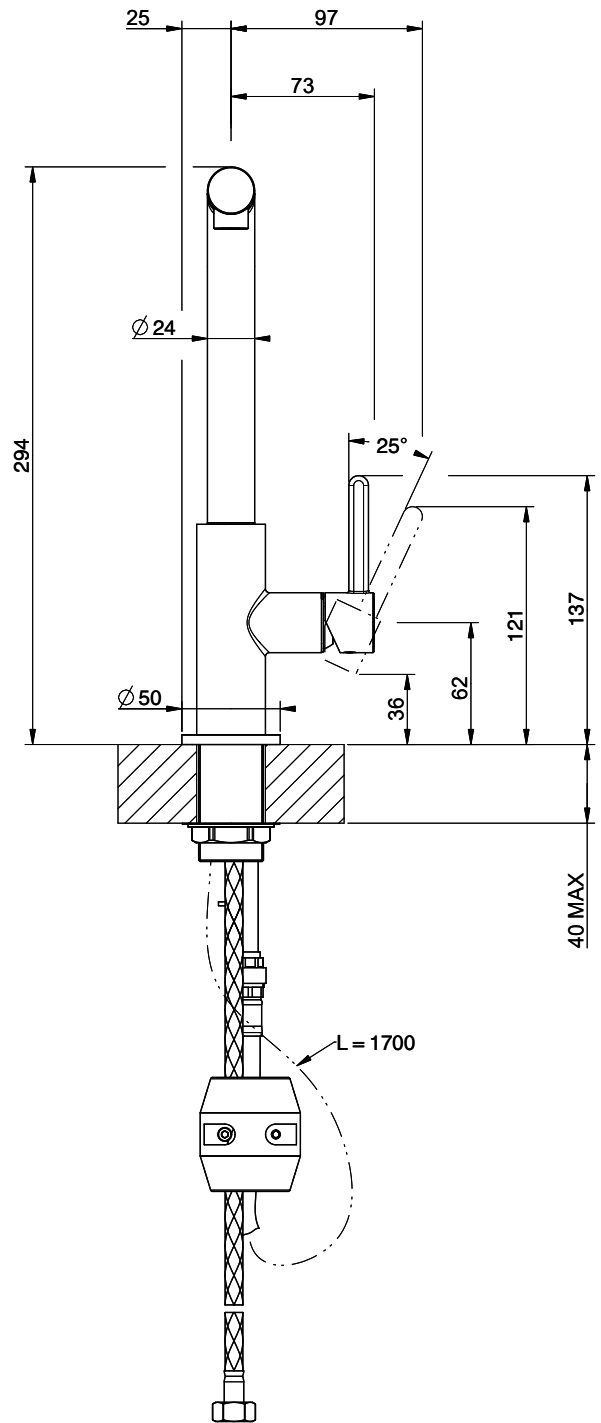

GESSI

HELIUM 50406

MISCELATORE LAVELLO MONOCOMANDO CON DOCCETTA ESTRAIBILE DA PIANO

Formato **A4**

Dis.: GPF504060000A442

Gessi S.p.A. Parco Gessi, 13037 Serravalle Sesia (Vercelli) Italy Tel. 0039 0163 454111 Fax. 0039 0163 453150 www.gessi.com e-mail: gessi@gessi.it

This drawing by its legislation cannot be disclosed or reproduced without a written authorization released by GESSI S.p.A. - 2023 Copyright® GESSI S.p.A.