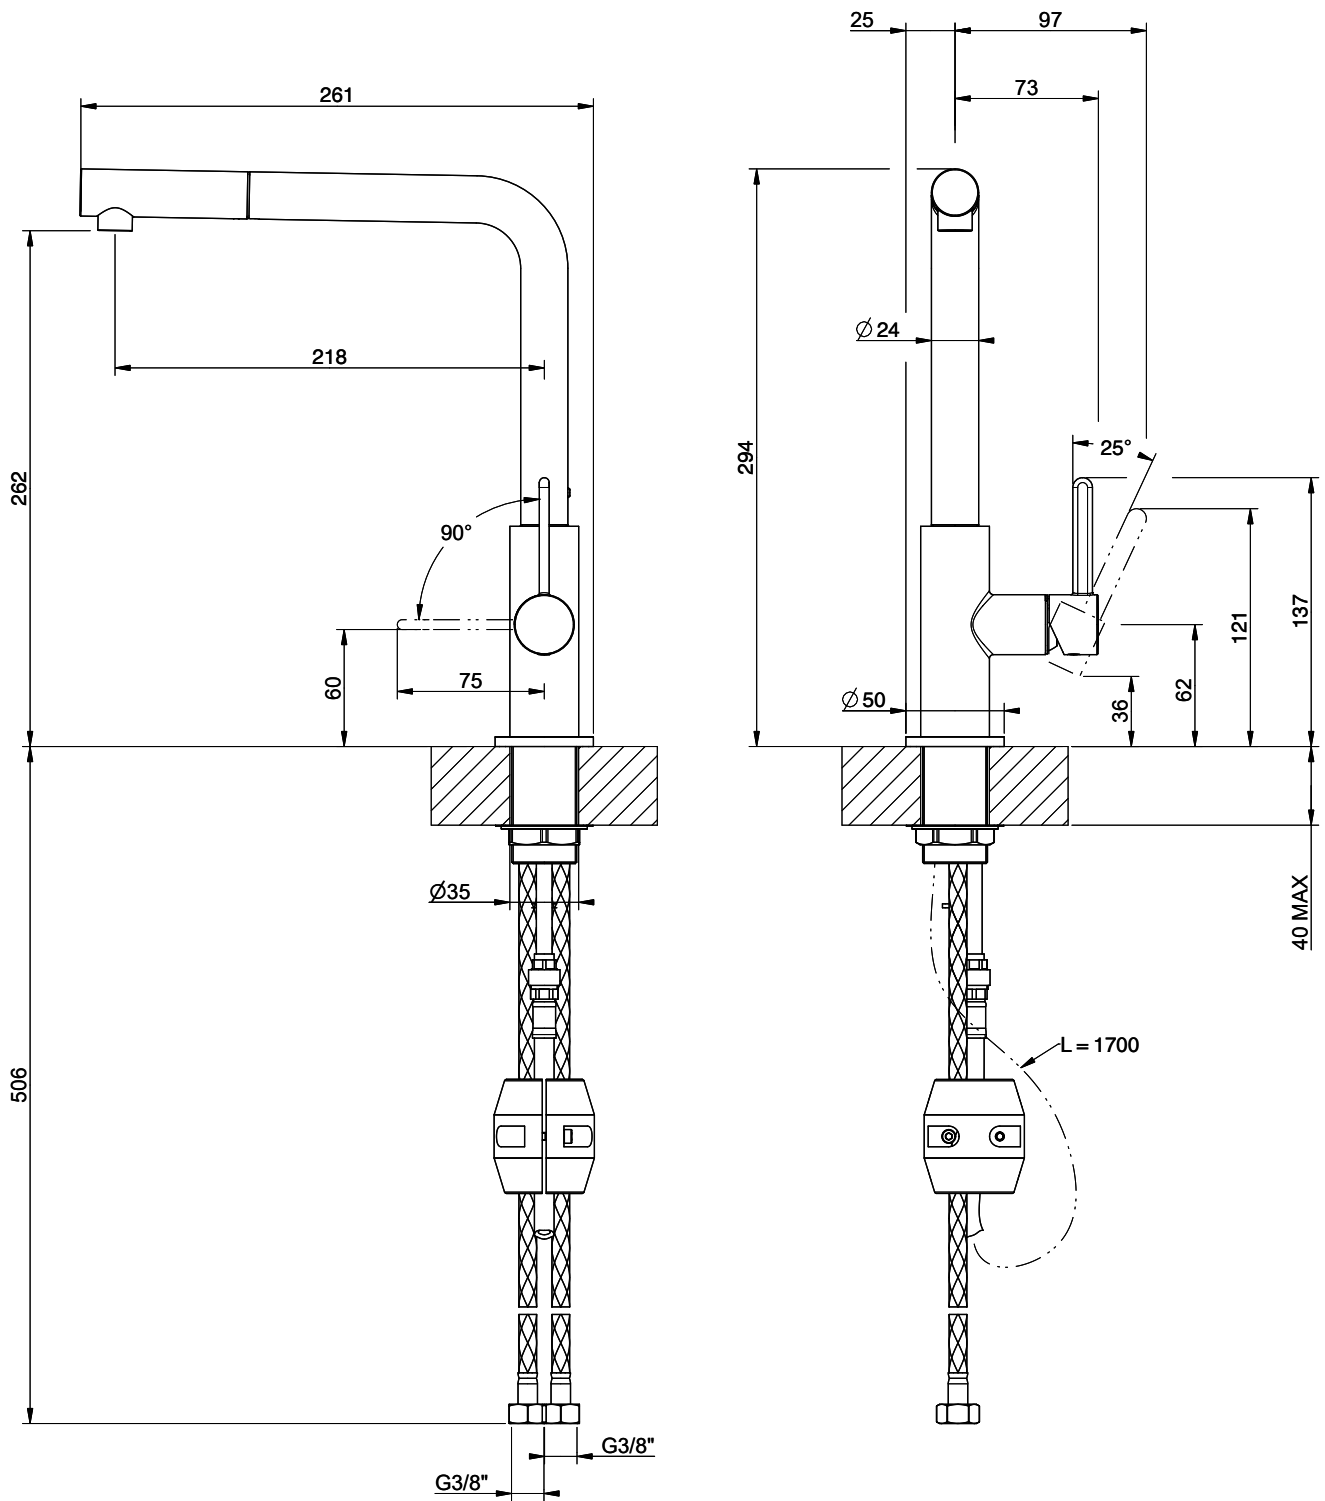

Suter Evio

[> Web link](#)

Serie
Suter Evio
Version
Side Lever L

Article no.
40.002.711.00

Model
Pull out spout
Surface
stainless steel finish

Price CHF
476.- excl. VAT

Product description

Label Swiss Energy

Pivoting Range
360°

Flow Rate
7.00 (l / min (3bar))

Type of spout
Spout with nylon hose

Water connection
Flexible connecting hose

Extra
Ceramic cartridge

GESSI

HELIUM 50406

MISCELATORE LAVELLO MONOCOMANDO CON DOCCETTA ESTRAIBILE DA PIANO