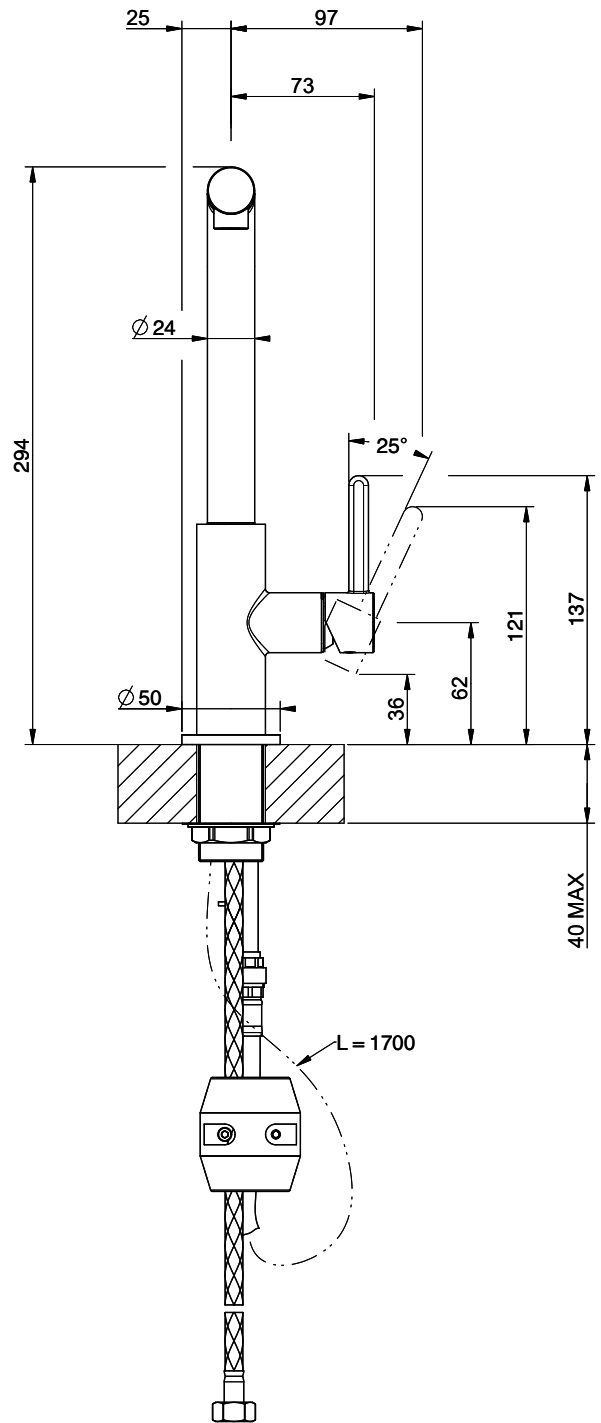

Suter Evio

[> Web link](#)

Serie
Suter Evio
Version
Side Lever L

Article no.
40.002.711.00

Model
Pull out spout
Surface
stainless steel finish

Price CHF
476.- excl. VAT

Product description

Label Swiss Energy

Pivoting Range
360°

Flow Rate
7.00 (l / min (3bar))

Type of spout
Spout with nylon hose

Water connection
Flexible connecting hose

Extra
Ceramic cartridge

GESSI

HELIUM 50406

MISCELATORE LAVELLO MONOCOMANDO CON DOCCETTA ESTRAIBILE DA PIANO