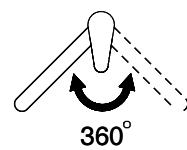

Pivoting Range
360°

Flow Rate
7.00 (l / min (3bar))

Type of spout
Spout with nylon hose

Water connection
Flexible connecting hose

Extra
Ceramic cartridge

GESSI

HELIUM 50406

MISCELATORE LAVELLO MONOCOMANDO CON DOCCETTA ESTRAIBILE DA PIANO