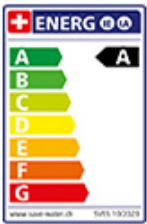

Suter Evio

[> Web link](#)

Serie
Suter Evio
Version
Side Lever L

Article no.
40.002.713.00

Model
Pull out spout
Surface
Powder coating black matt

Price CHF
476.- excl. VAT

Product description

Label Swiss Energy

Pivoting Range
360°

Flow Rate
7.00 (l / min (3bar))

Type of spout
Spout with nylon hose

Water connection
Flexible connecting hose

Extra
Ceramic cartridge