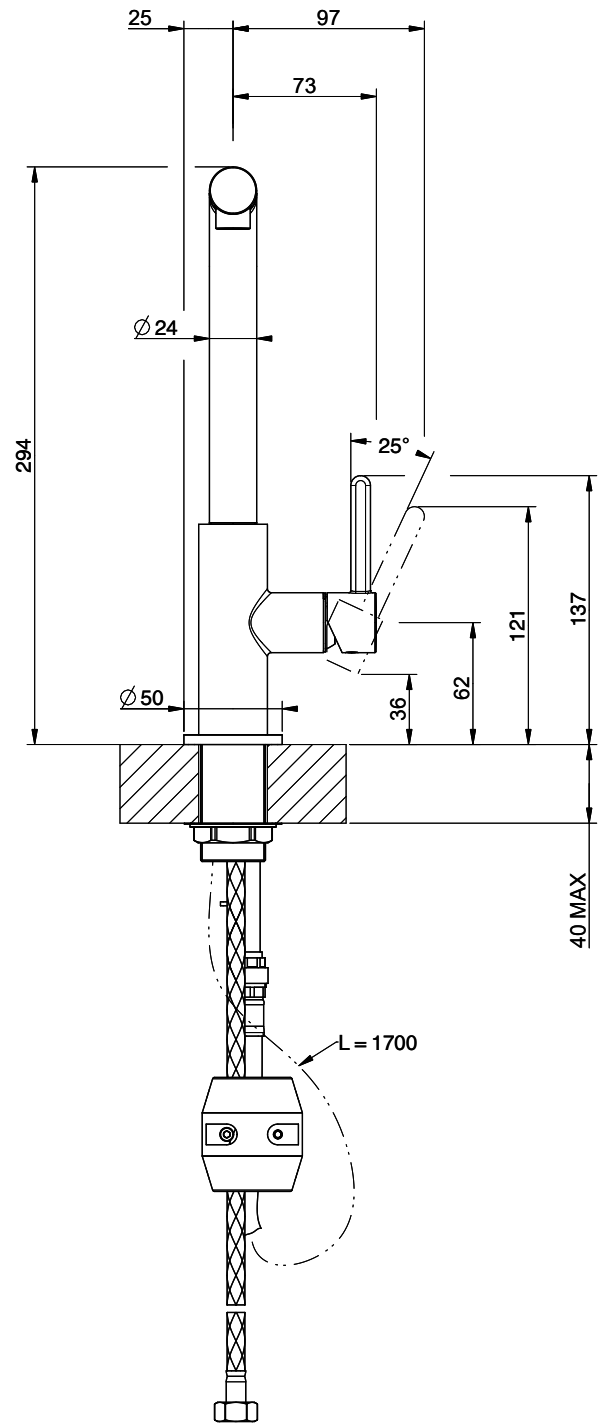

Suter Evio

[> Web link](#)

Serie
Suter Evio
Version
Side Lever L

Article no.
40.002.713.00

Model
Pull out spout
Surface
Powder coating black matt

Price CHF
476.- excl. VAT

Product description

Label Swiss Energy

Pivoting Range
360°

Flow Rate
7.00 (l / min (3bar))

Type of spout
Spout with nylon hose

Water connection
Flexible connecting hose

Extra
Ceramic cartridge

GESSI

HELIUM 50406

MISCELATORE LAVELLO MONOCOMANDO CON DOCCETTA ESTRAIBILE DA PIANO