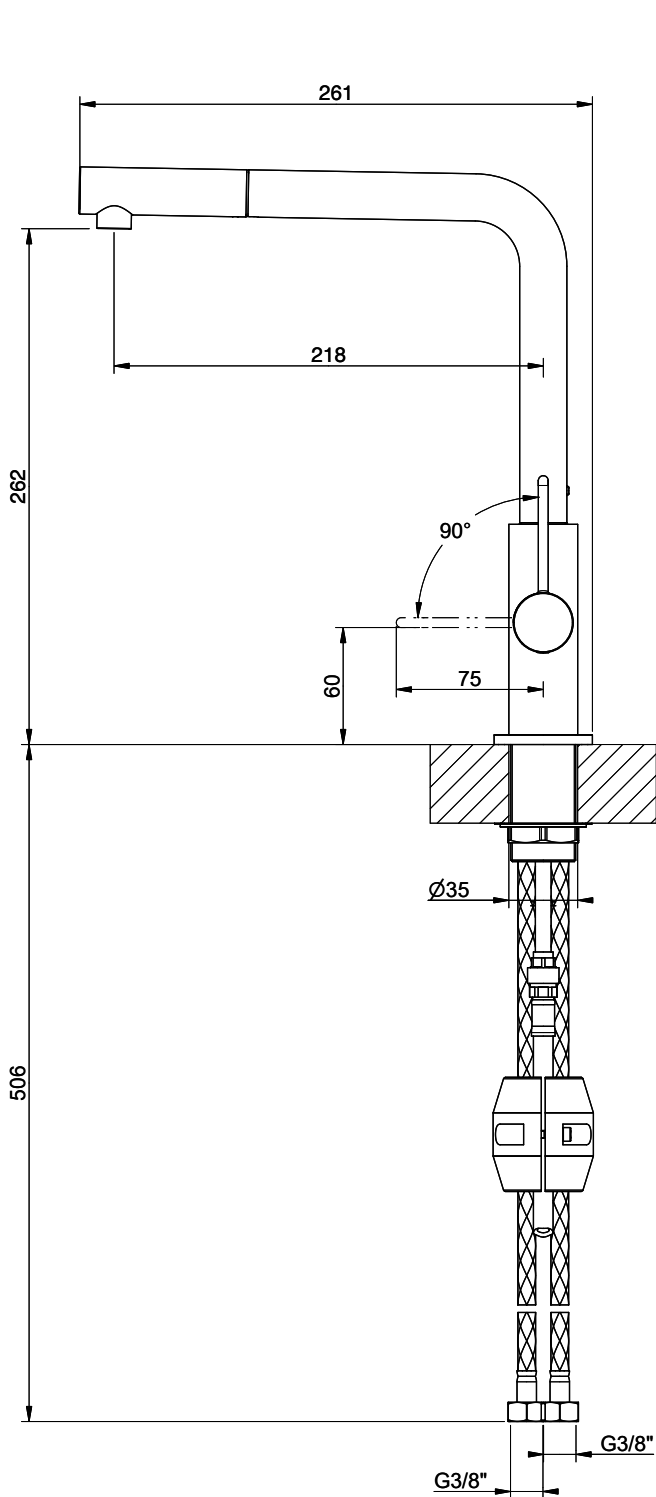

Suter Evio

[> Web link](#)

Serie
Suter Evio
Version
Side Lever L

Article no.
40.002.713.00

Model
Pull out spout
Surface
Powder coating black matt

Price CHF
476.- excl. VAT

Product description

Label Swiss Energy

Pivoting Range
360°

Flow Rate
7.00 (l / min (3bar))

Type of spout
Spout with nylon hose

Water connection
Flexible connecting hose

Extra
Ceramic cartridge

GESSI

HELIUM 50406

MISCELATORE LAVELLO MONOCOMANDO CON DOCCETTA ESTRAIBILE DA PIANO