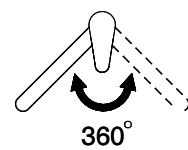

Pivoting Range
360°

Flow Rate
7.00 (l / min (3bar))

Type of spout
Spout with nylon hose

Water connection
Flexible connecting hose

Extra
Ceramic cartridge

GESSI

HELIUM 50406

MISCELATORE LAVELLO MONOCOMANDO CON DOCCETTA ESTRAIBILE DA PIANO