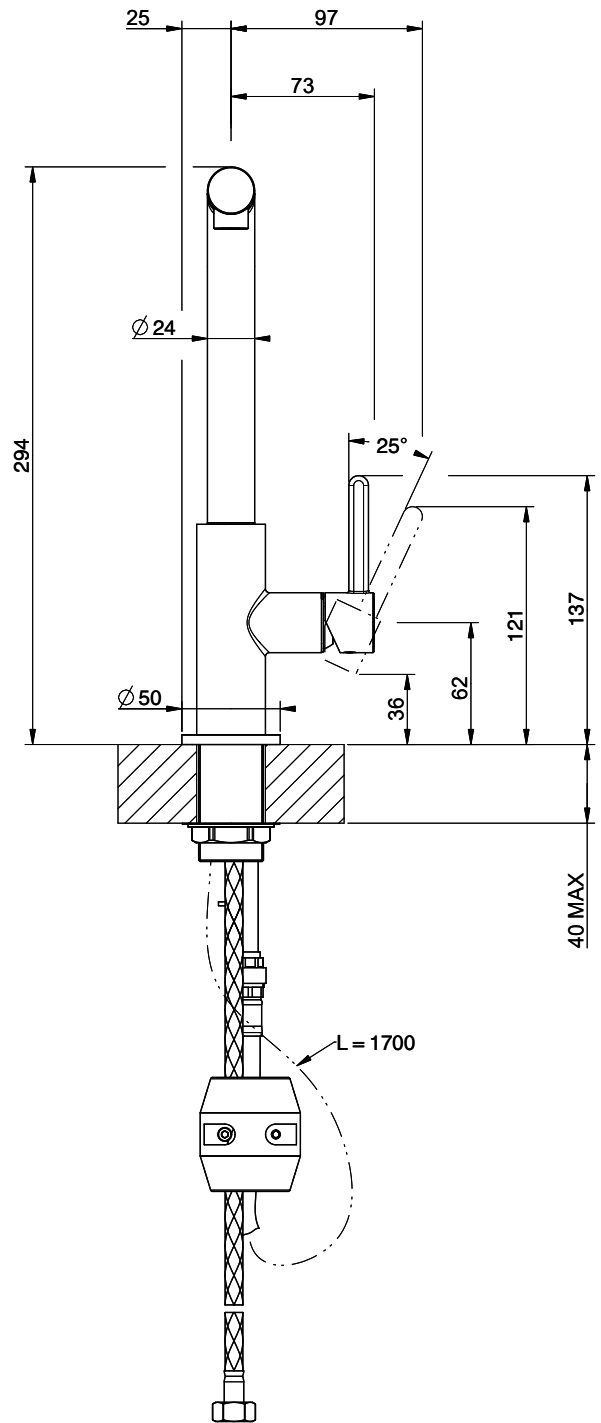

Suter Evio

[> Web link](#)

Serie
Suter Evio
Version
Side Lever L

Article no.
40.002.713.00

Model
Pull out spout
Surface
Powder coating black matt

Price CHF
476.- excl. VAT

Product description

Label Swiss Energy

Pivoting Range
360°

Flow Rate
7.00 (l / min (3bar))

Type of spout
Spout with nylon hose

Water connection
Flexible connecting hose

Extra
Ceramic cartridge

GESSI

HELIUM 50406

MISCELATORE LAVELLO MONOCOMANDO CON DOCCETTA ESTRAIBILE DA PIANO