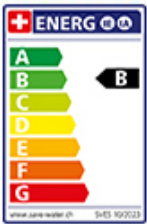

Label Swiss Energy

**Pivoting Range**  
360°

**Flow Rate**  
10.00 (l / min (3bar))

**Water connection**  
Flexible connecting hose

**Extra**  
Ceramic cartridge

**GESSI**

**HELIUM 60175**

MISCELATORE LAVELLO MONOCOMANDO DA PIANO