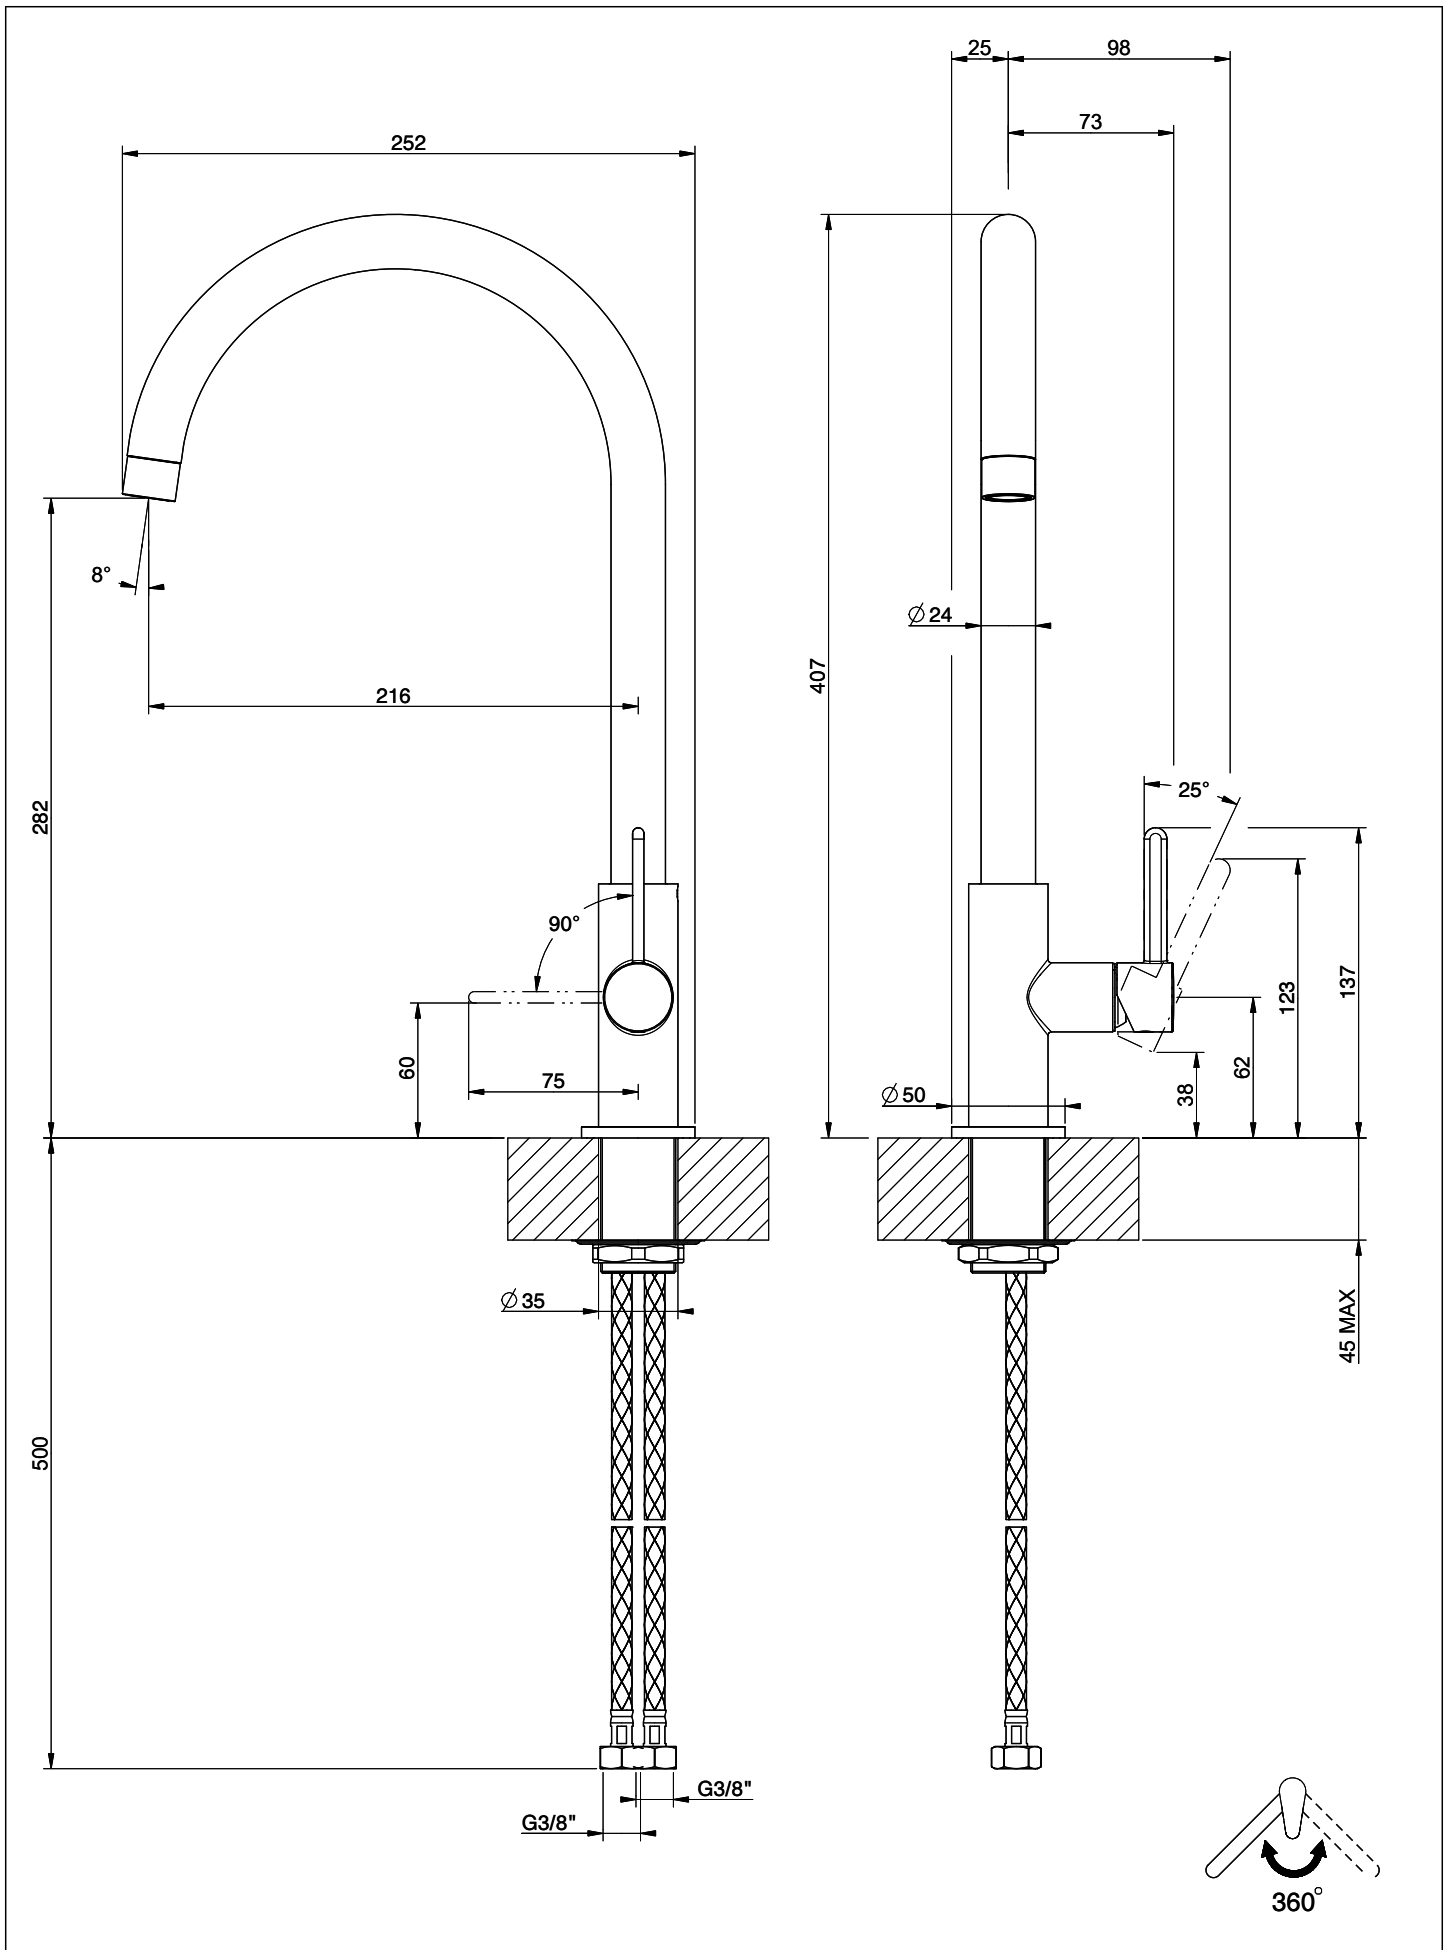

Suter Evio

[> Web link](#)

Serie
Suter Evio
Version
Side Lever C

Model
Swivel spout
Surface
Chrome

Article no.
40.002.715.00

Price CHF
351.- excl. VAT

Product description

Label Swiss Energy

Pivoting Range
360°

Flow Rate
10.00 (l / min (3bar))

Water connection
Flexible connecting hose

Extra
Ceramic cartridge

GESI

HELIUM 60175

MISCELATORE LAVELLO MONOCOMANDO DA PIANO

Formato **A4**