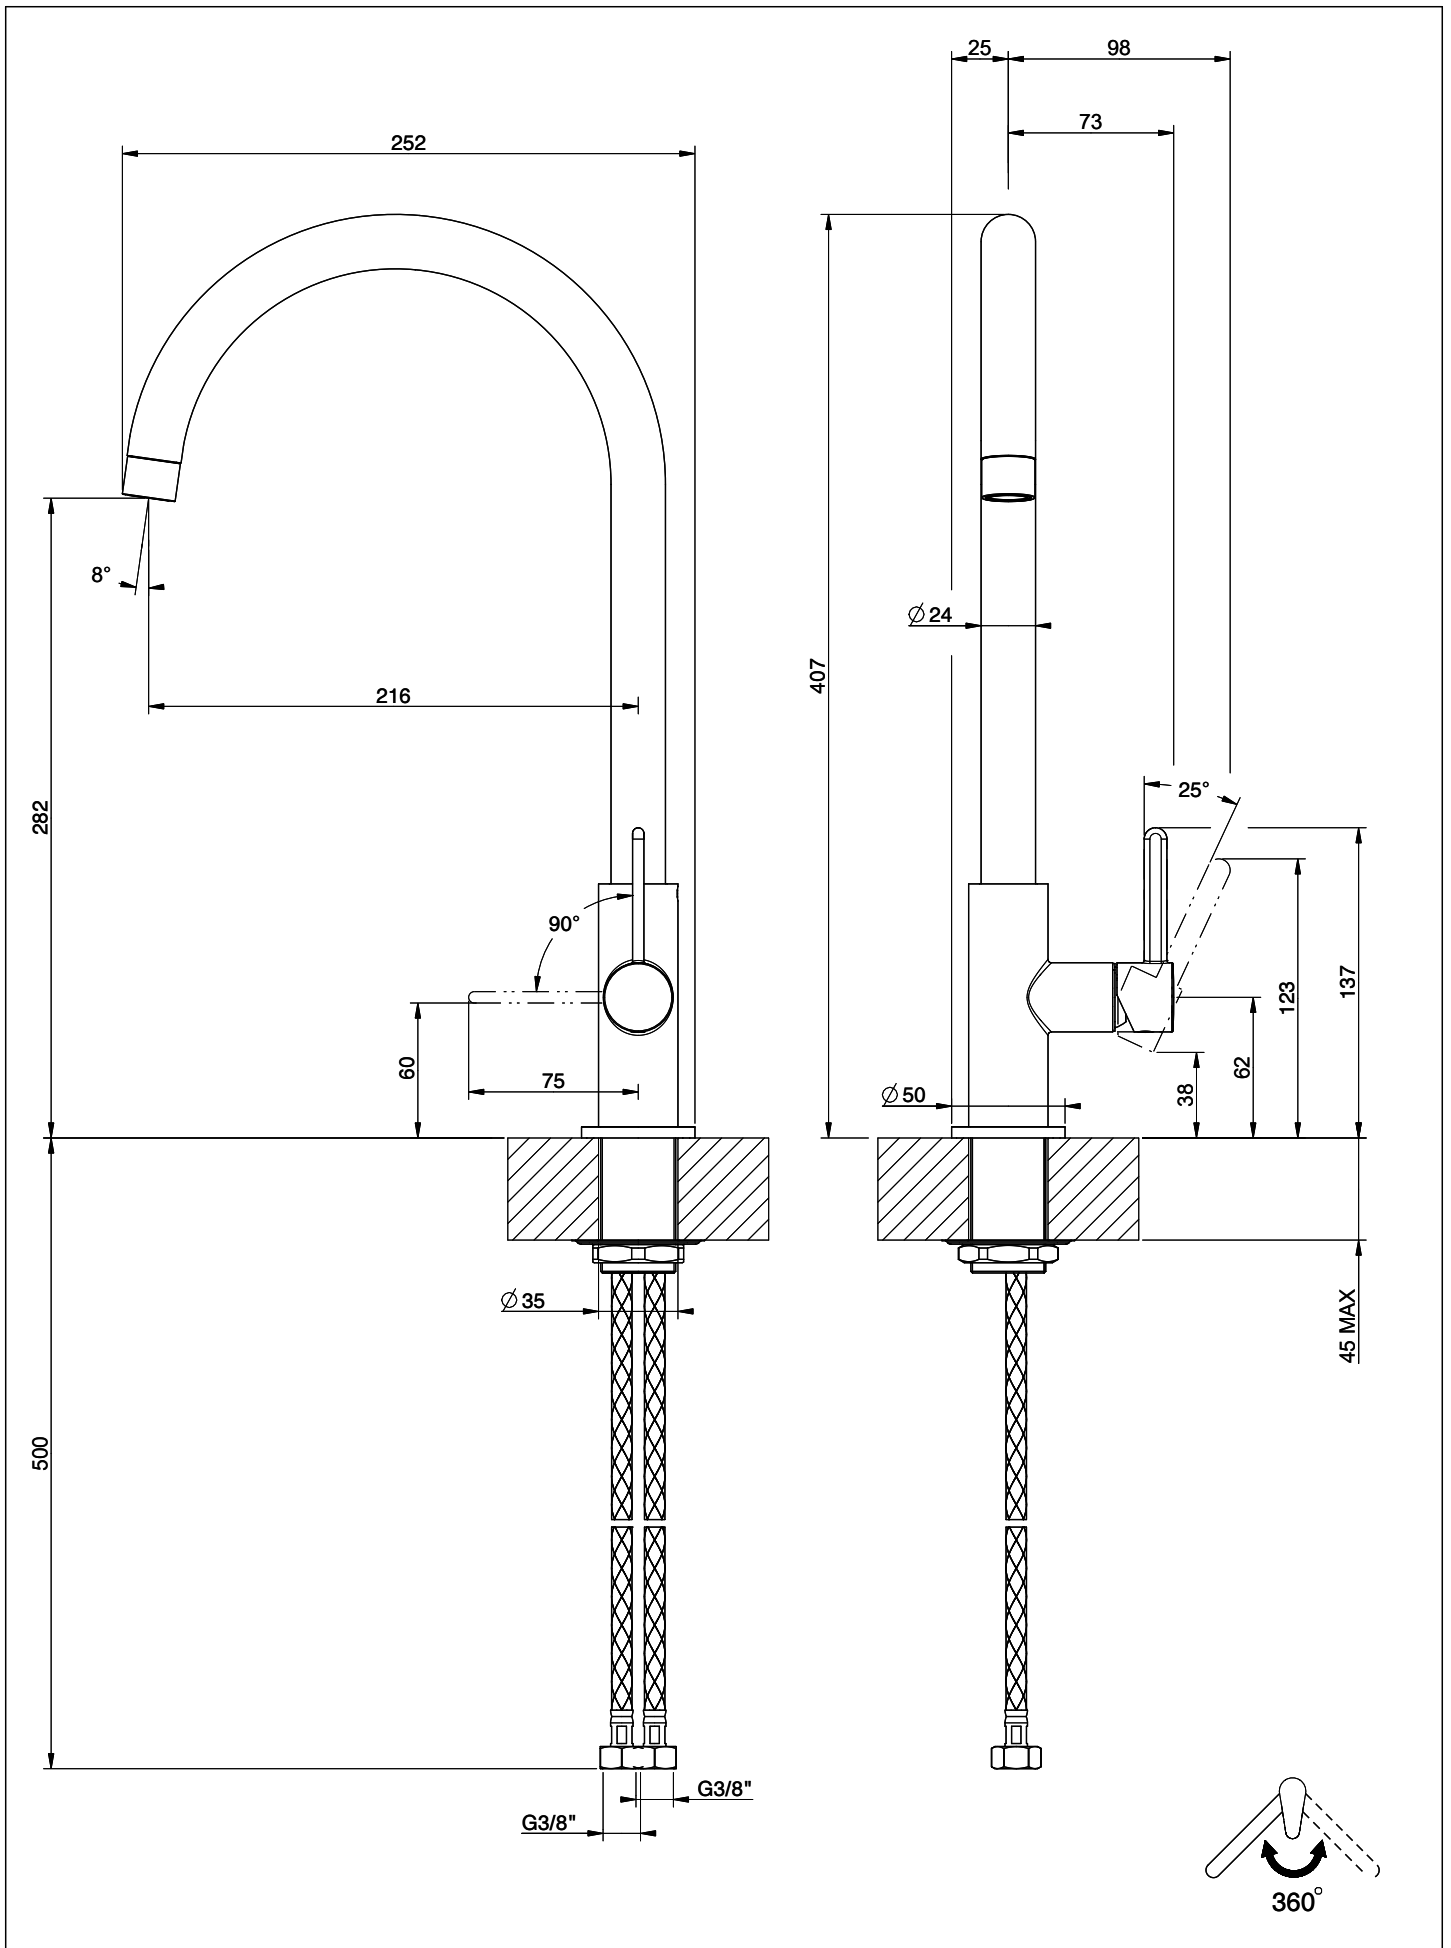

Suter Evio

[> Web link](#)

Serie
Suter Evio
Version
Side Lever C

Article no.
40.002.716.00

Model
Swivel spout
Surface
stainless steel finish

Price CHF
403.- excl. VAT

Product description

Label Swiss Energy

Pivoting Range
360°

Flow Rate
10.00 (l / min (3bar))

Water connection
Flexible connecting hose

Extra
Ceramic cartridge

GESSI

HELIUM 60175

MISCELATORE LAVELLO MONOCOMANDO DA PIANO

Formato **A4**