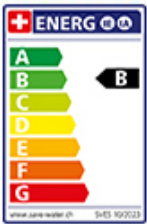

Suter Evio

[> Web link](#)

Serie
Suter Evio
Version
Side Lever C

Article no.
40.002.717.00

Model
Swivel spout
Surface
Powder coating black matt

Price CHF
403.- excl. VAT

Product description

Label Swiss Energy

Pivoting Range
360°

Flow Rate
10.00 (l / min (3bar))

Water connection
Flexible connecting hose

Extra
Ceramic cartridge

GESI

HELIUM 60175

MISCELATORE LAVELLO MONOCOMANDO DA PIANO

Formato **A4**