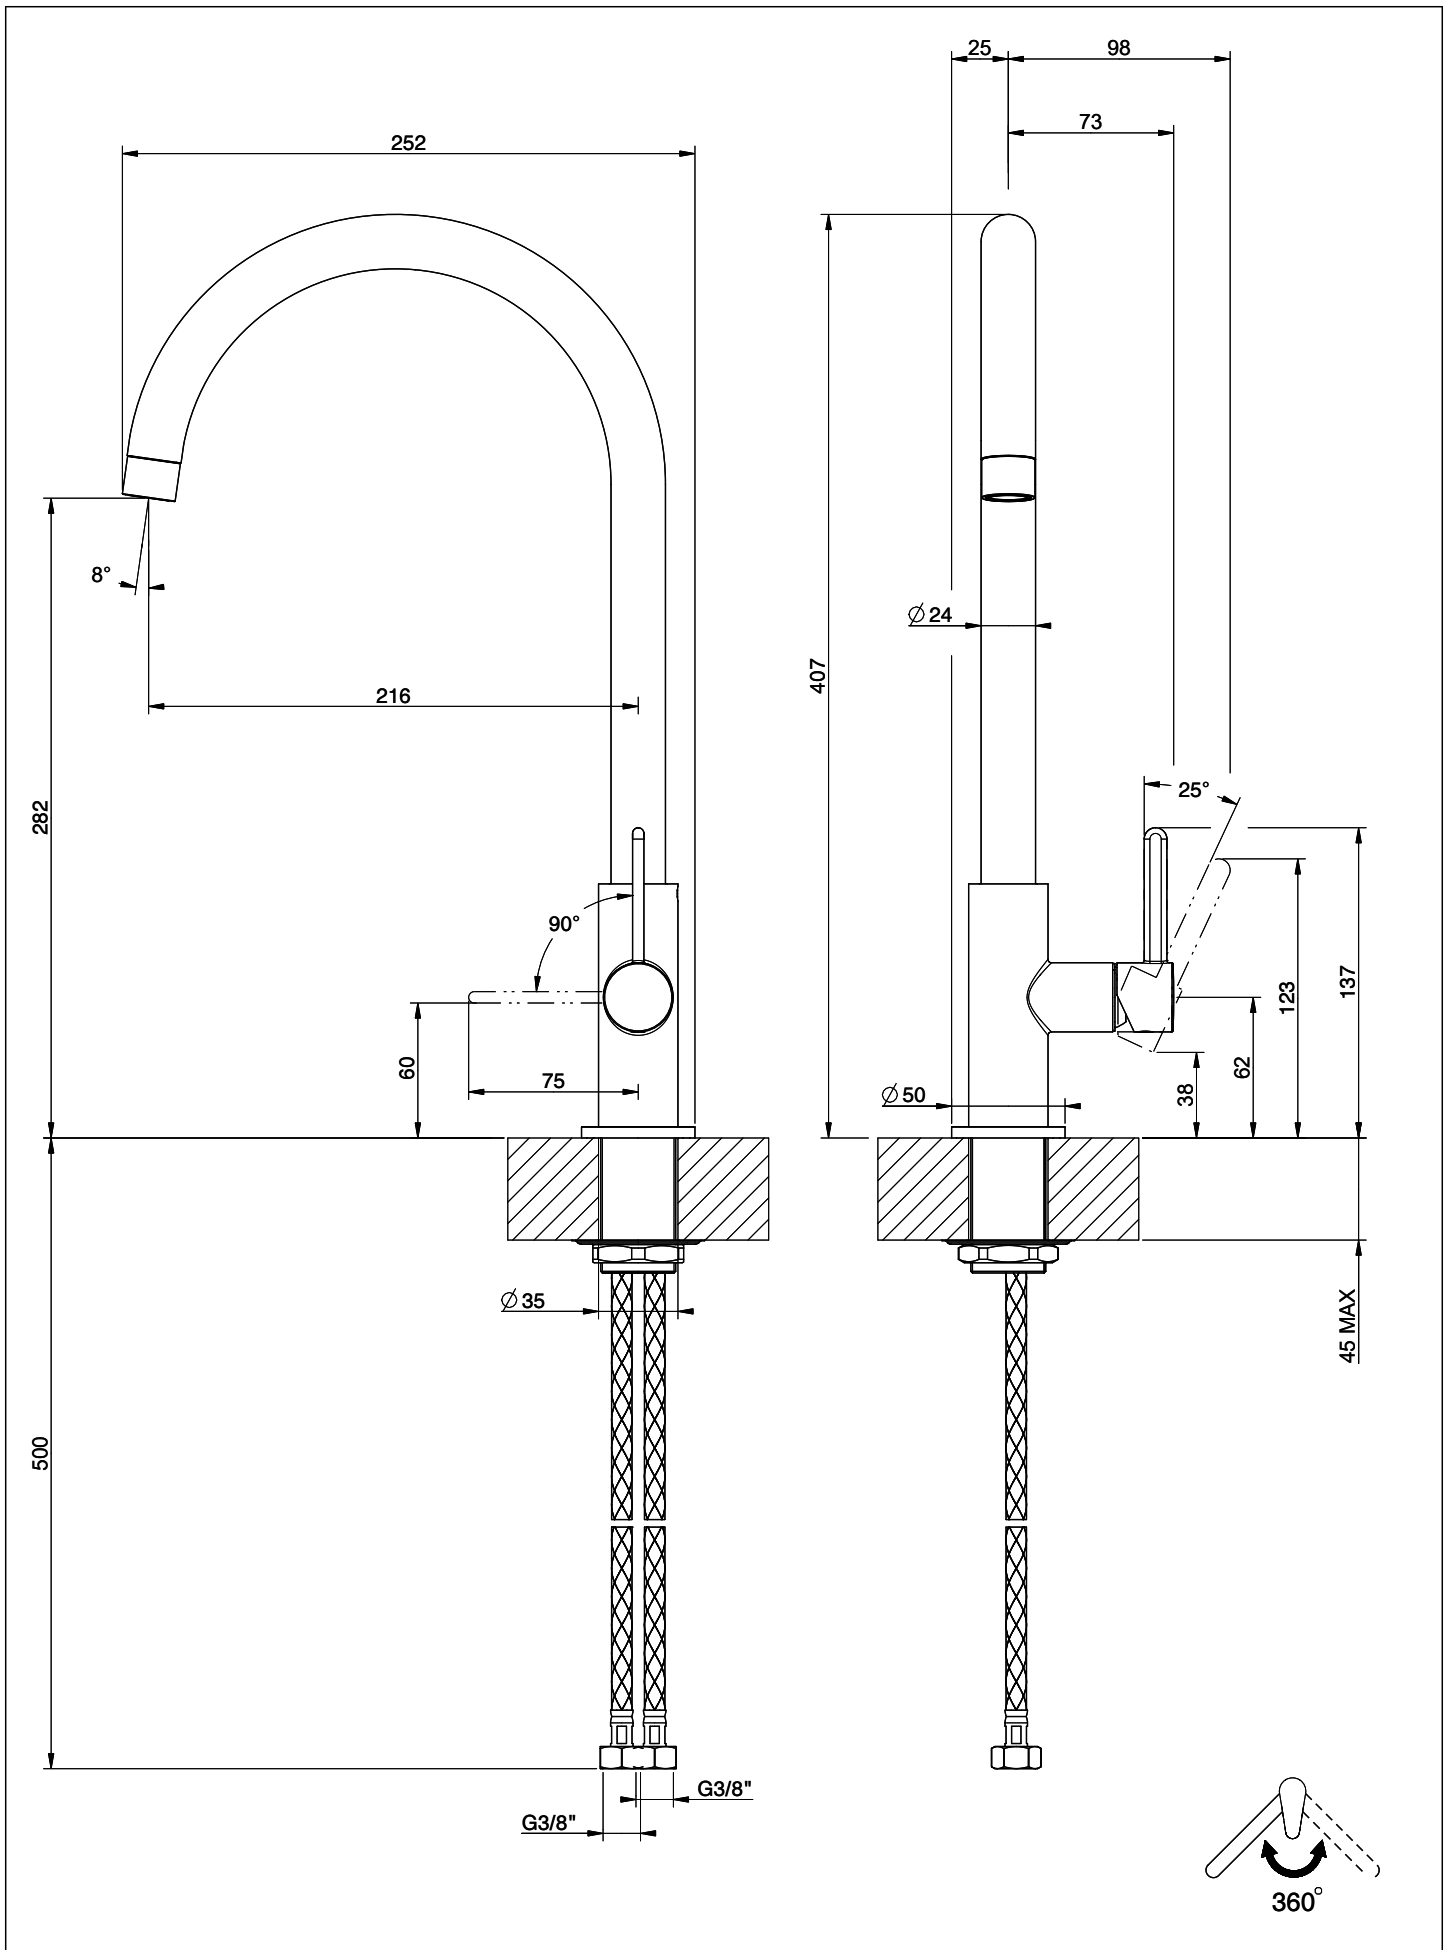

Suter Evio

[> Web link](#)

Serie
Suter Evio
Version
Side Lever C

Article no.
40.002.717.00

Model
Swivel spout
Surface
Powder coating black matt

Price CHF
403.- excl. VAT

Product description

Label Swiss Energy

Pivoting Range
360°

Flow Rate
10.00 (l / min (3bar))

Water connection
Flexible connecting hose

Extra
Ceramic cartridge

GESI

HELIUM 60175

MISCELATORE LAVELLO MONOCOMANDO DA PIANO

Formato **A4**