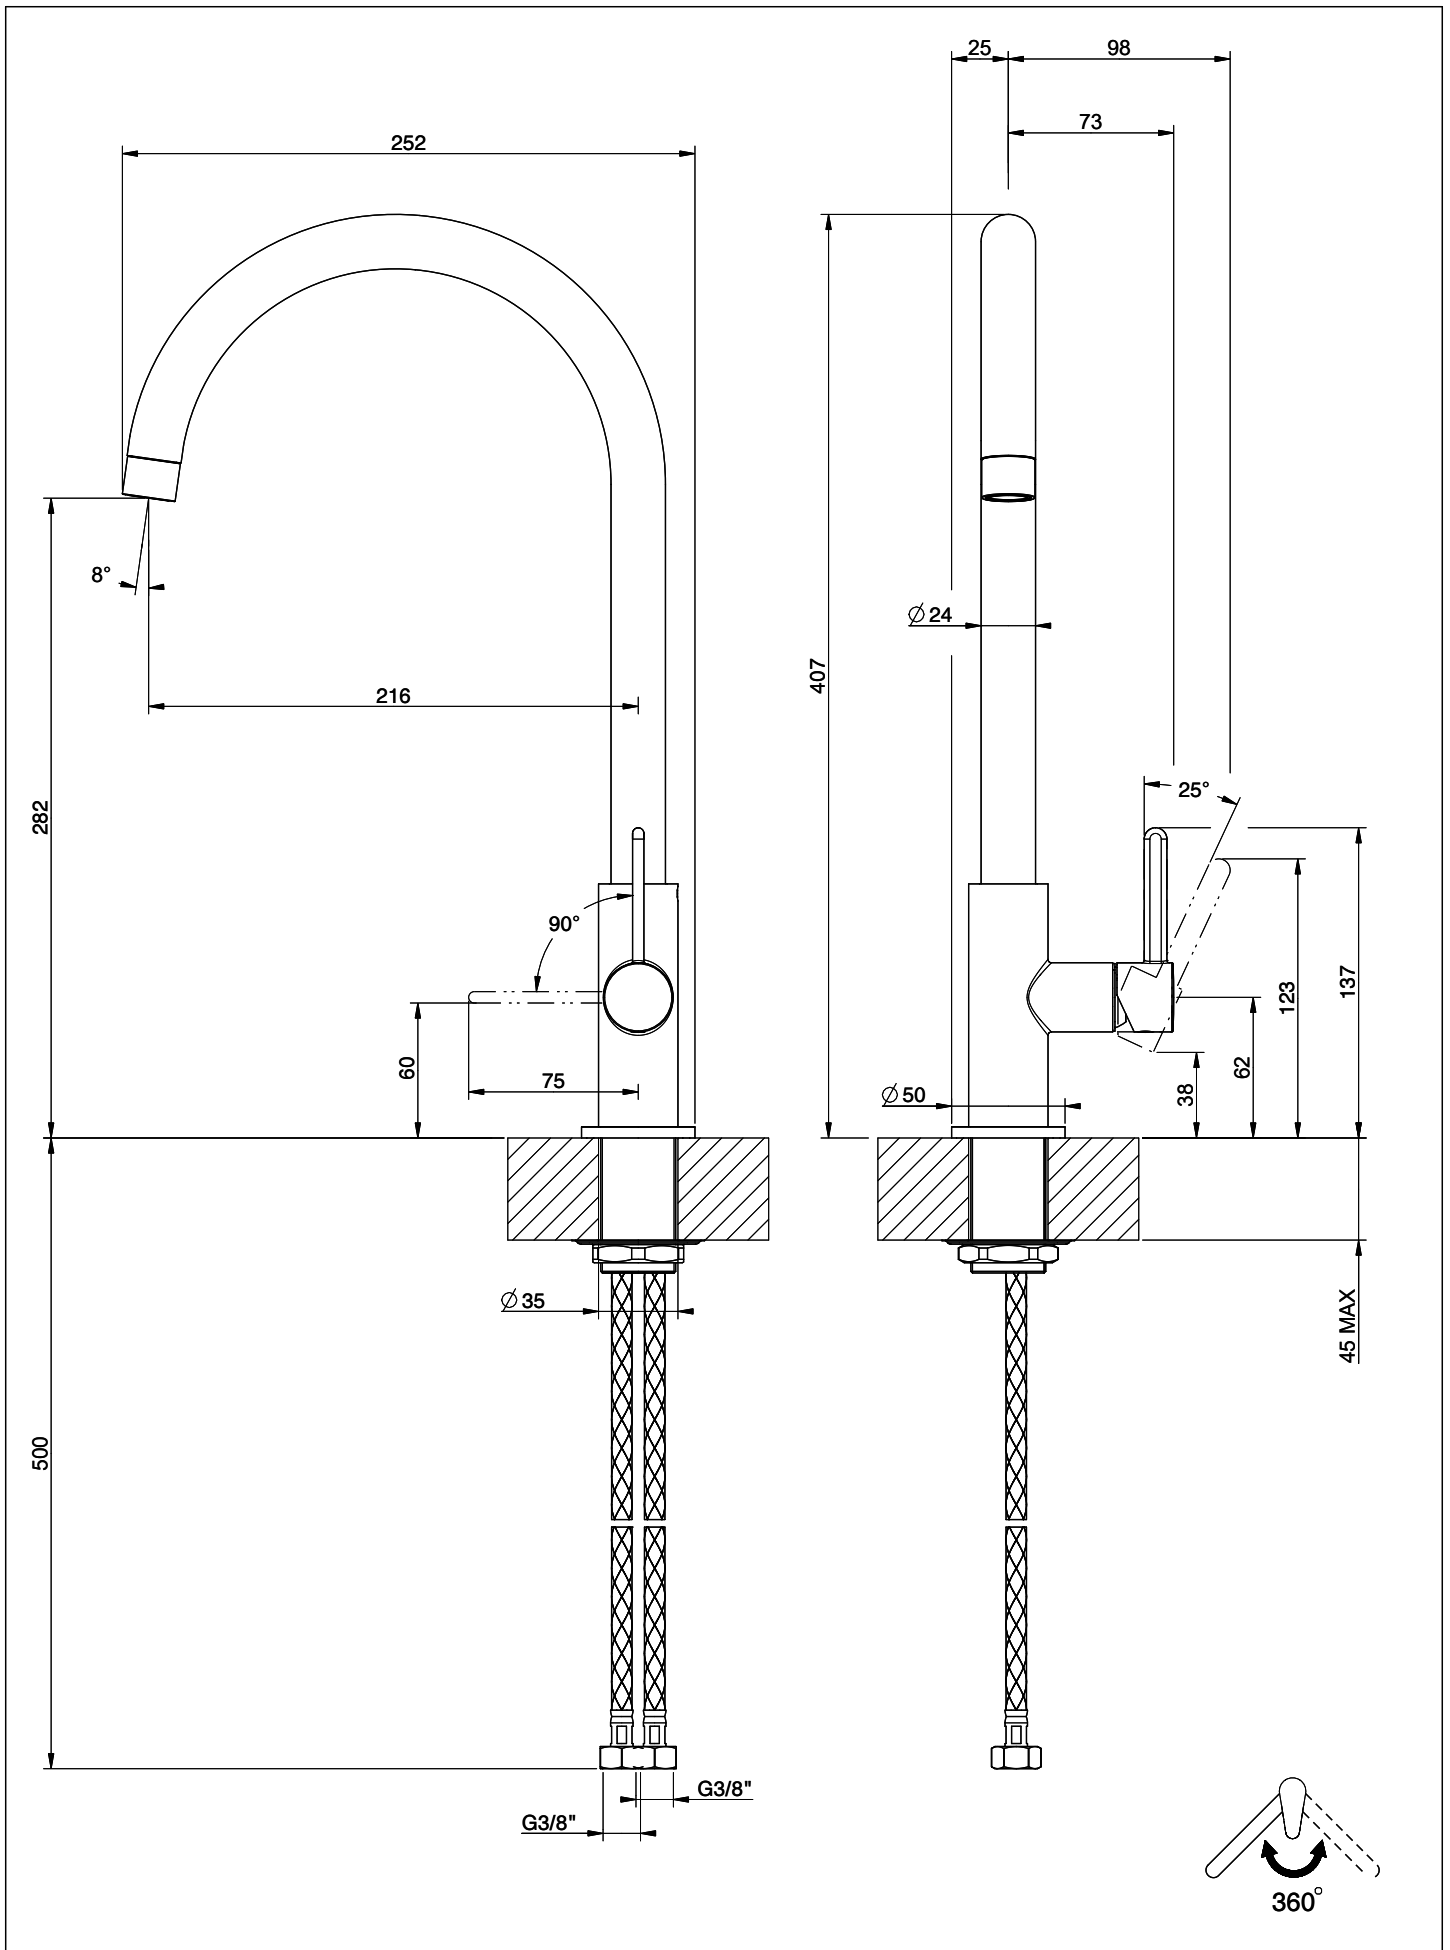

Suter Evio

[> Web link](#)

Serie
Suter Evio
Version
Side Lever C

Article no.
40.002.717.00

Model
Swivel spout
Surface
Powder coating black matt

Price CHF
403.- excl. VAT

Product description

Label Swiss Energy

Pivoting Range
360°

Flow Rate
10.00 (l / min (3bar))

Water connection
Flexible connecting hose

Extra
Ceramic cartridge

GESI

HELIUM 60175

MISCELATORE LAVELLO MONOCOMANDO DA PIANO

Formato **A4**