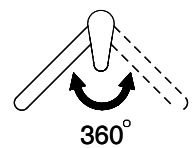

## Label Swiss Energy

**Pivoting Range**  
360°

**Flow Rate**  
8.00 (l / min (3bar))

**Type of spout**  
Spout with nylon hose

**Water connection**  
Flexible connecting hose

**Extra**  
Ceramic cartridge