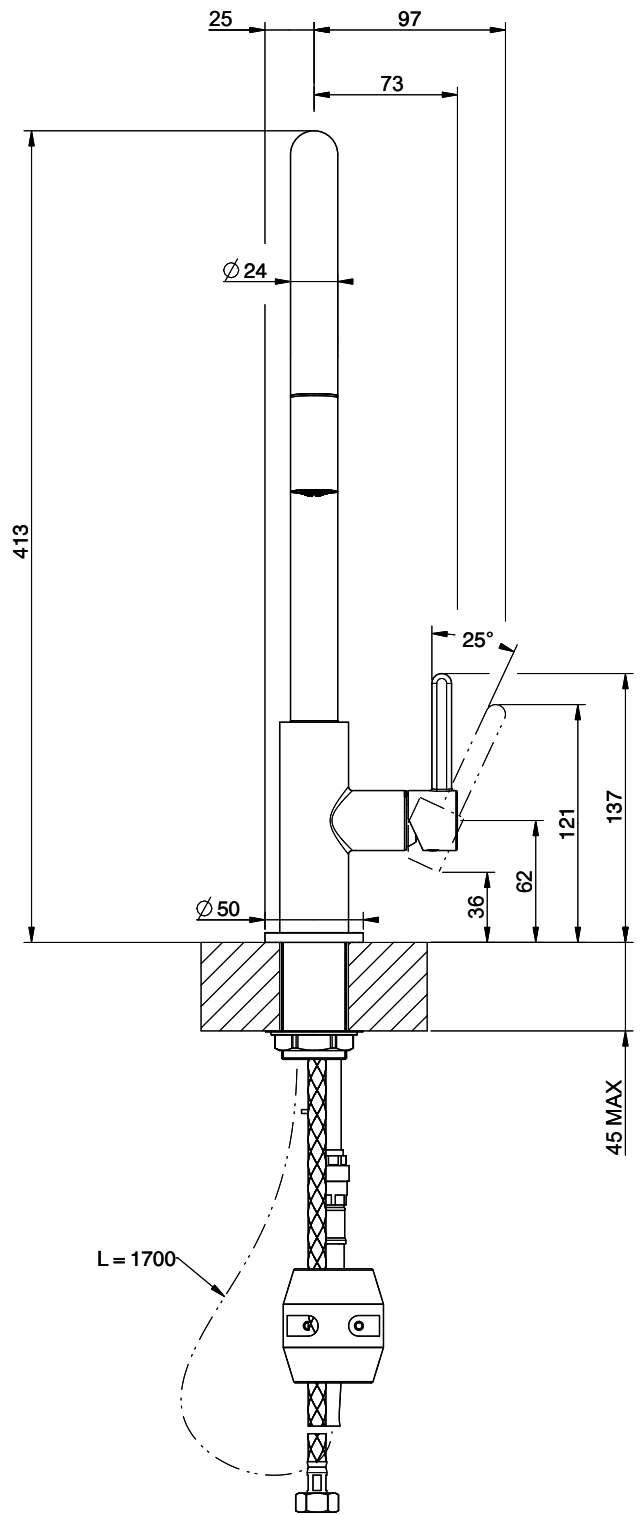

## Suter Evio

[> Web link](#)

**Serie**  
Suter Evio  
**Version**  
Side Lever C

**Model**  
Pull out spout  
**Surface**  
Chrome

**Article no.**  
40.002.718.00

**Price CHF**  
404.- excl. VAT

## Label Swiss Energy

**Pivoting Range**  
360°

**Flow Rate**  
8.00 (l / min (3bar))

**Type of spout**  
Spout with nylon hose

**Water connection**  
Flexible connecting hose

**Extra**  
Ceramic cartridge