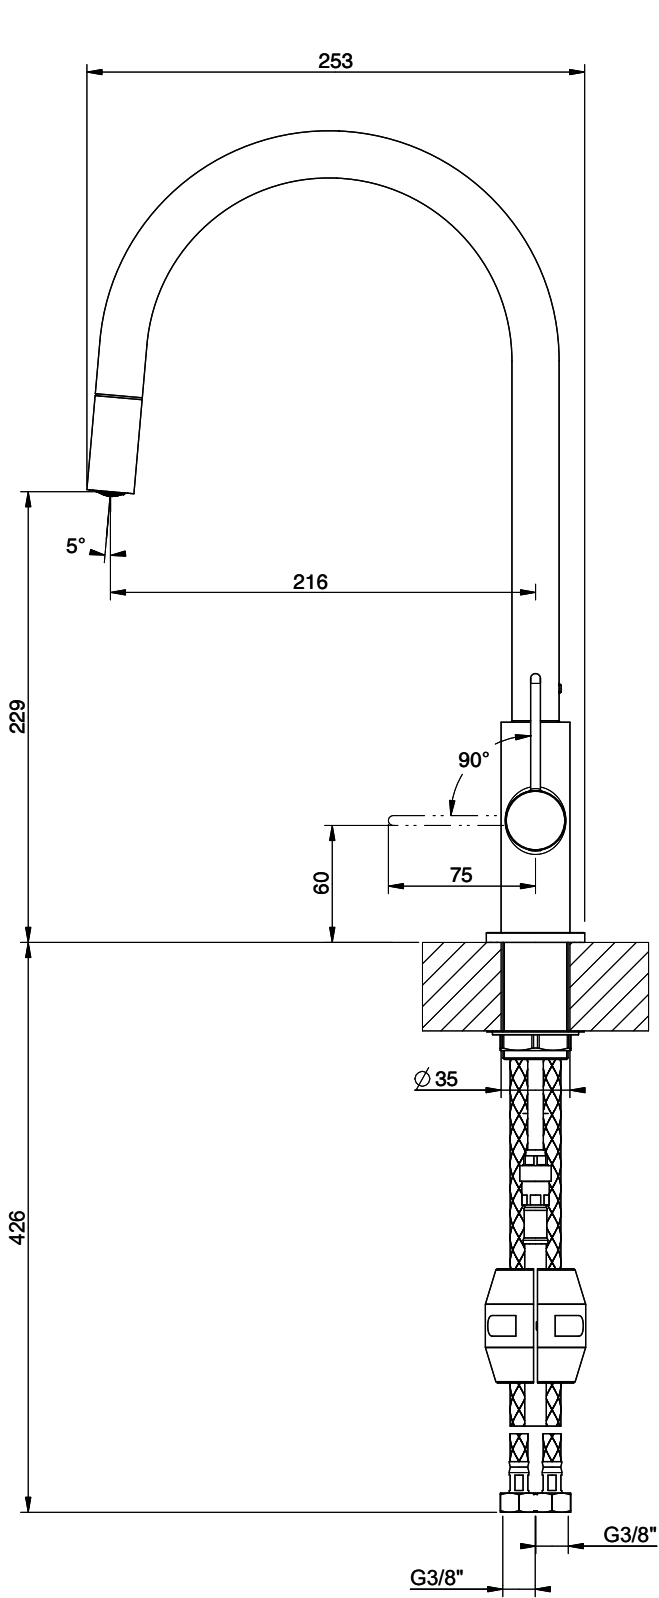

## Suter Evio

[> Web link](#)

**Serie**  
Suter Evio  
**Version**  
Side Lever C

**Model**  
Pull out spout  
**Surface**  
Chrome

**Article no.**  
40.002.718.00

**Price CHF**  
404.- excl. VAT

## Label Swiss Energy

**Pivoting Range**  
360°

**Flow Rate**  
8.00 (l / min (3bar))

**Type of spout**  
Spout with nylon hose

**Water connection**  
Flexible connecting hose

**Extra**  
Ceramic cartridge