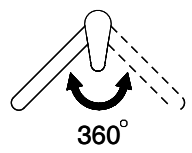

Suter Evio

[> Web link](#)

Serie
Suter Evio
Version
Side Lever C

Article no.
40.002.719.00

Model
Pull out spout
Surface
stainless steel finish

Price CHF
476.- excl. VAT

Product description

Label Swiss Energy

Pivoting Range
360°

Flow Rate
8.00 (l / min (3bar))

Type of spout
Spout with nylon hose

Water connection
Flexible connecting hose

Extra
Ceramic cartridge

GESSI

HELIUM 60177

MISCELATORE LAVELLO MONOCOMANDO CON DOCCETTA ESTRAIBILE DA PIANO