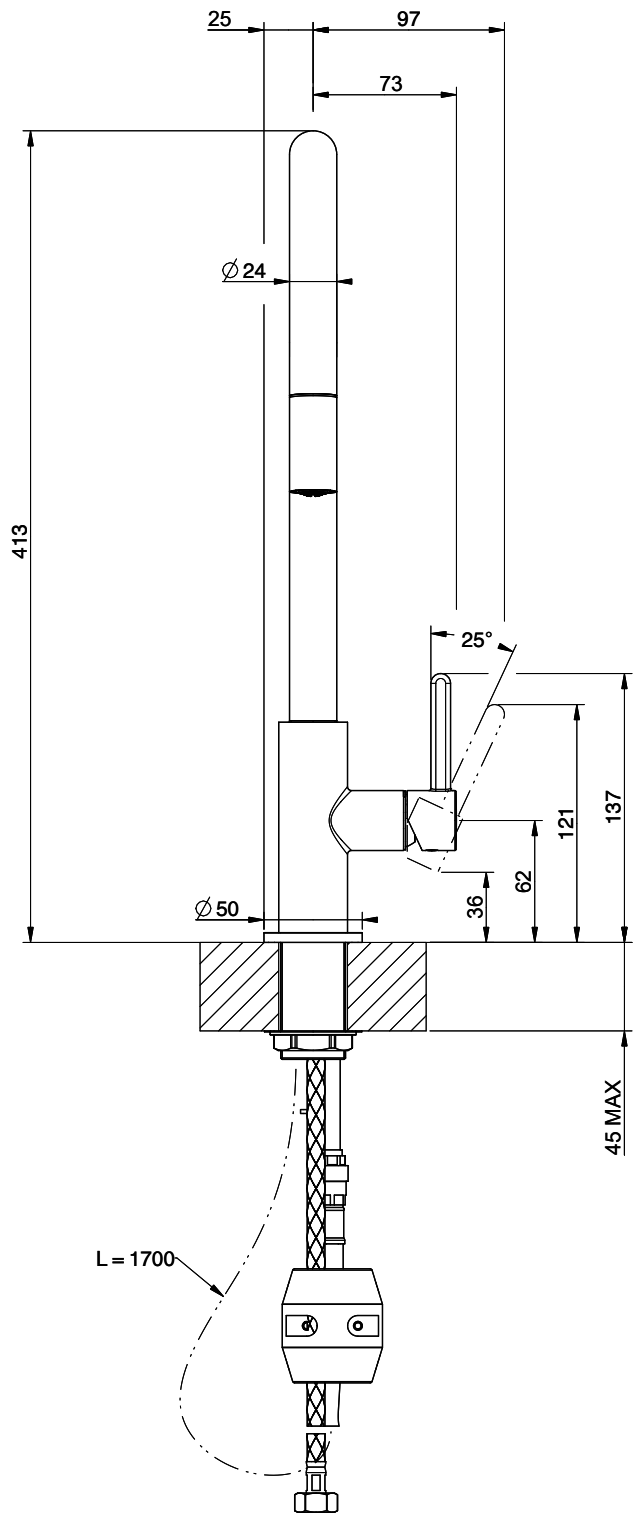

Suter Evio

[> Web link](#)

Serie
Suter Evio
Version
Side Lever C

Article no.
40.002.719.00

Model
Pull out spout
Surface
stainless steel finish

Price CHF
476.- excl. VAT

Product description

Label Swiss Energy

Pivoting Range
360°

Flow Rate
8.00 (l / min (3bar))

Type of spout
Spout with nylon hose

Water connection
Flexible connecting hose

Extra
Ceramic cartridge

GESSI

HELIUM 60177

MISCELATORE LAVELLO MONOCOMANDO CON DOCCETTA ESTRAIBILE DA PIANO