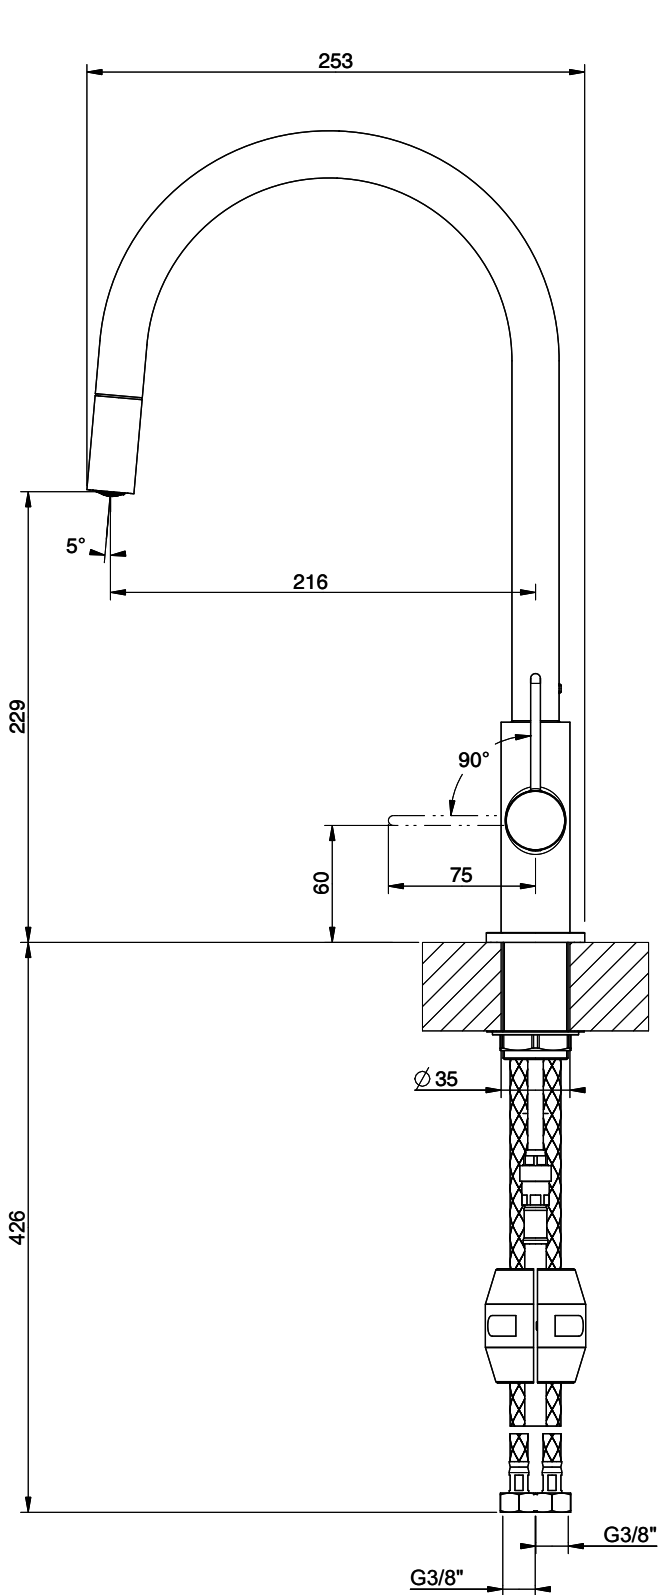

Suter Evio

[> Web link](#)

Serie
Suter Evio
Version
Side Lever C

Article no.
40.002.719.00

Model
Pull out spout
Surface
stainless steel finish

Price CHF
476.- excl. VAT

Product description

Label Swiss Energy

Pivoting Range
360°

Flow Rate
8.00 (l / min (3bar))

Type of spout
Spout with nylon hose

Water connection
Flexible connecting hose

Extra
Ceramic cartridge

GESSI

HELIUM 60177

MISCELATORE LAVELLO MONOCOMANDO CON DOCCETTA ESTRAIBILE DA PIANO