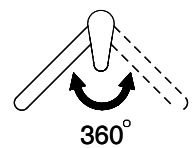

Product description

Label Swiss Energy

**Pivoting Range**  
360°

**Flow Rate**  
8.00 (l / min (3bar))

**Type of spout**  
Spout with nylon hose

**Water connection**  
Flexible connecting hose

**Extra**  
Ceramic cartridge