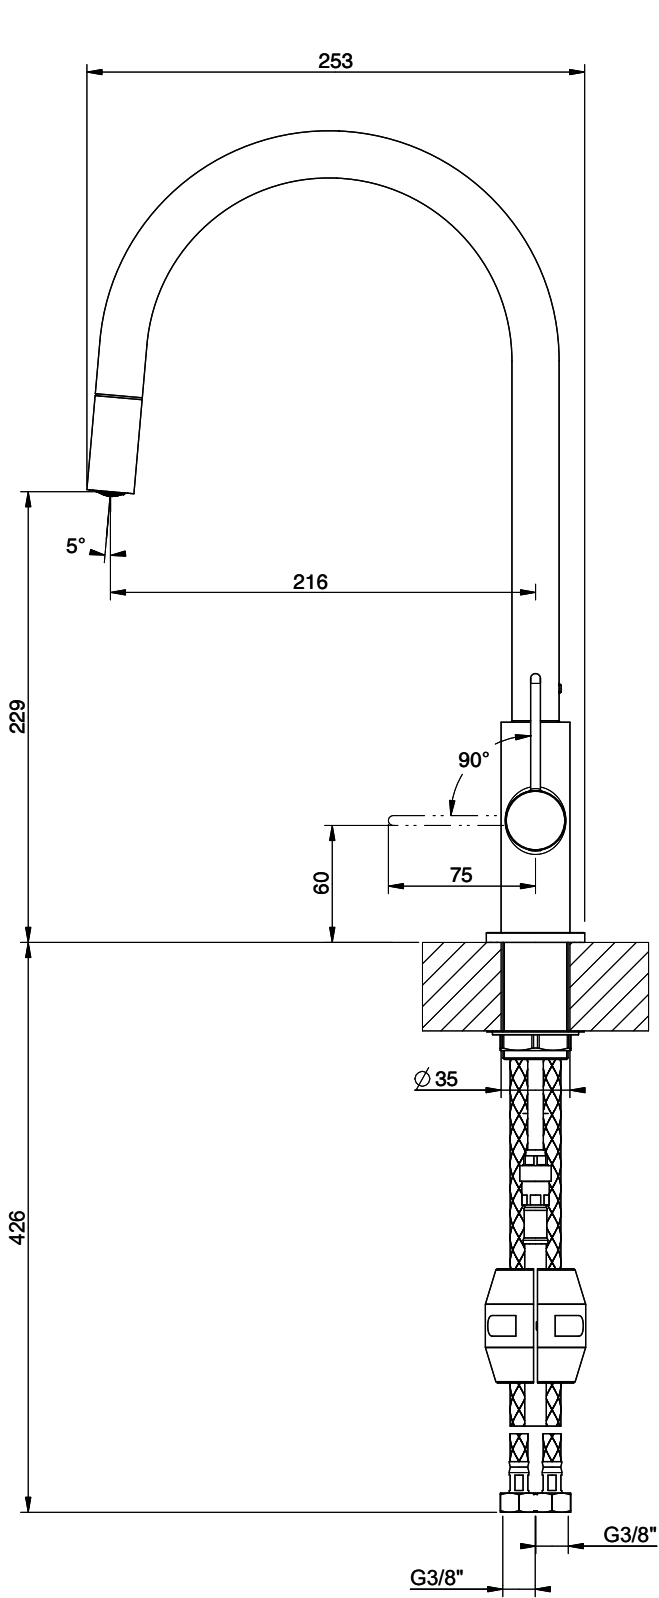

Suter Evio

[> Web link](#)

**Serie**  
Suter Evio  
**Version**  
Side Lever C

**Model**  
Pull out spout  
**Surface**  
Powder coating black matt

**Article no.**  
40.002.720.00

**Price CHF**  
476.- excl. VAT

Product description

Label Swiss Energy

**Pivoting Range**  
360°

**Flow Rate**  
8.00 (l / min (3bar))

**Type of spout**  
Spout with nylon hose

**Water connection**  
Flexible connecting hose

**Extra**  
Ceramic cartridge