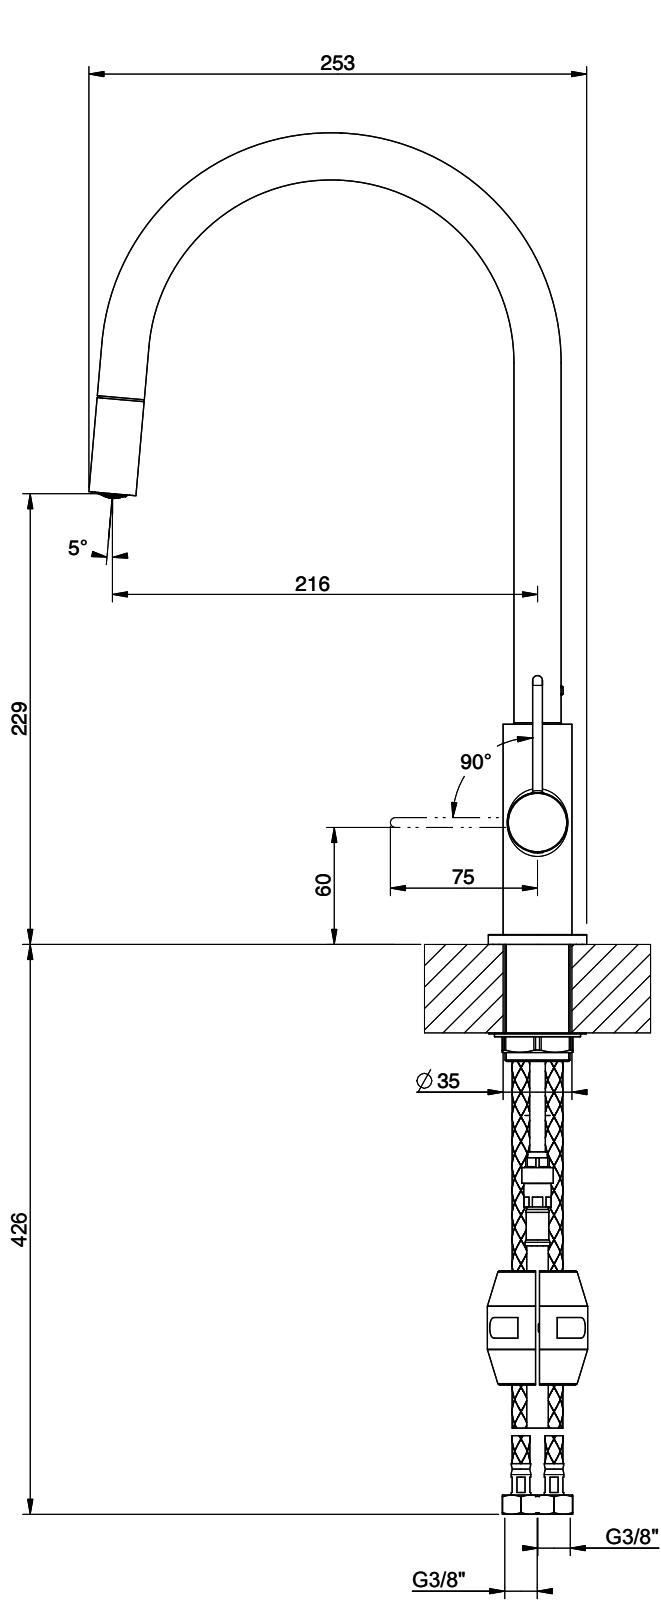

Suter Evio

[> Web link](#)

Serie
Suter Evio
Version
Side Lever C

Article no.
40.002.720.00

Model
Pull out spout
Surface
Powder coating black matt

Price CHF
476.- excl. VAT

Product description

Label Swiss Energy

Pivoting Range
360°

Flow Rate
8.00 (l / min (3bar))

Type of spout
Spout with nylon hose

Water connection
Flexible connecting hose

Extra
Ceramic cartridge

GESSI

HELIUM 60177

MISCELATORE LAVELLO MONOCOMANDO CON DOCCETTA ESTRAIBILE DA PIANO