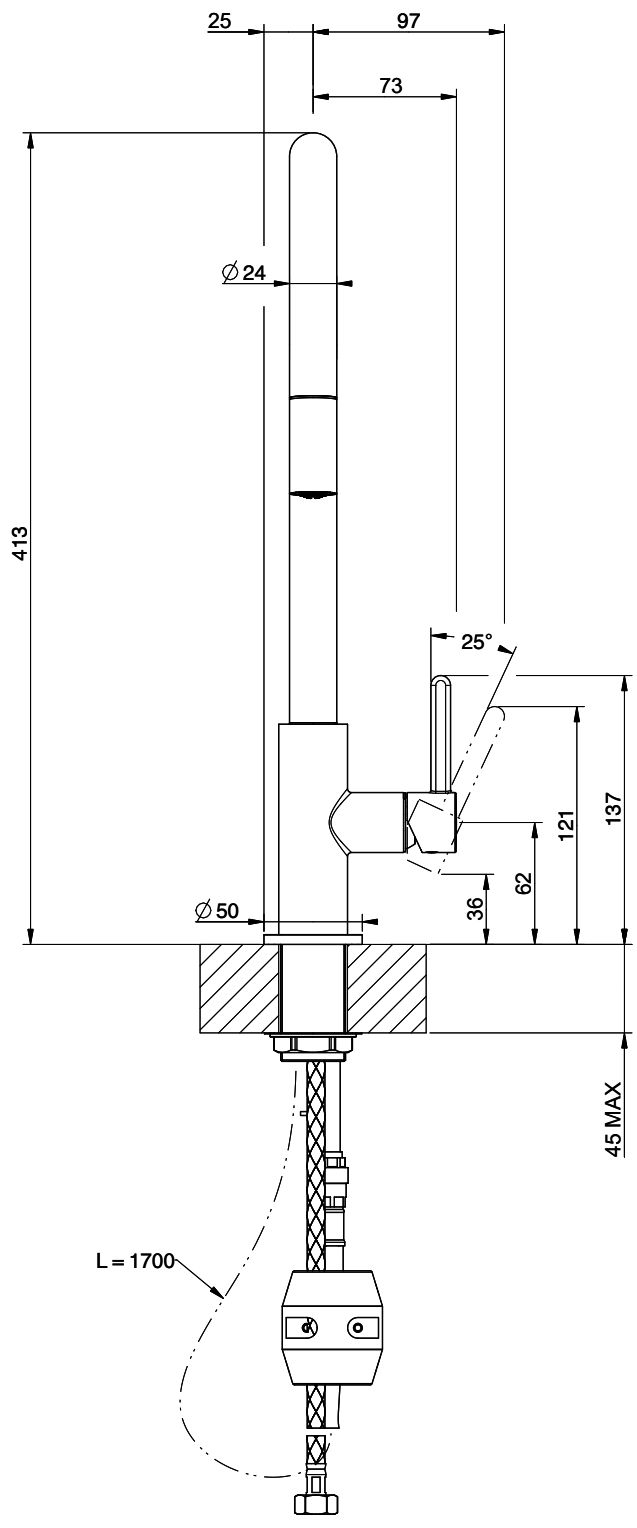

Suter Evio

[> Web link](#)

Serie
Suter Evio
Version
Side Lever C

Article no.
40.002.720.00

Model
Pull out spout
Surface
Powder coating black matt

Price CHF
476.- excl. VAT

Product description

Label Swiss Energy

Pivoting Range
360°

Flow Rate
8.00 (l / min (3bar))

Type of spout
Spout with nylon hose

Water connection
Flexible connecting hose

Extra
Ceramic cartridge

GESSI

HELIUM 60177

MISCELATORE LAVELLO MONOCOMANDO CON DOCCETTA ESTRAIBILE DA PIANO