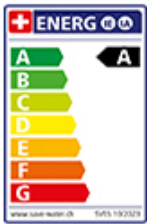

Suter Evio

[> Web link](#)

Serie
Suter Evio
Version
Side Lever C

Model
Pull out spout
Surface
Powder coating black matt

Article no.
40.002.720.00

Price CHF
476.- excl. VAT

Product description

Label Swiss Energy

Pivoting Range
360°

Flow Rate
8.00 (l / min (3bar))

Type of spout
Spout with nylon hose

Water connection
Flexible connecting hose

Extra
Ceramic cartridge