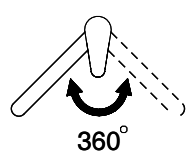

Pivoting Range
360°

Flow Rate
8.00 (l / min (3bar))

Type of spout
Spout with nylon hose

Water connection
Flexible connecting hose

Extra
Ceramic cartridge

GESSI

HELIUM 60177

MISCELATORE LAVELLO MONOCOMANDO CON DOCCETTA ESTRAIBILE DA PIANO