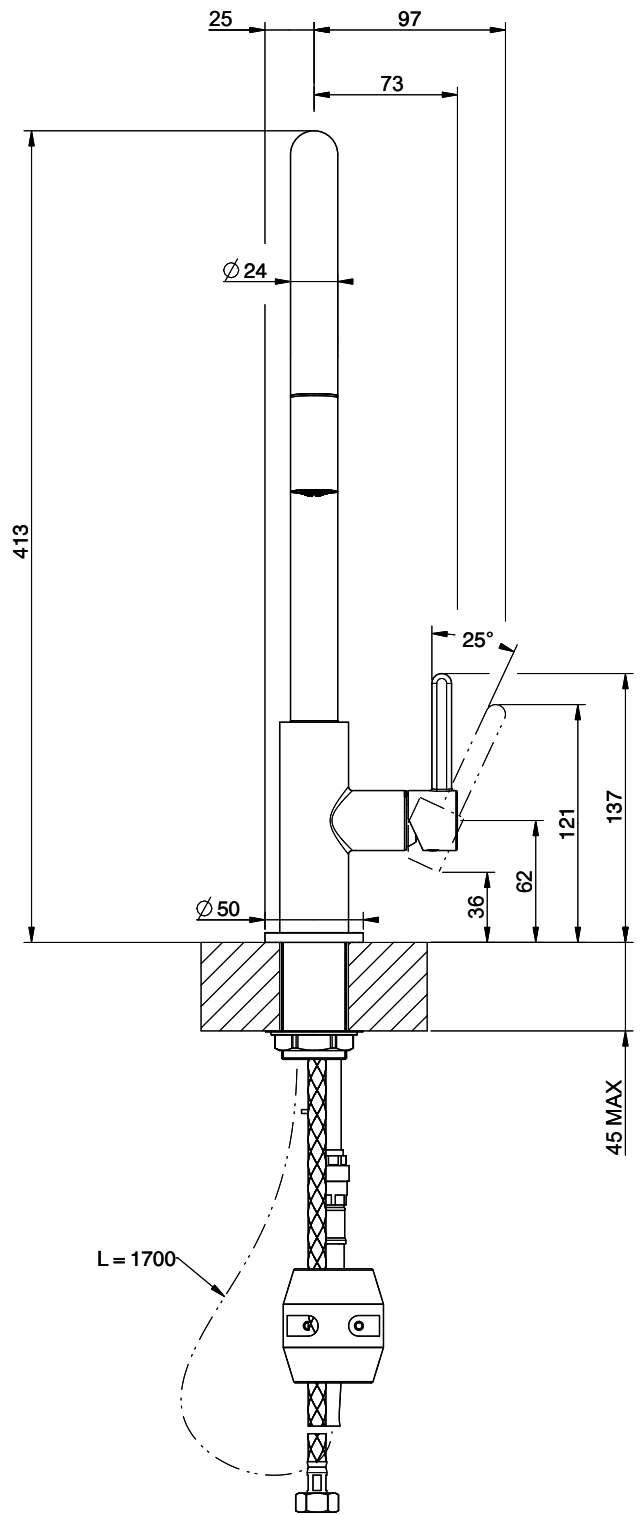

Suter Evio

[> Web link](#)

**Serie**  
Suter Evio  
**Version**  
Side Lever C

**Model**  
Pull out spout  
**Surface**  
Powder coating black matt

**Article no.**  
40.002.720.00

**Price CHF**  
476.- excl. VAT

Product description

Label Swiss Energy

**Pivoting Range**  
360°

**Flow Rate**  
8.00 (l / min (3bar))

**Type of spout**  
Spout with nylon hose

**Water connection**  
Flexible connecting hose

**Extra**  
Ceramic cartridge