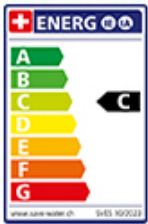

Suter Lumo

[> Web link](#)

Serie
Suter Lumo
Version
Top Lever

Model
Swivel spout
Surface
Chrome

Article no.
40.001.652.00

Price CHF
350.- excl. VAT

Product description

Label Swiss Energy

Pivoting Range
360°

Flow Rate
11.80 (l / min (3bar))

Water jet
Normal jet

Water connection
Flexible connecting hose

Extra
Ceramic cartridge

Compatible Articles

[> Weblink](#)
40.001.314.00 / CHF
155.-
Dispenser Nano