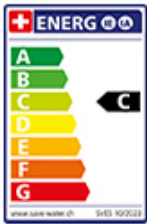

Suter Lumo

[> Web link](#)

Serie
Suter Lumo
Version
Top Lever

Model
Swivel spout
Surface
Chrome

Article no.
40.001.652.00

Price CHF
350.- excl. VAT

Product description

Label Swiss Energy

Pivoting Range
360°

Flow Rate
11.80 (l / min (3bar))

Water jet
Normal jet

Water connection
Flexible connecting hose

Extra
Ceramic cartridge

Compatible Articles

[> Weblink](#)
40.001.314.00 / CHF
155.-
Dispenser Nano