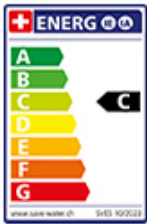

Suter Meno

[> Web link](#)

Serie
Suter Meno
Version
Top Lever

Model
Swivel spout
Surface
stainless steel finish

Article no.
40.002.382.00

Price CHF
472.- excl. VAT

Product description

Label Swiss Energy

Pivoting Range
180°

Flow Rate
12.00 (l / min (3bar))

Water jet
Normal jet

Water connection
Flexible connecting hose

Extra
Ceramic cartridge