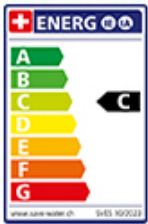

Suter Meno

[> Web link](#)

Serie
Suter Meno
Version
Top Lever

Model
Swivel spout
Surface
Powder coating black matt

Article no.
40.002.383.00

Price CHF
472.- excl. VAT

Product description

Label Swiss Energy

Pivoting Range
180°

Flow Rate
12.00 (l / min (3bar))

Water jet
Normal jet

Water connection
Flexible connecting hose

Extra
Ceramic cartridge