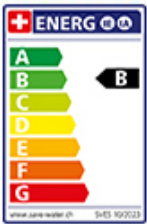

Suter Meno

[> Web link](#)

Serie
Suter Meno
Version
Top Lever

Article no.
40.002.385.00

Model
Pull out spout
Surface
stainless steel finish

Price CHF
564.- excl. VAT

Product description

Label Swiss Energy

Pivoting Range
130°

Flow Rate
10.00 (l / min (3bar))

Water jet
Normal jet

Type of spout
Spout with nylon hose

Water connection
Flexible connecting hose

Extra
Ceramic cartridge