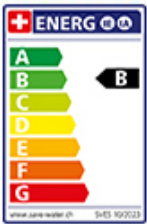

## Label Swiss Energy

**Pivoting Range**  
130°

**Flow Rate**  
10.00 (l / min (3bar))

**Water jet**  
Normal jet

**Type of spout**  
Spout with nylon hose

**Water connection**  
Flexible connecting hose

**Extra**  
Ceramic cartridge