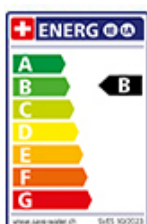

Suter Meno

[> Web link](#)

Serie
Suter Meno
Version
Top Lever

Article no.
40.002.388.00

Model
Pull-out spray
Surface
stainless steel finish

Price CHF
627.- excl. VAT

Product description

Label Swiss Energy

Pivoting Range
130°

Flow Rate
9.00 (l / min (3bar))

Water jet
Normal and spray jet

Type of spout
Spout with nylon hose

Water connection
Flexible connecting hose

Extra
Ceramic cartridge