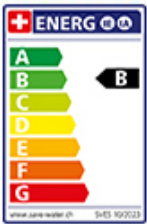

Suter Meno

[> Web link](#)

Serie
Suter Meno
Version
Top Lever

Article no.
40.002.388.00

Model
Pull-out spray
Surface
stainless steel finish

Price CHF
627.- excl. VAT

Product description

Label Swiss Energy

Pivoting Range
130°

Flow Rate
9.00 (l / min (3bar))

Water jet
Normal and spray jet

Type of spout
Spout with nylon hose

Water connection
Flexible connecting hose

Extra
Ceramic cartridge