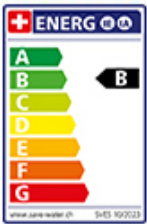

## Label Swiss Energy

**Pivoting Range**  
130°

**Flow Rate**  
9.00 (l / min (3bar))

**Water jet**  
Normal and spray jet

**Type of spout**  
Spout with nylon hose

**Water connection**  
Flexible connecting hose