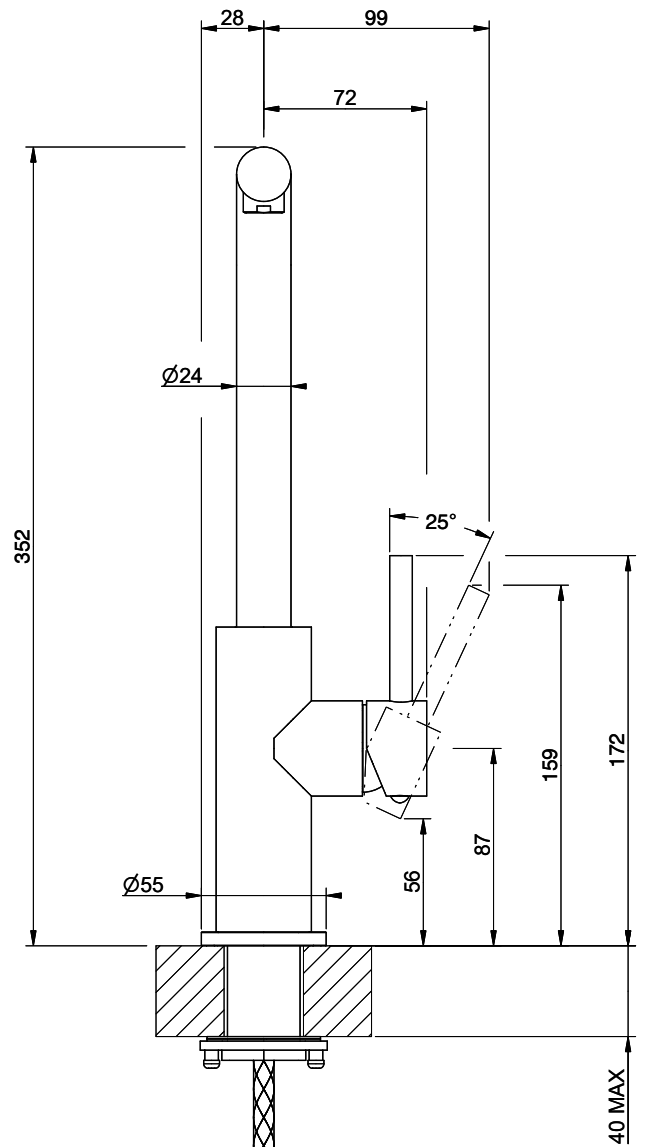

GESSI

NUNO 60543

MISCELATORE LAVELLO MONOCOMANDO DA PIANO

Formato

A4

Dis.: PF605430000A442

Gessi S.p.A. Parco Gessi, 13037 Serravalle Sesia (Vercelli) Italy Tel. 0039 0163 454111 Fax. 0039 0163 453150 www.gessi.com e-mail: gessi@gessi.it

This drawing by its legislation cannot be disclosed or reproduced without a written authorization released by GESSI S.p.A. - 2025 Copyright® GESSI S.p.A.