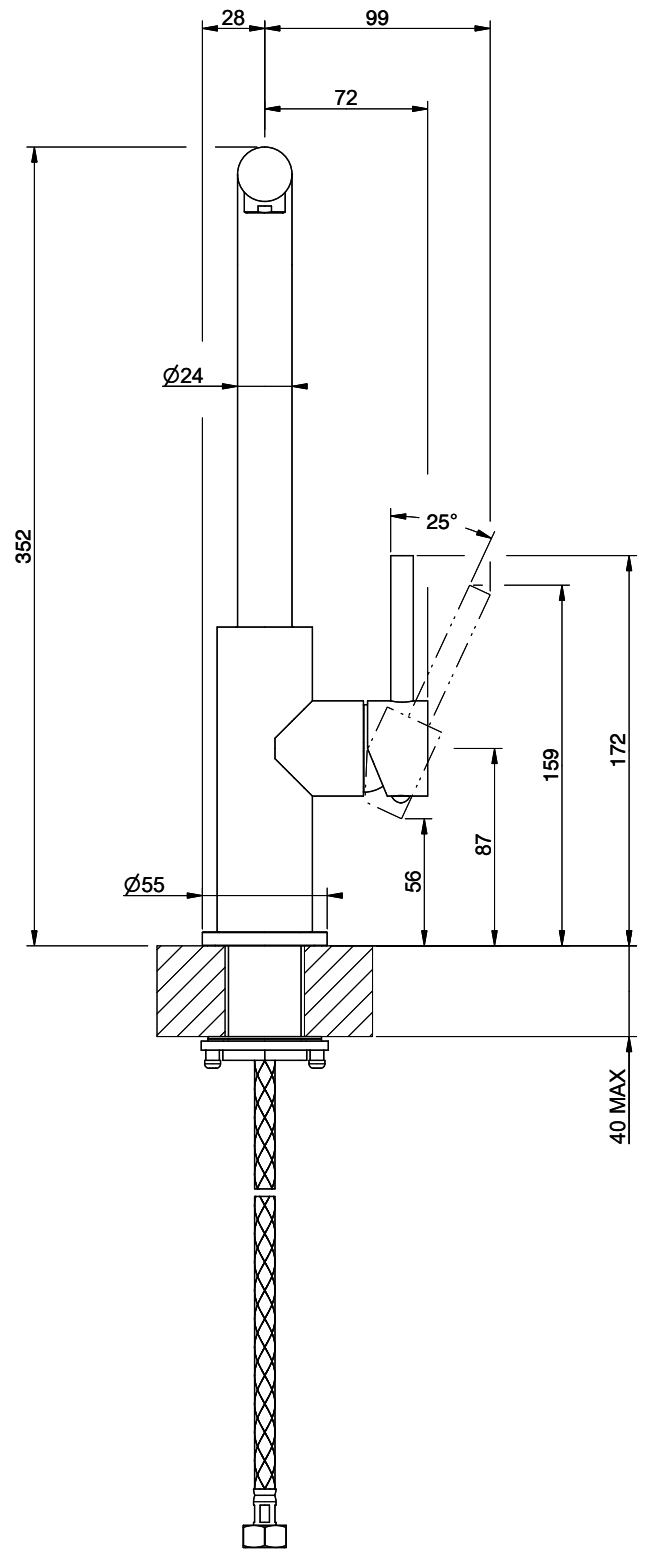

GESSI

NUNO 60543

MISCELATORE LAVELLO MONOCOMANDO DA PIANO

Formato

A4

Dis.: PF605430000A442

Gessi S.p.A. Parco Gessi, 13037 Serravalle Sesia (Vercelli) Italy Tel. 0039 0163 454111 Fax. 0039 0163 453150 www.gessi.com e-mail: gessi@gessi.it

This drawing by its legislation cannot be disclosed or reproduced without a written authorization released by GESSI S.p.A. - 2025 Copyright® GESSI S.p.A.