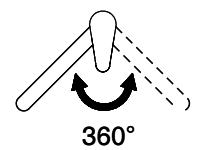

GESSI

NUNO 60543

MISCELATORE LAVELLO MONOCOMANDO DA PIANO

Formato

A4

Dis.: PF605430000A442

Gessi S.p.A. Parco Gessi, 13037 Serravalle Sesia (Vercelli) Italy Tel. 0039 0163 454111 Fax. 0039 0163 453150 www.gessi.com e-mail: gessi@gessi.it

This drawing by its legislation cannot be disclosed or reproduced without a written authorization released by GESSI S.p.A. - 2025 Copyright® GESSI S.p.A.