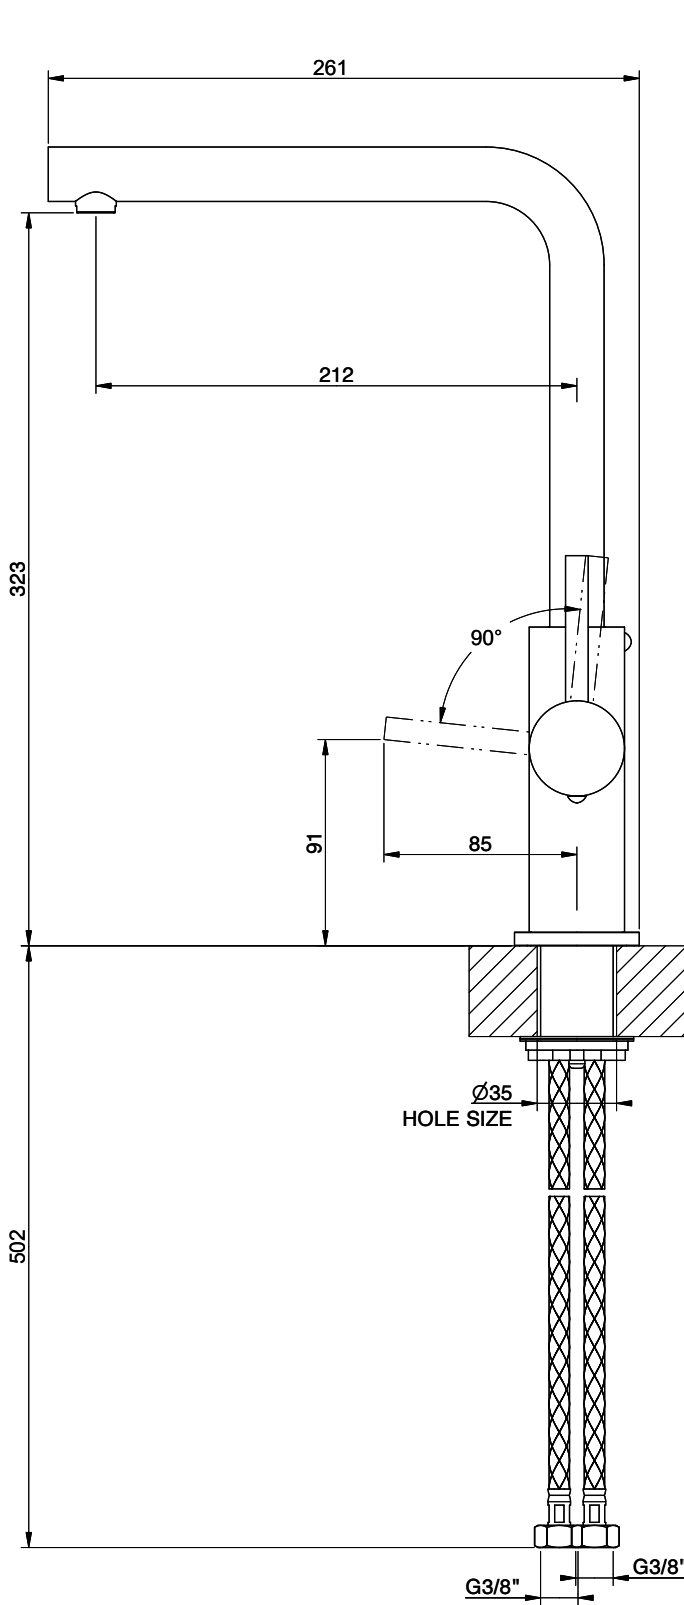

Suter Nuno

[> Web link](#)

Serie
Suter Nuno
Version
Side Lever L

Article no.
40.003.047.00

Model
Swivel spout
Surface
Stainless steel, solid

Price CHF
340.- excl. VAT

Product description

Label Swiss Energy

Pivoting Range
360°

Flow Rate
12.10 (l / min (3bar))

Water jet
Normal jet

Type of spout
Spout with nylon hose

Lever position
Right

Water connection
Flexible connecting hose

Extra
Ceramic cartridge

GESSI