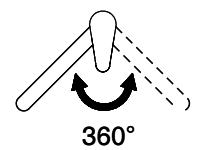

Pivoting Range
360°

Flow Rate
12.10 (l / min (3bar))

Water jet
Normal jet

Type of spout
Spout with nylon hose

Lever position
Right

Water connection
Flexible connecting hose

Extra
Ceramic cartridge

GESSI