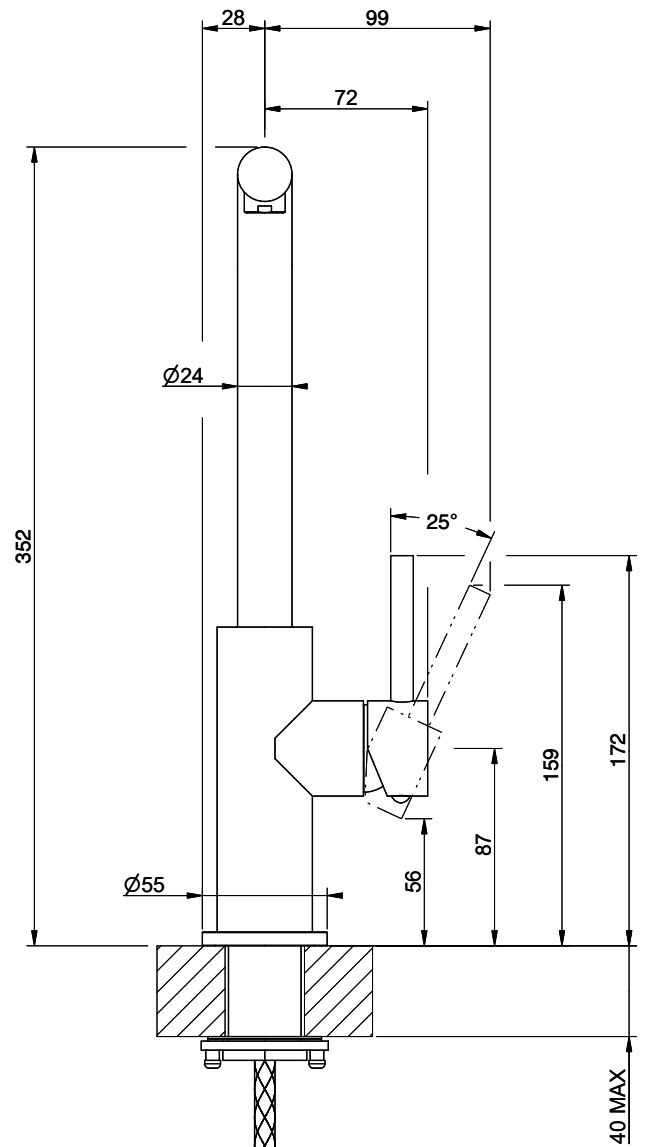

Suter Nuno

[> Web link](#)

Serie
Suter Nuno
Version
Side Lever L

Article no.
40.003.047.00

Model
Swivel spout
Surface
Stainless steel, solid

Price CHF
340.- excl. VAT

Product description

Label Swiss Energy

Pivoting Range
360°

Flow Rate
12.10 (l / min (3bar))

Water jet
Normal jet

Type of spout
Spout with nylon hose

Lever position
Right

Water connection
Flexible connecting hose

Extra
Ceramic cartridge

GESSI