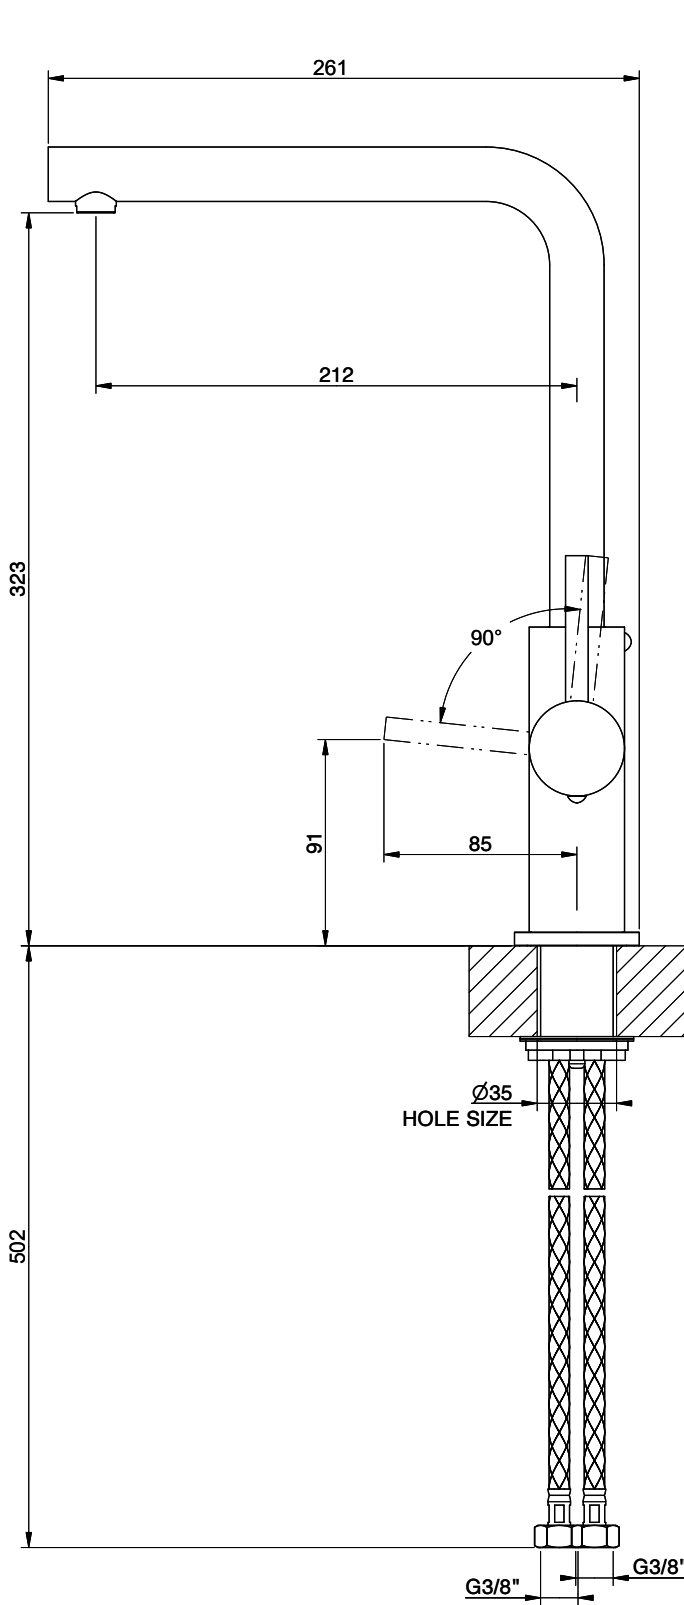

GESSI

NUNO 60543

MISCELATORE LAVELLO MONOCOMANDO DA PIANO

Formato

A4

Dis.: PF605430000A442

Gessi S.p.A. Parco Gessi, 13037 Serravalle Sesia (Vercelli) Italy Tel. 0039 0163 454111 Fax. 0039 0163 453150 www.gessi.com e-mail: gessi@gessi.it

This drawing by its legislation cannot be disclosed or reproduced without a written authorization released by GESSI S.p.A. - 2025 Copyright® GESSI S.p.A.