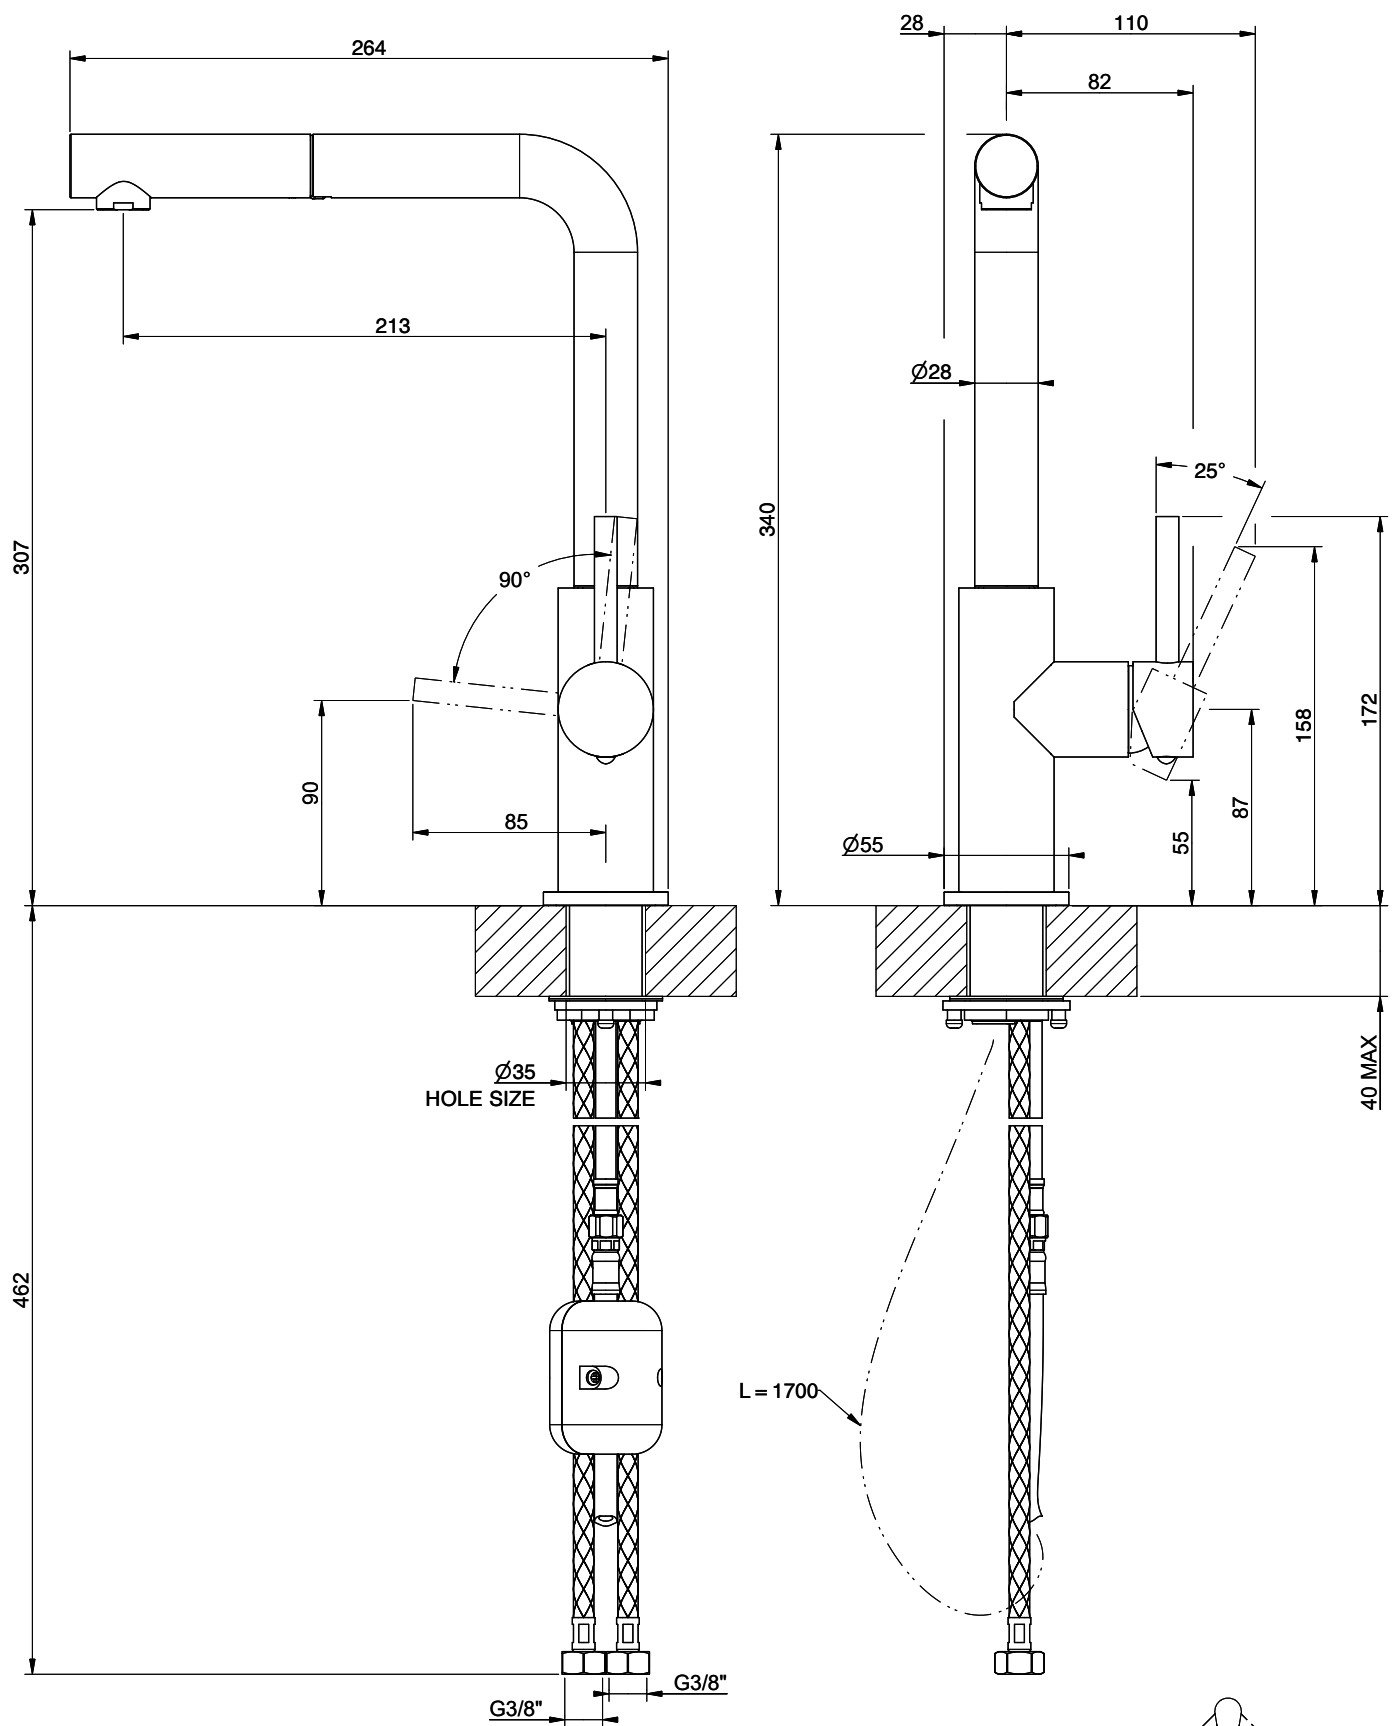

Suter Nuno

[> Web link](#)

Serie
Suter Nuno
Version
Side Lever L

Article no.
40.003.048.00

Model
Pull out spout
Surface
Stainless steel, solid

Price CHF
415.- excl. VAT

Product description

Label Swiss Energy

Pivoting Range
360°

Flow Rate
7.80 (l / min (3bar))

Water jet
Normal jet

Type of spout
Spout with nylon hose

Lever position
Right

Water connection
Flexible connecting hose

Extra
Ceramic cartridge

GESSI