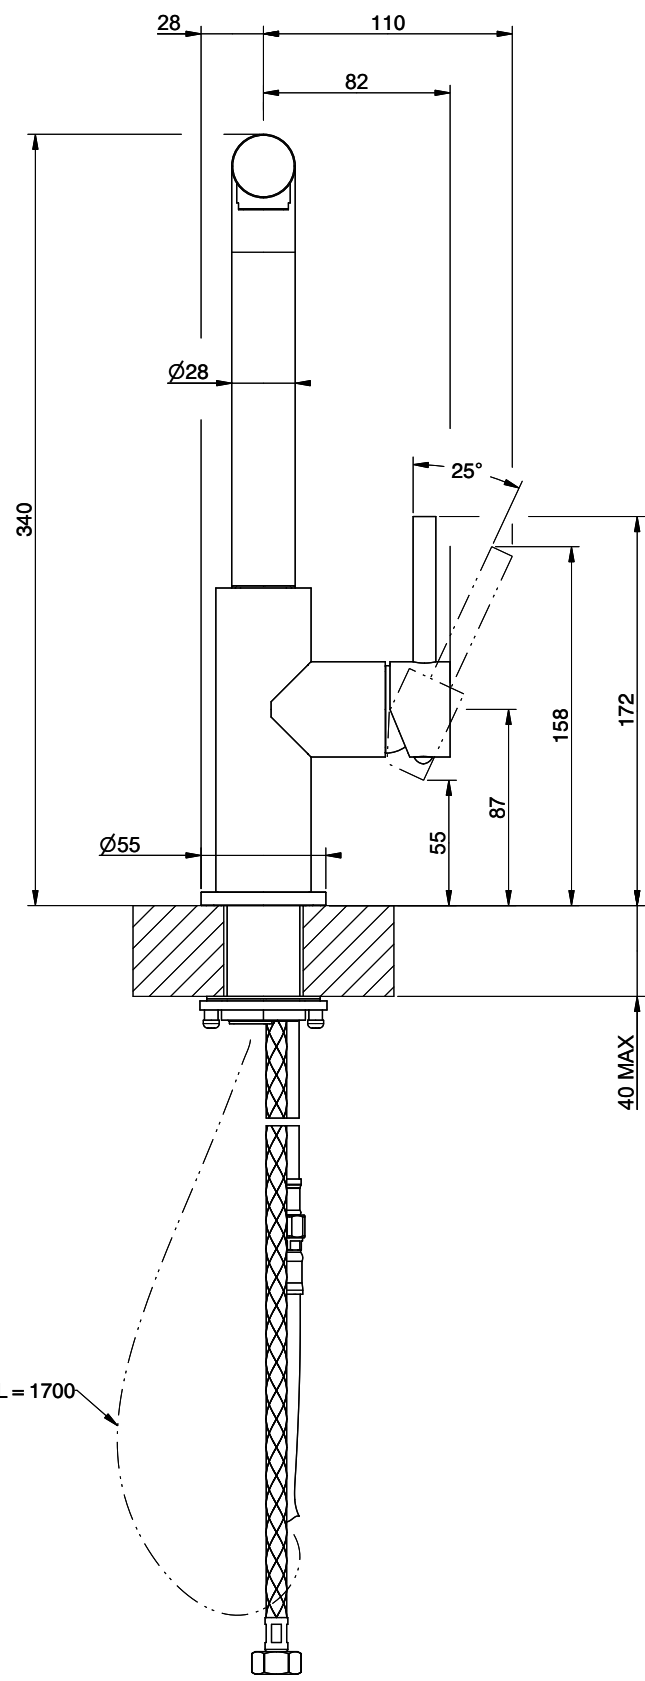

GESSI

NUNO 60545

MISCELATORE LAVELLO MONOCOMANDO DOCCINO ESTRAIBILE DA PIANO

Formato

A4

Dis.: GPF605450000A442

Gessi S.p.A. Parco Gessi, 13037 Serravalle Sesia (Vercelli) Italy Tel. 0039 0163 454111 Fax. 0039 0163 453150 www.gessi.com e-mail: gessi@gessi.it

This drawing by its legislation cannot be disclosed or reproduced without a written authorization released by GESSI S.p.A. - 2025 Copyright® GESSI S.p.A.