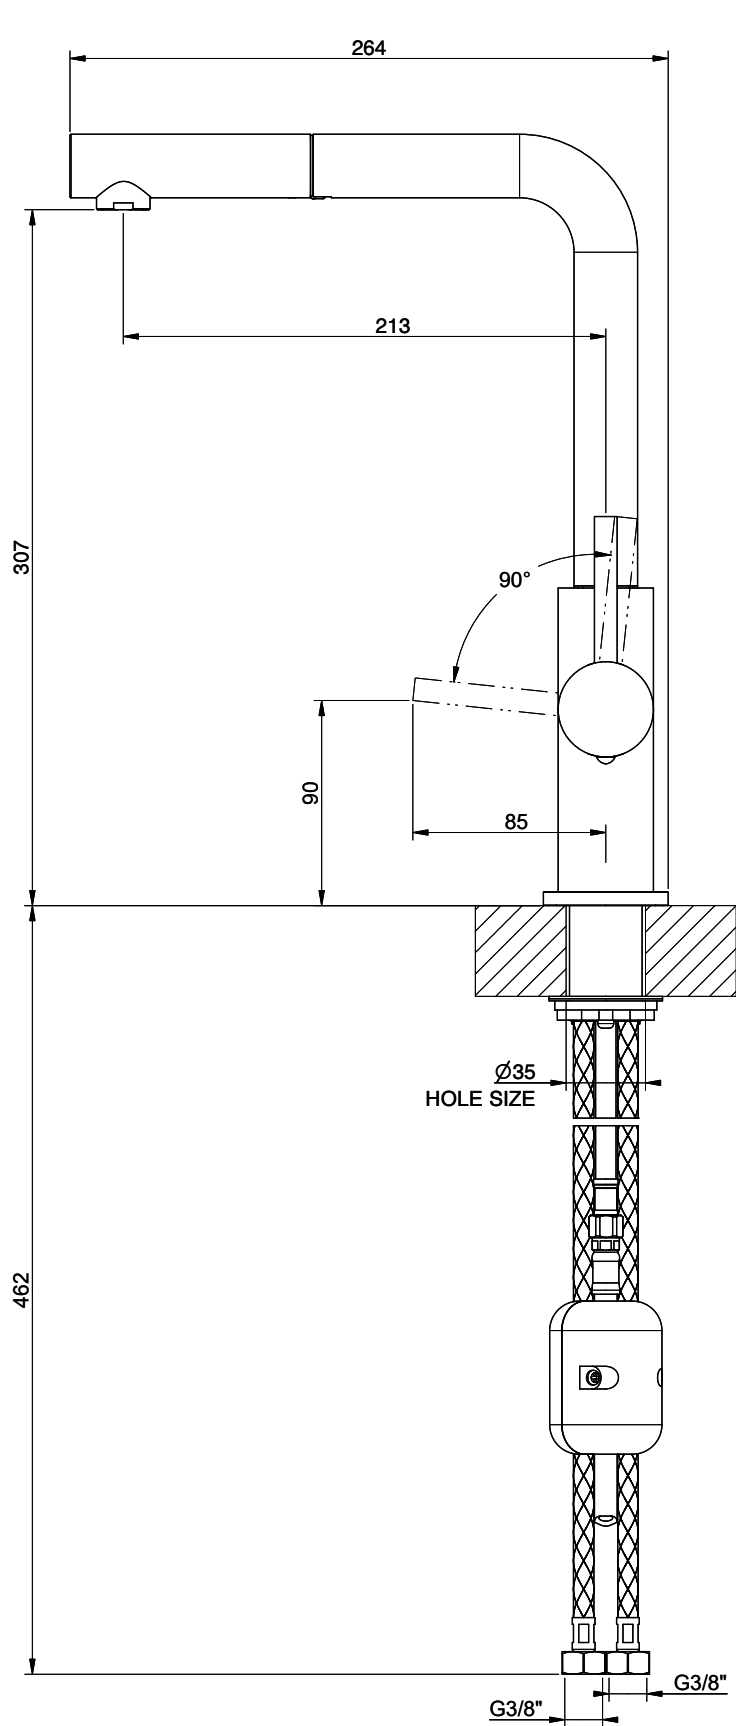

GESSI

NUNO 60545

MISCELATORE LAVELLO MONOCOMANDO DOCCINO ESTRAIBILE DA PIANO

Formato

A4

Dis.: GPF605450000A442

Gessi S.p.A. Parco Gessi, 13037 Serravalle Sesia (Vercelli) Italy Tel. 0039 0163 454111 Fax. 0039 0163 453150 www.gessi.com e-mail: gessi@gessi.it

This drawing by its legislation cannot be disclosed or reproduced without a written authorization released by GESSI S.p.A. - 2025 Copyright® GESSI S.p.A.