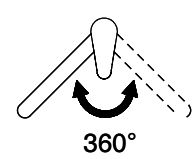

GESSI

NUNO 60545

MISCELATORE LAVELLO MONOCOMANDO DOCCINO ESTRAIBILE DA PIANO

Formato

A4

Dis.: GPF605450000A442

Gessi S.p.A. Parco Gessi, 13037 Serravalle Sesia (Vercelli) Italy Tel. 0039 0163 454111 Fax. 0039 0163 453150 www.gessi.com e-mail: gessi@gessi.it

This drawing by its legislation cannot be disclosed or reproduced without a written authorization released by GESSI S.p.A. - 2025 Copyright® GESSI S.p.A.