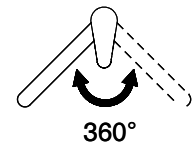

GESSI

NUNO 60545

MISCELATORE LAVELLO MONOCOMANDO DOCCINO ESTRAIBILE DA PIANO

Formato

A4

Dis.: GPF605450000A442

Gessi S.p.A. Parco Gessi, 13037 Serravalle Sesia (Vercelli) Italy Tel. 0039 0163 454111 Fax. 0039 0163 453150 www.gessi.com e-mail: gessi@gessi.it

This drawing by its legislation cannot be disclosed or reproduced without a written authorization released by GESSI S.p.A. - 2025 Copyright® GESSI S.p.A.