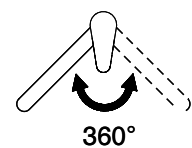

## Label Swiss Energy

**Pivoting Range**  
360°

**Flow Rate**  
11.70 (l / min (3bar))

**Water jet**  
Normal jet

**Lever position**  
Right

**Water connection**  
Flexible connecting hose

**Extra**  
Ceramic cartridge