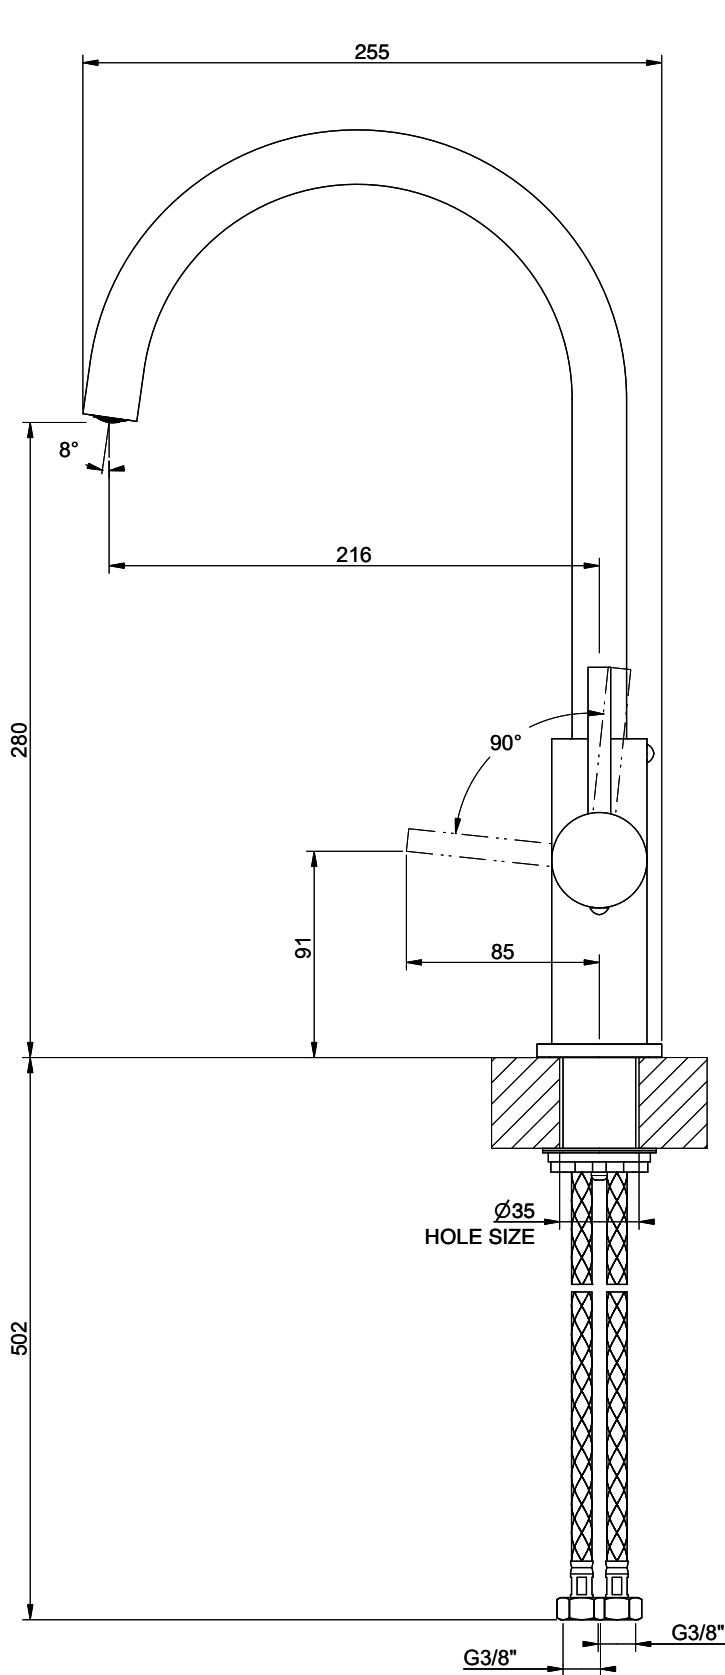

Suter Nuno

> Web link

**Serie**  
Suter Nuno  
**Version**  
Side Lever C

**Model**  
Swivel spout  
**Surface**  
Stainless steel, solid

**Article no.**  
40.003.049.00

**Price CHF**  
340.- excl. VAT

Product description

Label Swiss Energy

**Pivoting Range**  
360°

**Flow Rate**  
11.70 (l / min (3bar))

**Water jet**  
Normal jet

**Lever position**  
Right

**Water connection**  
Flexible connecting hose

**Extra**  
Ceramic cartridge