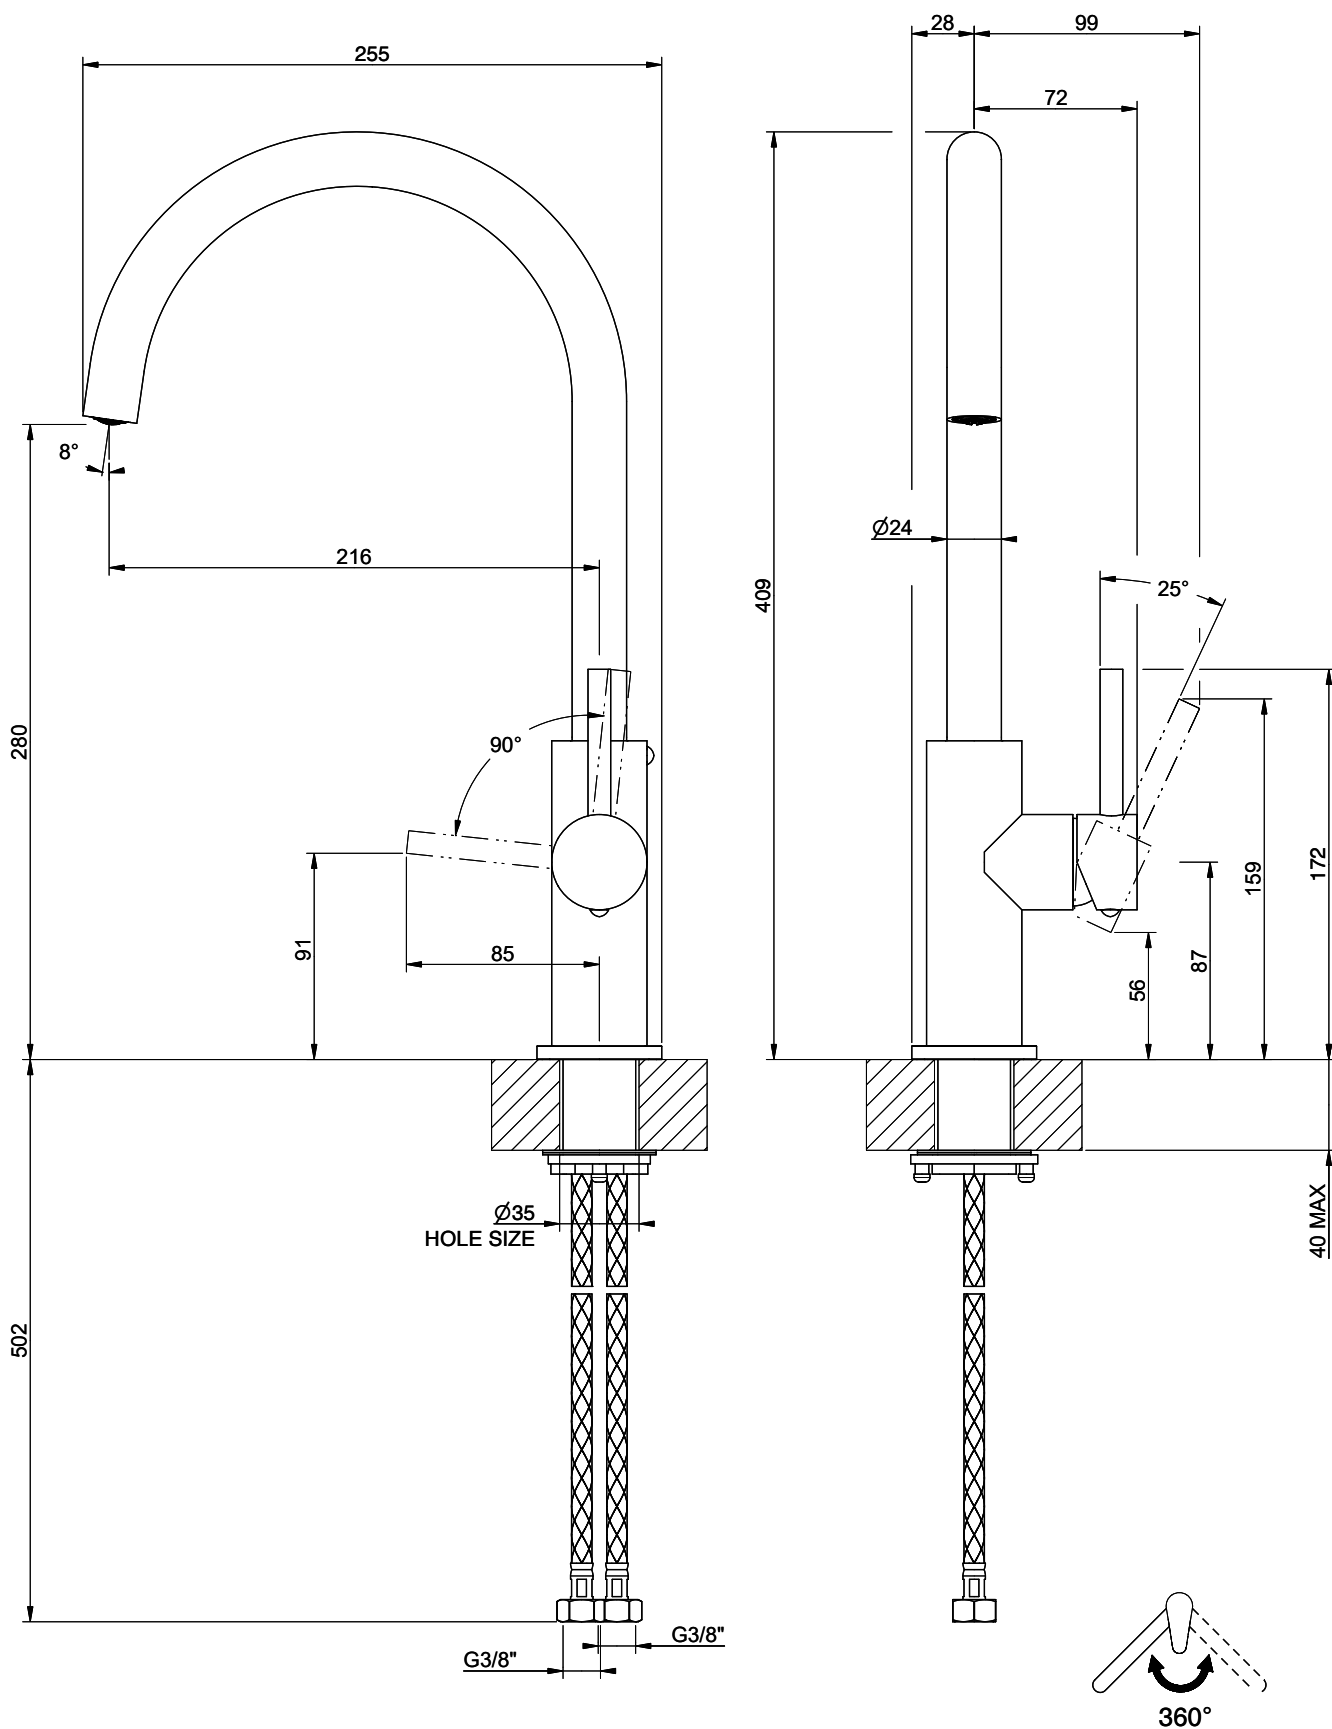

Suter Nuno

[> Web link](#)

Serie
Suter Nuno
Version
Side Lever C

Article no.
40.003.049.00

Model
Swivel spout
Surface
Stainless steel, solid

Price CHF
340.- excl. VAT

Product description

Label Swiss Energy

Pivoting Range
360°

Flow Rate
11.70 (l / min (3bar))

Water jet
Normal jet

Lever position
Right

Water connection
Flexible connecting hose

Extra
Ceramic cartridge

GESSI

NUNO 60553