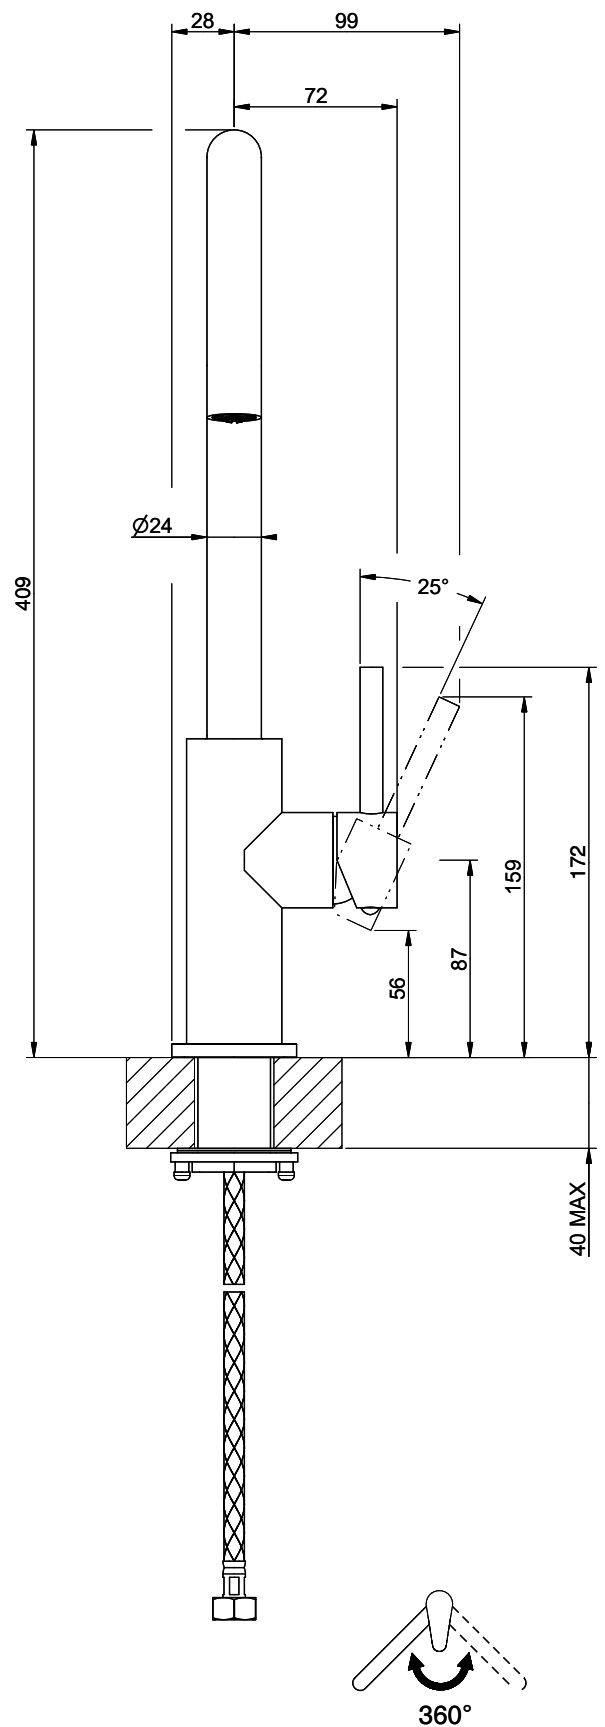

Suter Nuno

> Web link

**Serie**  
Suter Nuno  
**Version**  
Side Lever C

**Model**  
Swivel spout  
**Surface**  
Stainless steel, solid

**Article no.**  
40.003.049.00

**Price CHF**  
340.- excl. VAT

Product description

Label Swiss Energy

**Pivoting Range**  
360°

**Flow Rate**  
11.70 (l / min (3bar))

**Water jet**  
Normal jet

**Lever position**  
Right

**Water connection**  
Flexible connecting hose

**Extra**  
Ceramic cartridge