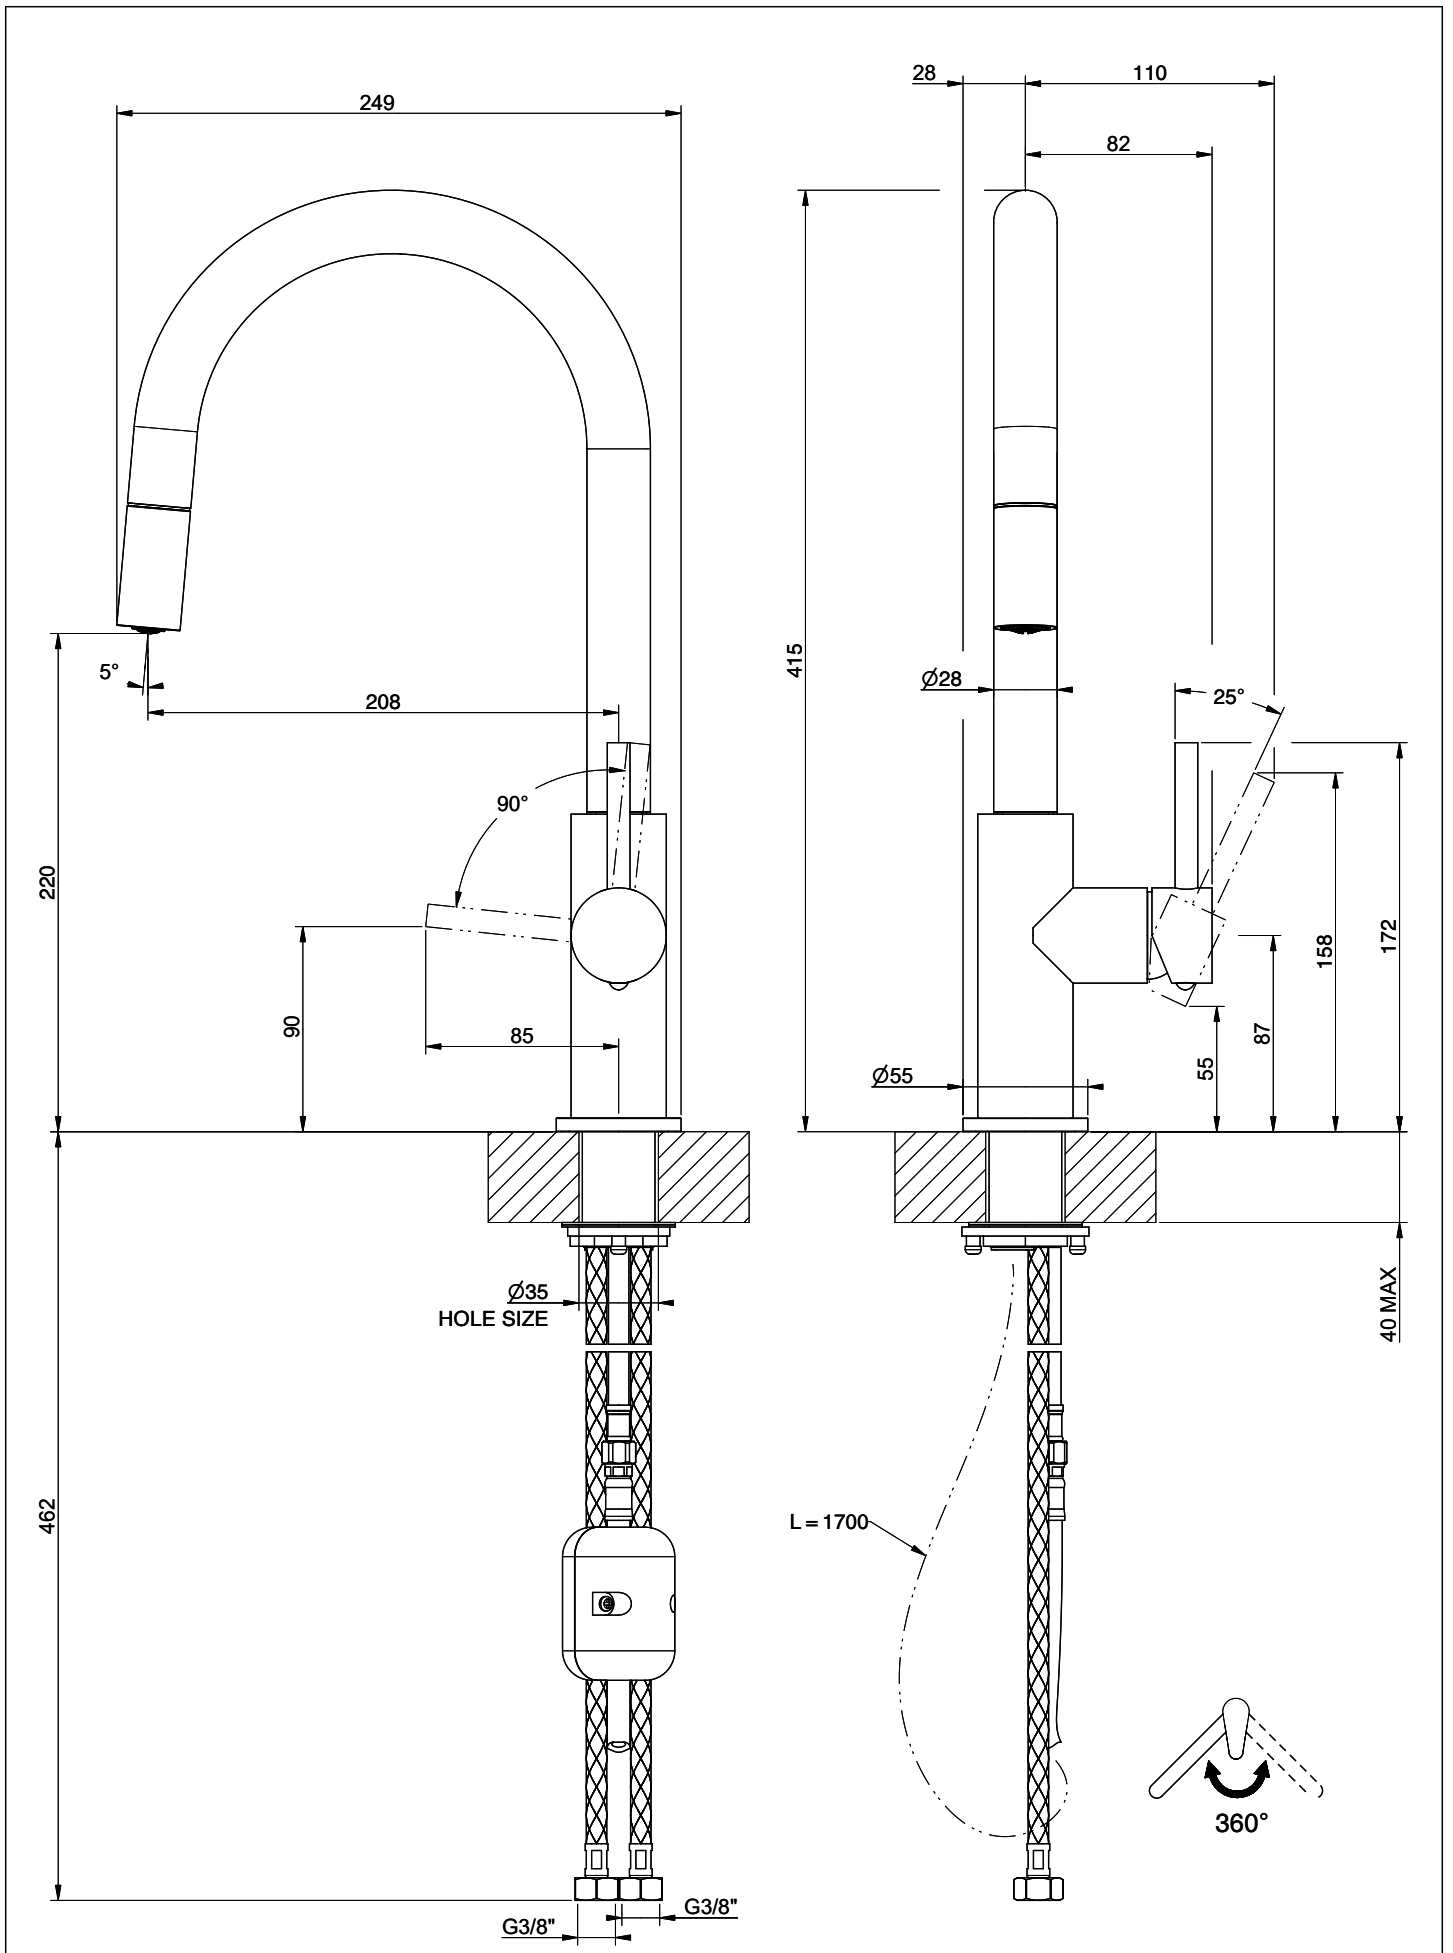

Suter Nuno

[> Web link](#)

Serie
Suter Nuno
Version
Side Lever C

Article no.
40.003.050.00

Model
Pull out spout
Surface
Stainless steel, solid

Price CHF
415.- excl. VAT

Product description

Label Swiss Energy

Pivoting Range
360°

Flow Rate
7.90 (l / min (3bar))

Water jet
Normal jet

Type of spout
Spout with nylon hose

Lever position
Right

Water connection
Flexible connecting hose

Extra
Ceramic cartridge

GESSI