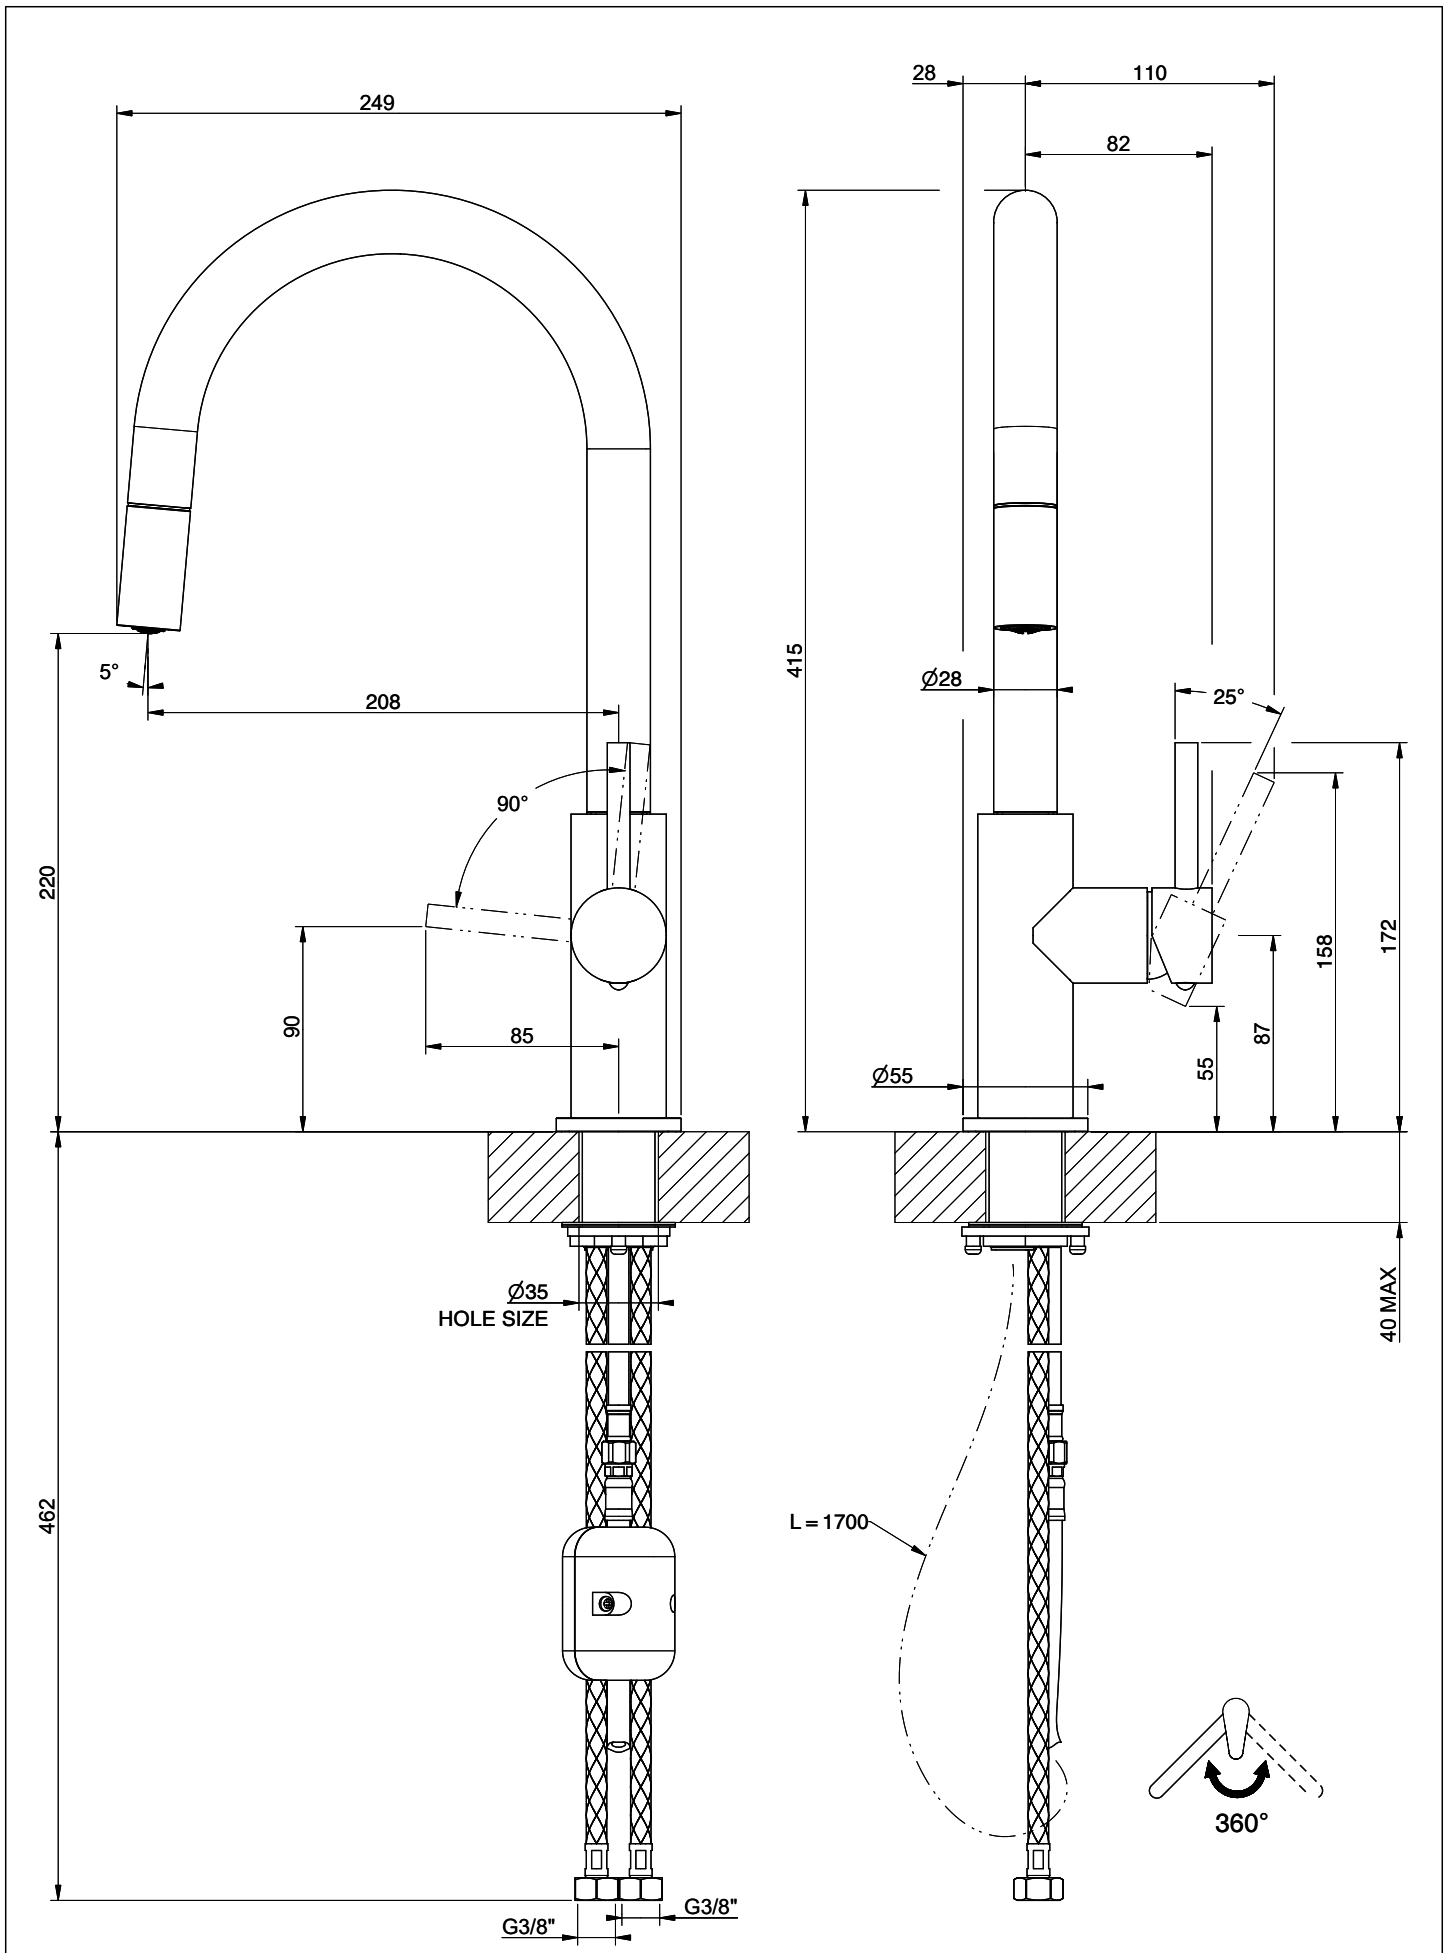

Suter Nuno

[> Web link](#)

Serie
Suter Nuno
Version
Side Lever C

Article no.
40.003.050.00

Model
Pull out spout
Surface
Stainless steel, solid

Price CHF
415.- excl. VAT

Product description

Label Swiss Energy

Pivoting Range
360°

Flow Rate
7.90 (l / min (3bar))

Water jet
Normal jet

Type of spout
Spout with nylon hose

Lever position
Right

Water connection
Flexible connecting hose

Extra
Ceramic cartridge

GESSI