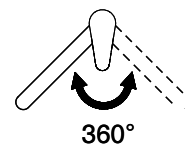

Pivoting Range
360°

Flow Rate
6.20 (l / min (3bar))

Water jet
Normal jet

Type of spout
Spout with metal hose

Lever position
Right

Water connection
Flexible connecting hose

Extra
Ceramic cartridge

GESSI