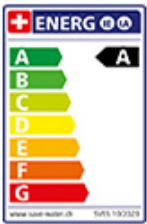

Suter Raio

[> Web link](#)

Serie
Suter Raio

Article no.
40.003.064.00

Model
Professional spray
Surface
stainless steel finish

Price CHF
825.- excl. VAT

Product description

Label Swiss Energy

Pivoting Range
360°

Flow Rate
6.20 (l / min (3bar))

Water jet
Normal jet

Type of spout
Spout with metal hose

Lever position
Right

Water connection
Flexible connecting hose

Extra
Ceramic cartridge

GESSI