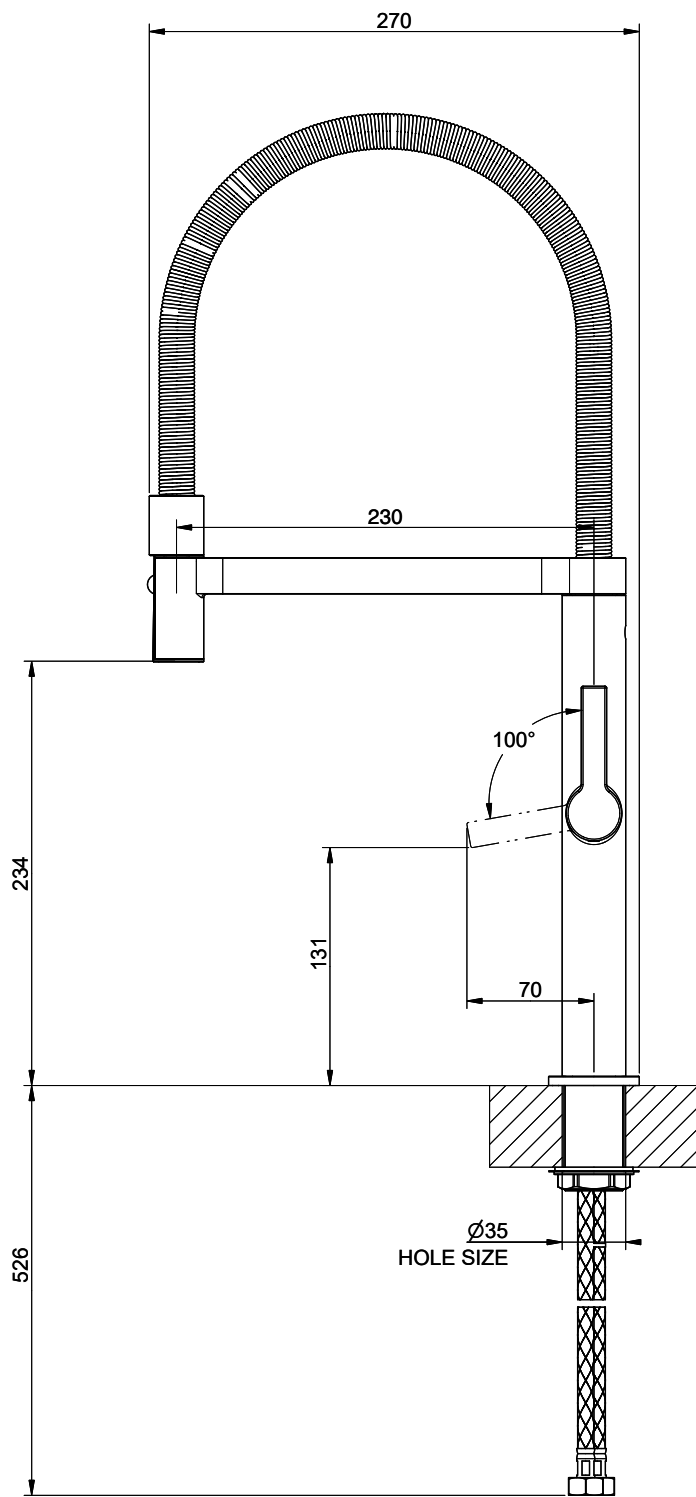

Pivoting Range
360°

Flow Rate
6.20 (l / min (3bar))

Water jet
Normal jet

Type of spout
Spout with metal hose

Lever position
Right

Water connection
Flexible connecting hose

Extra
Ceramic cartridge

GESSI