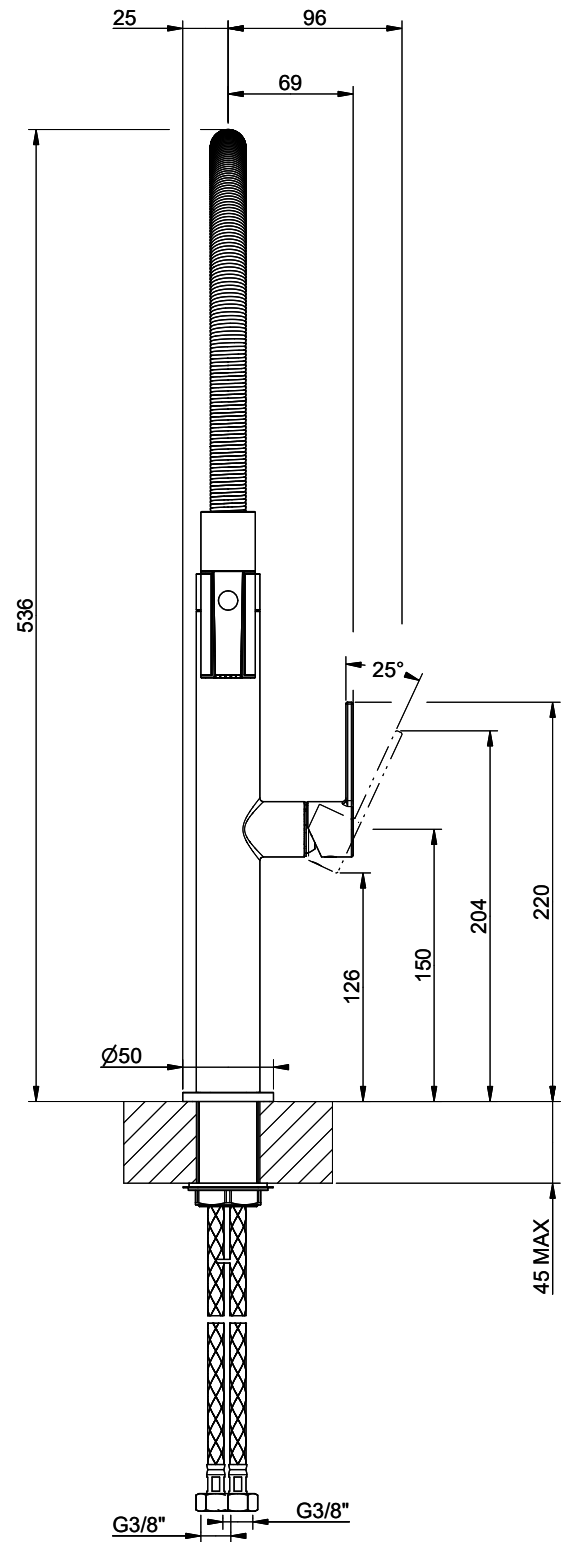

GESSI

RAIO 50010

MISCELATORE LAVELLO MONOCOMANDO SEMIPRO DA PIANO

Formato **A4**

Dis.: GPF5001000000A442

Gessi S.p.A. Parco Gessi, 13037 Serravalle Sesia (Vercelli) Italy Tel. 0039 0163 454111 Fax. 0039 0163 453150 www.gessi.com e-mail: gessi@gessi.it

This drawing by its legislation cannot be disclosed or reproduced without a written authorization released by GESSI S.p.A. - 2025 Copyright® GESSI S.p.A.