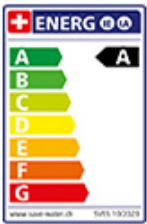

Product description

Label Swiss Energy

Pivoting Range
360°

Flow Rate
6.20 (l / min (3bar))

Water jet
Normal jet

Type of spout
Spout with metal hose

Lever position
Right

Water connection
Flexible connecting hose

Extra
Ceramic cartridge