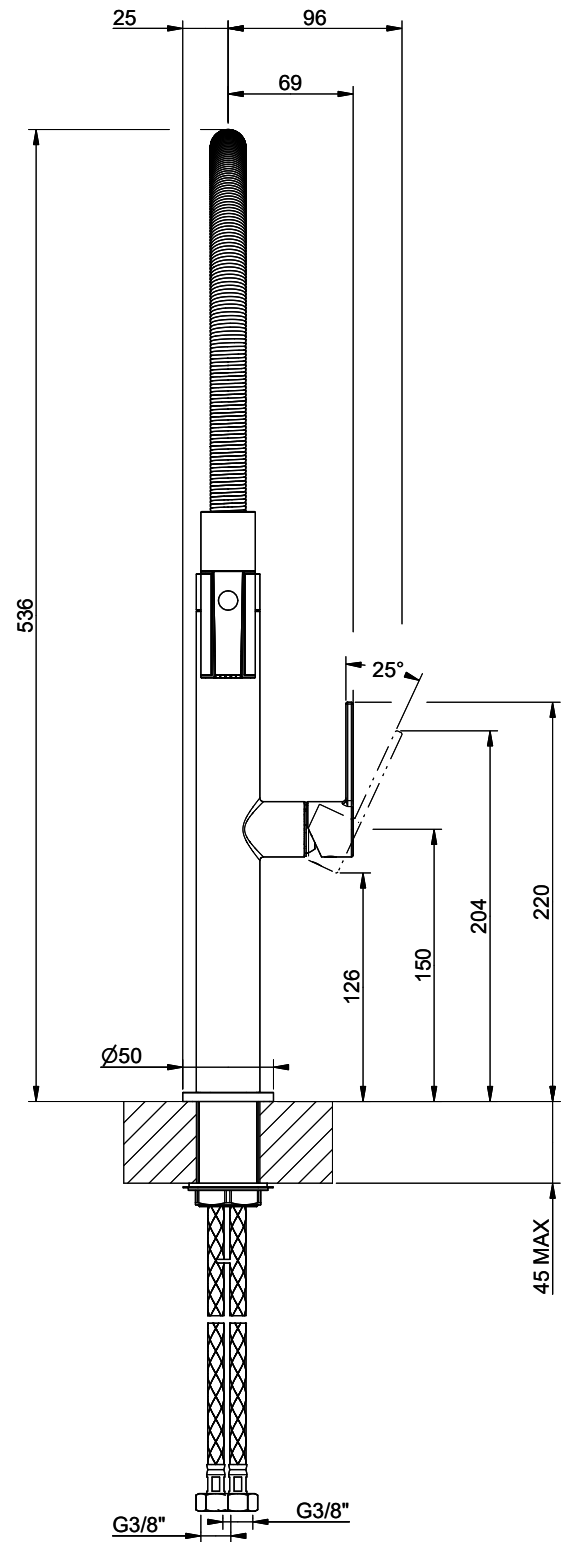

Suter Raio

[> Web link](#)

Serie
Suter Raio

Article no.
40.003.064.00

Model
Professional spray
Surface
stainless steel finish

Price CHF
825.- excl. VAT

Product description

Label Swiss Energy

Pivoting Range
360°

Flow Rate
6.20 (l / min (3bar))

Water jet
Normal jet

Type of spout
Spout with metal hose

Lever position
Right

Water connection
Flexible connecting hose

Extra
Ceramic cartridge

GESSI