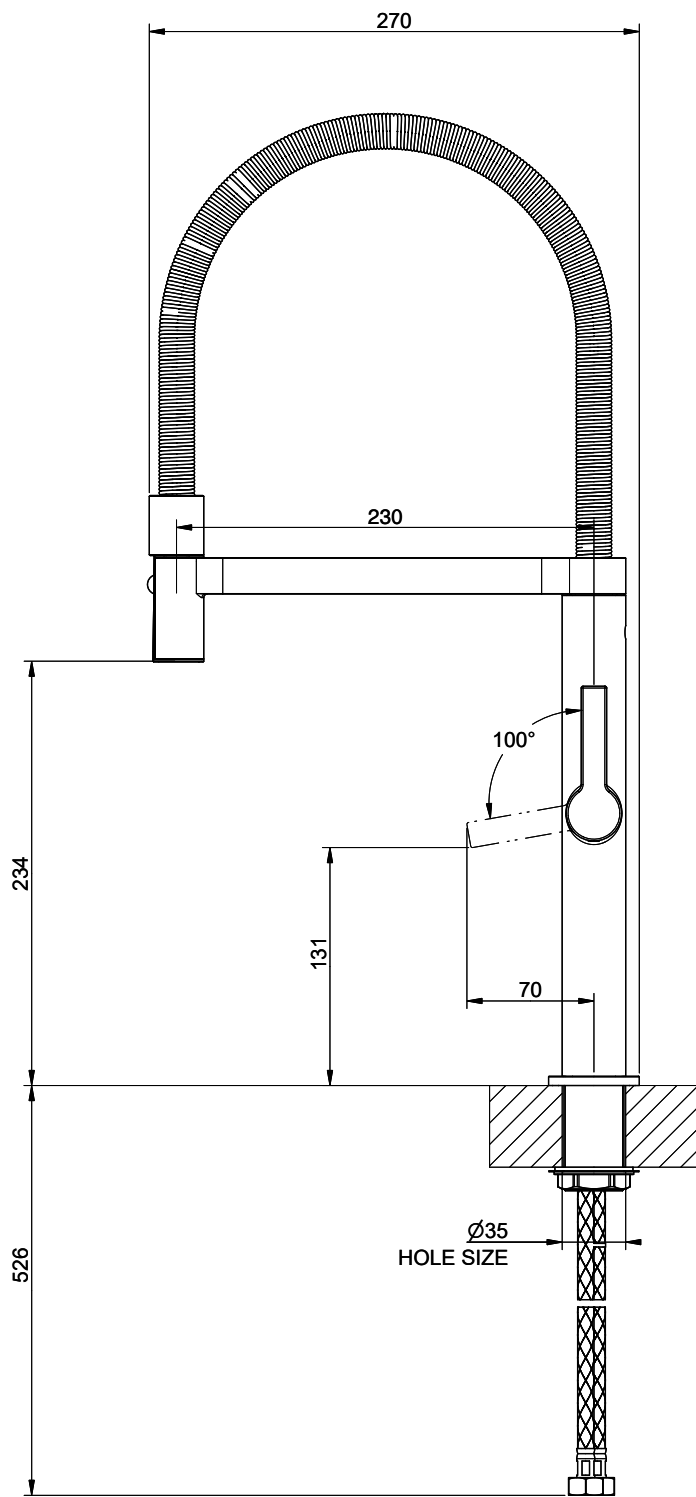

GESSI

RAIO 50010

MISCELATORE LAVELLO MONOCOMANDO SEMIPRO DA PIANO

Formato **A4**

Dis.: GPF5001000000A442

Gessi S.p.A. Parco Gessi, 13037 Serravalle Sesia (Vercelli) Italy Tel. 0039 0163 454111 Fax. 0039 0163 453150 www.gessi.com e-mail: gessi@gessi.it

This drawing by its legislation cannot be disclosed or reproduced without a written authorization released by GESSI S.p.A. - 2025 Copyright® GESSI S.p.A.