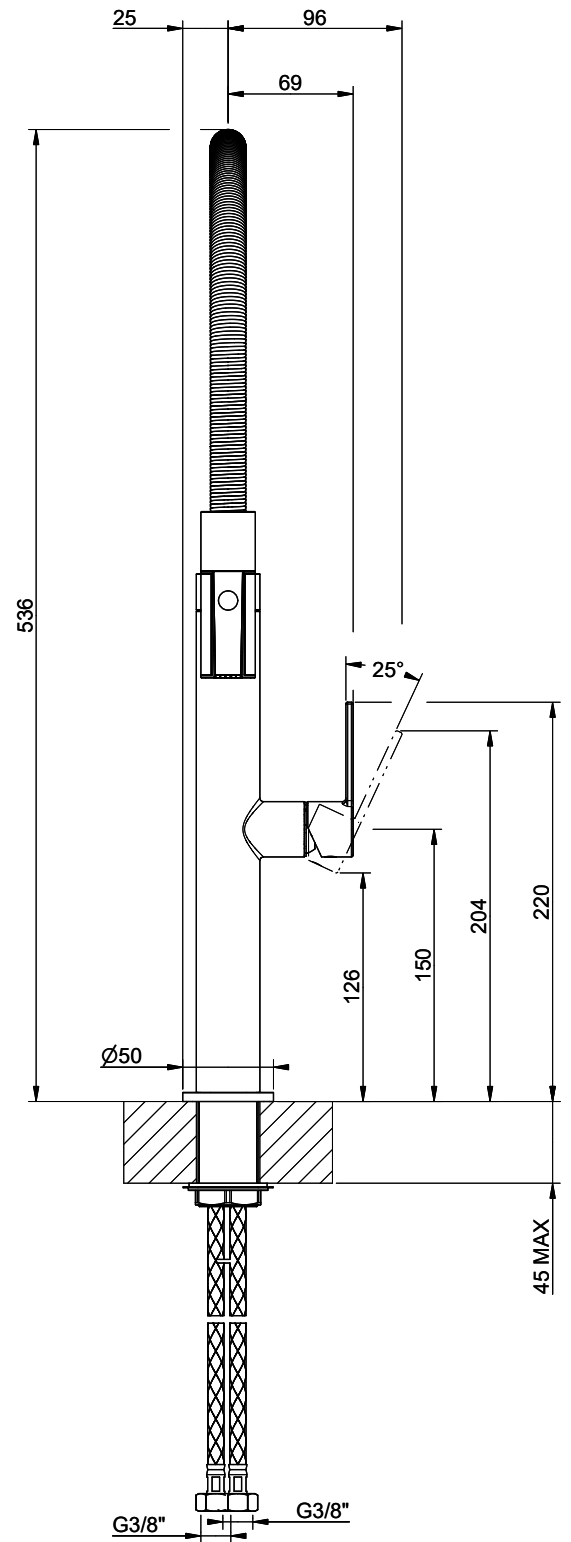

GESSI

RAIO 50010

MISCELATORE LAVELLO MONOCOMANDO SEMIPRO DA PIANO

Formato **A4**

Dis.: GPF5001000000A442

Gessi S.p.A. Parco Gessi, 13037 Serravalle Sesia (Vercelli) Italy Tel. 0039 0163 454111 Fax. 0039 0163 453150 www.gessi.com e-mail: gessi@gessi.it

This drawing by its legislation cannot be disclosed or reproduced without a written authorization released by GESSI S.p.A. - 2025 Copyright® GESSI S.p.A.