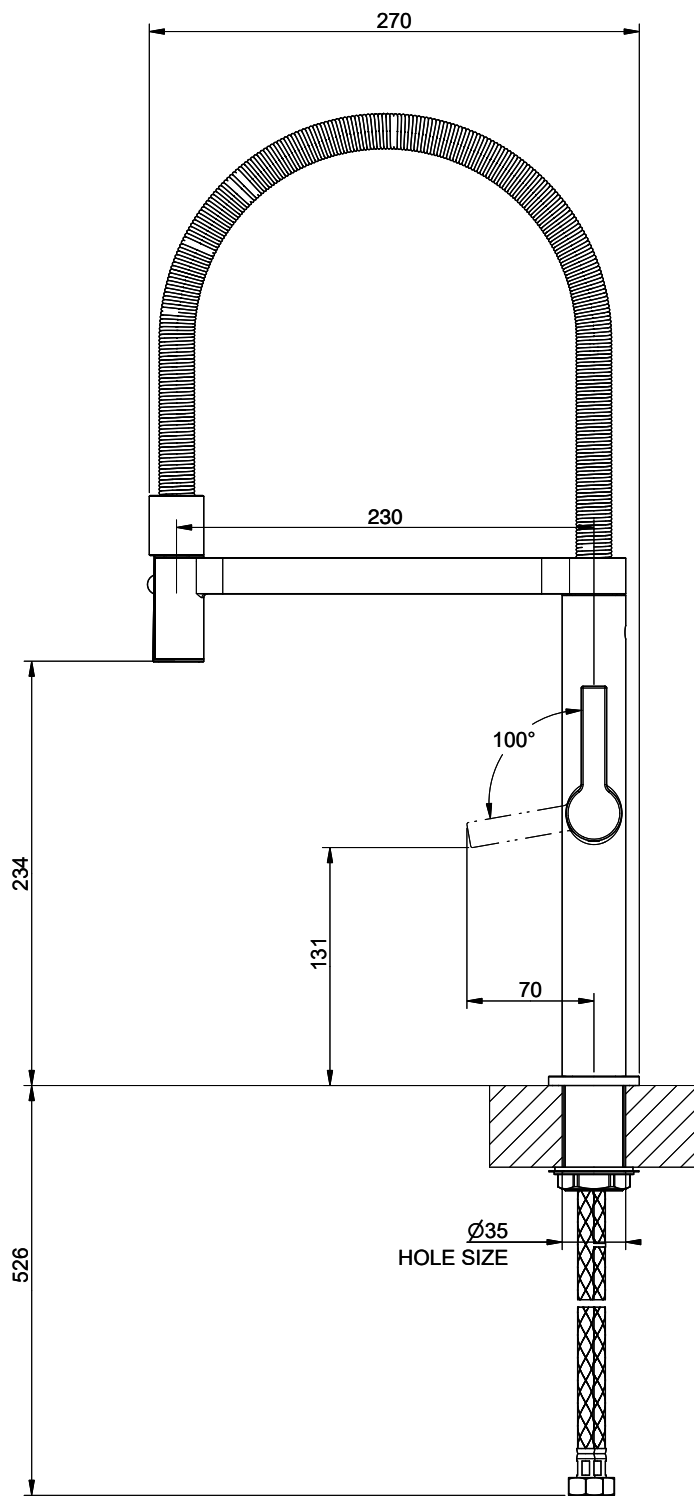

GESSI

RAIO 50010

MISCELATORE LAVELLO MONOCOMANDO SEMIPRO DA PIANO

Formato **A4**

Dis.: GPF5001000000A442

Gessi S.p.A. Parco Gessi, 13037 Serravalle Sesia (Vercelli) Italy Tel. 0039 0163 454111 Fax. 0039 0163 453150 www.gessi.com e-mail: gessi@gessi.it

This drawing by its legislation cannot be disclosed or reproduced without a written authorization released by GESSI S.p.A. - 2025 Copyright® GESSI S.p.A.