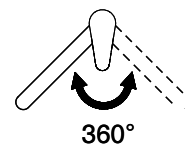

GESSI

RAIO 50010

MISCELATORE LAVELLO MONOCOMANDO SEMIPRO DA PIANO

Formato **A4**

Dis.: GPF5001000000A442

Gessi S.p.A. Parco Gessi, 13037 Serravalle Sesia (Vercelli) Italy Tel. 0039 0163 454111 Fax. 0039 0163 453150 www.gessi.com e-mail: gessi@gessi.it

This drawing by its legislation cannot be disclosed or reproduced without a written authorization released by GESSI S.p.A. - 2025 Copyright® GESSI S.p.A.