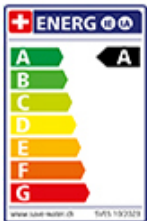

## Label Swiss Energy

**Pivoting Range**  
360°

**Flow Rate**  
6.20 (l / min (3bar))

**Water jet**  
Normal jet

**Type of spout**  
Spout with metal hose

**Lever position**  
Right

**Water connection**  
Flexible connecting hose