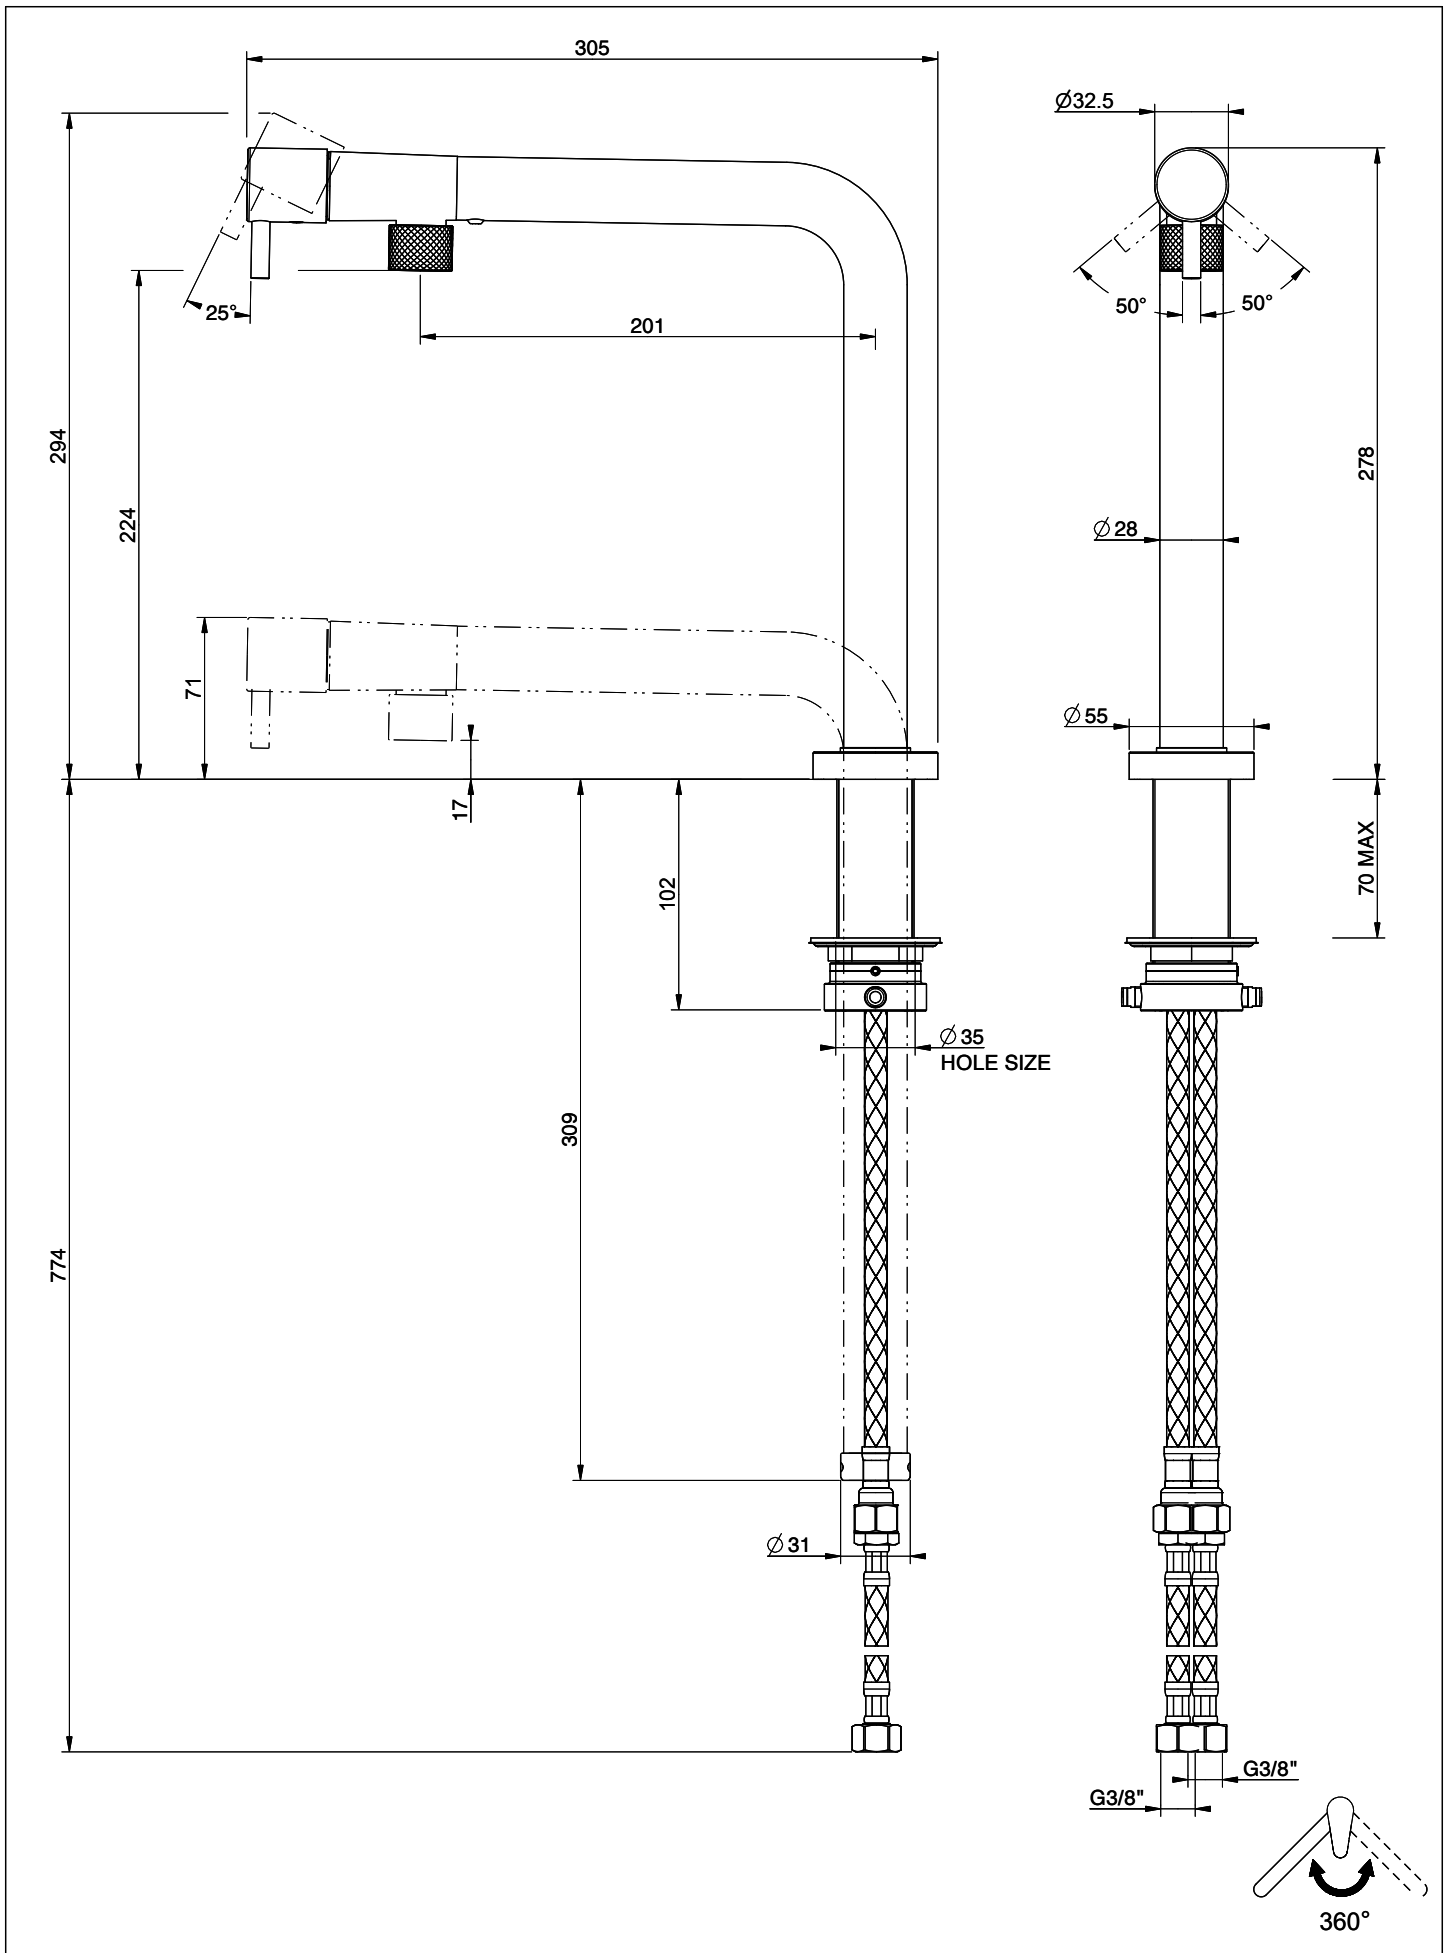

Suter Up&down

[> Web link](#)

Serie
Suter Up&down

Article no.
40.003.066.00

Model
Swivel spout
Surface
Chrome

Price CHF
685.- excl. VAT

Product description

Label Swiss Energy

Pivoting Range
360°

Flow Rate
9.90 (l / min (3bar))

Water jet
Normal jet

Water connection
Flexible connecting hose

Extra
Ceramic cartridge
Extra
Detachable faucet

GESSI

UP & DOWN 60072

MISCELATORE LAVELLO MONOCOMANDO ABBATTIBILE DA PIANO