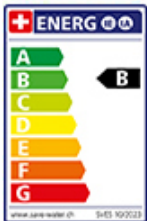

## Label Swiss Energy

**Pivoting Range**  
180°

**Flow Rate**  
13.50 (l / min (3bar))

**Water connection**  
Flexible connecting hose

**Extra**  
Ceramic cartridge  
**Extra**  
Cold water: lever position in the middle