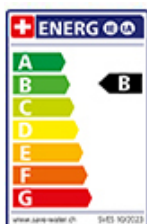

Suter Zetrix

[> Web link](#)

Serie
Suter Zetrix

Article no.
40.002.940.00

Model
Swivel spout
Surface
Powder coating black matt

Price CHF
227.- excl. VAT

Product description

Label Swiss Energy

Pivoting Range
180°

Flow Rate
13.50 (l / min (3bar))

Water connection
Flexible connecting hose

Extra
Ceramic cartridge
Extra
Cold water: lever position in the middle