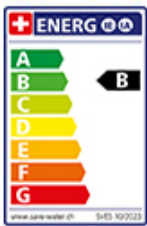

Suter Zetrix

> Web link

Serie
Suter Zetrix

Article no.
40.002.940.00

Model
Swivel spout
Surface
Powder coating black matt

Price CHF
227.- excl. VAT

Product description

Label Swiss Energy

Pivoting Range
180°

Flow Rate
13.50 (l / min (3bar))

Water connection
Flexible connecting hose

Extra
Ceramic cartridge
Extra
Cold water: lever position in the middle