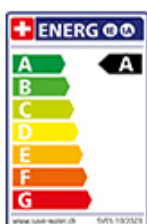

## Label Swiss Energy

**Pivoting Range**  
120°

**Flow Rate**  
7.00 (l / min (3bar))

**Type of spout**  
Spout with nylon hose

**Water connection**  
Flexible connecting hose

**Extra**  
Ceramic cartridge