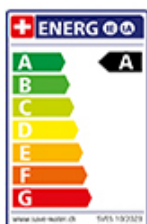

## Label Swiss Energy

**Pivoting Range**  
120°

**Flow Rate**  
7.00 (l / min (3bar))

**Type of spout**  
Spout with nylon hose

**Water connection**  
Flexible connecting hose

**Extra**  
Ceramic cartridge