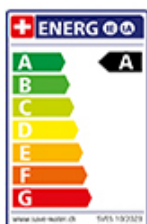

Product description

Label Swiss Energy

Pivoting Range
120°

Flow Rate
7.00 (l / min (3bar))

Type of spout
Spout with nylon hose

Water connection
Flexible connecting hose

Extra
Ceramic cartridge

Extra
Cold water: lever position in the middle