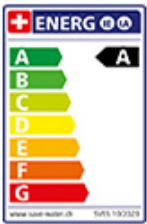

## Label Swiss Energy

**Pivoting Range**  
120°

**Flow Rate**  
7.00 (l / min (3bar))

**Type of spout**  
Spout with nylon hose

**Water connection**  
Flexible connecting hose

**Extra**  
Ceramic cartridge