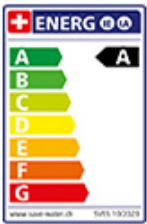

## Suter Zetrix

[> Web link](#)

**Serie**  
Suter Zetrix

**Article no.**  
40.002.943.00

**Model**  
Pull-out spray  
**Surface**  
Powder coating black matt

**Price CHF**  
298.- excl. VAT

## Label Swiss Energy

**Pivoting Range**  
120°

**Flow Rate**  
7.00 (l / min (3bar))

**Type of spout**  
Spout with nylon hose

**Water connection**  
Flexible connecting hose

**Extra**  
Ceramic cartridge