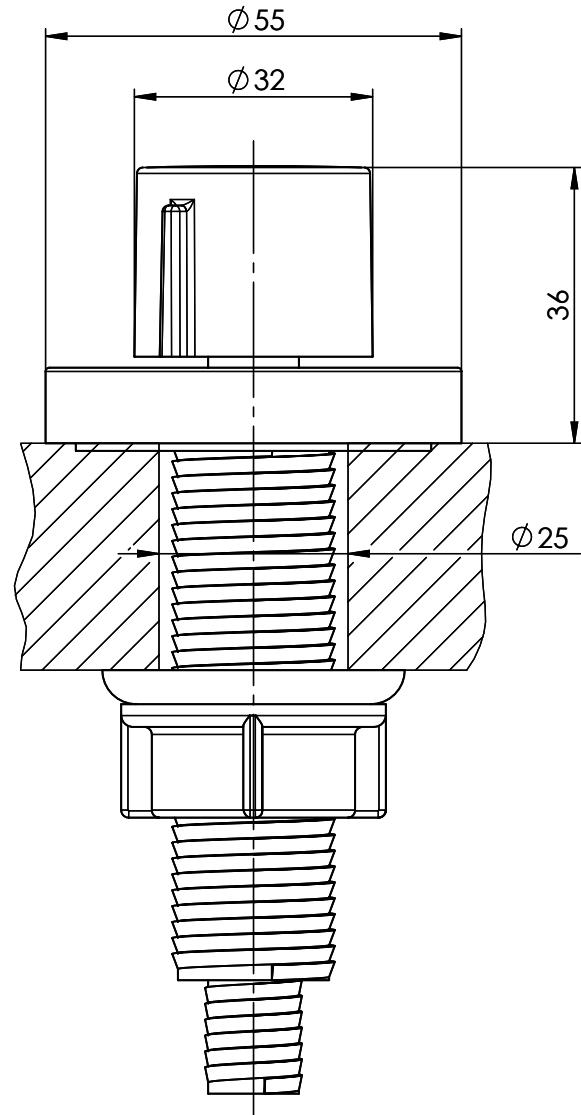

0x0x0mm

Product description**Replacing turning knob Dornbracht**

Brass, chromed

Turn knob set, complete, with rosette D = ø 55 mm

Drilling for button D = ø 25 mm

Not compatible with space-saving Desino.

Only available in conjunction with selected sinks and basins.

SUTER

inox technik

A

B

C

D

F

F