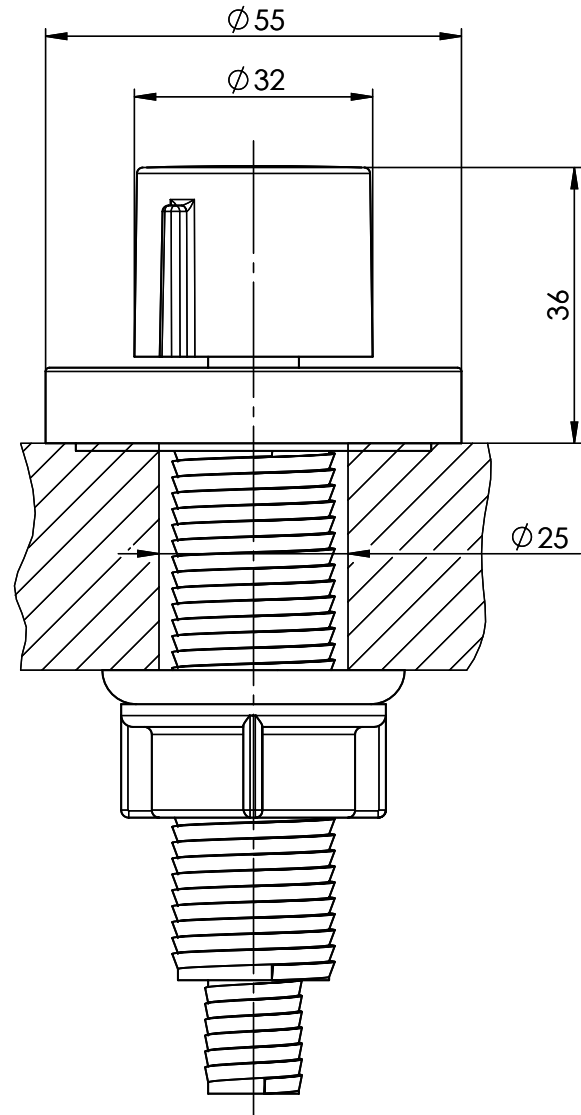

Suter Inox AG
Schachenstrasse 20
CH-5116 Schinznach-Bad
Tel. +41 56 463 63 33
Fax +41 56 463 63 30
E-Mail: suter@suter.ch

Drehknopf Dornbracht mit Rosette

SUTER

inox technik

A
B
C
D
E
F
F

Für dieses Dokument und den darin dargestellten Gegenstand behalten wir uns alle Rechte vor. Vervielfältigung, Bekanntgabe an Dritte oder Verwendung seines Inhalts, ohne unsere Zustimmung ist verboten. © Copyright 2005 Suter Inox AG. All rights reserved.

Artikel Nr.: 6040

Zeichn.Nr.: 13.06-13.0014.00.00

Index 00+

daf

07.10.2013