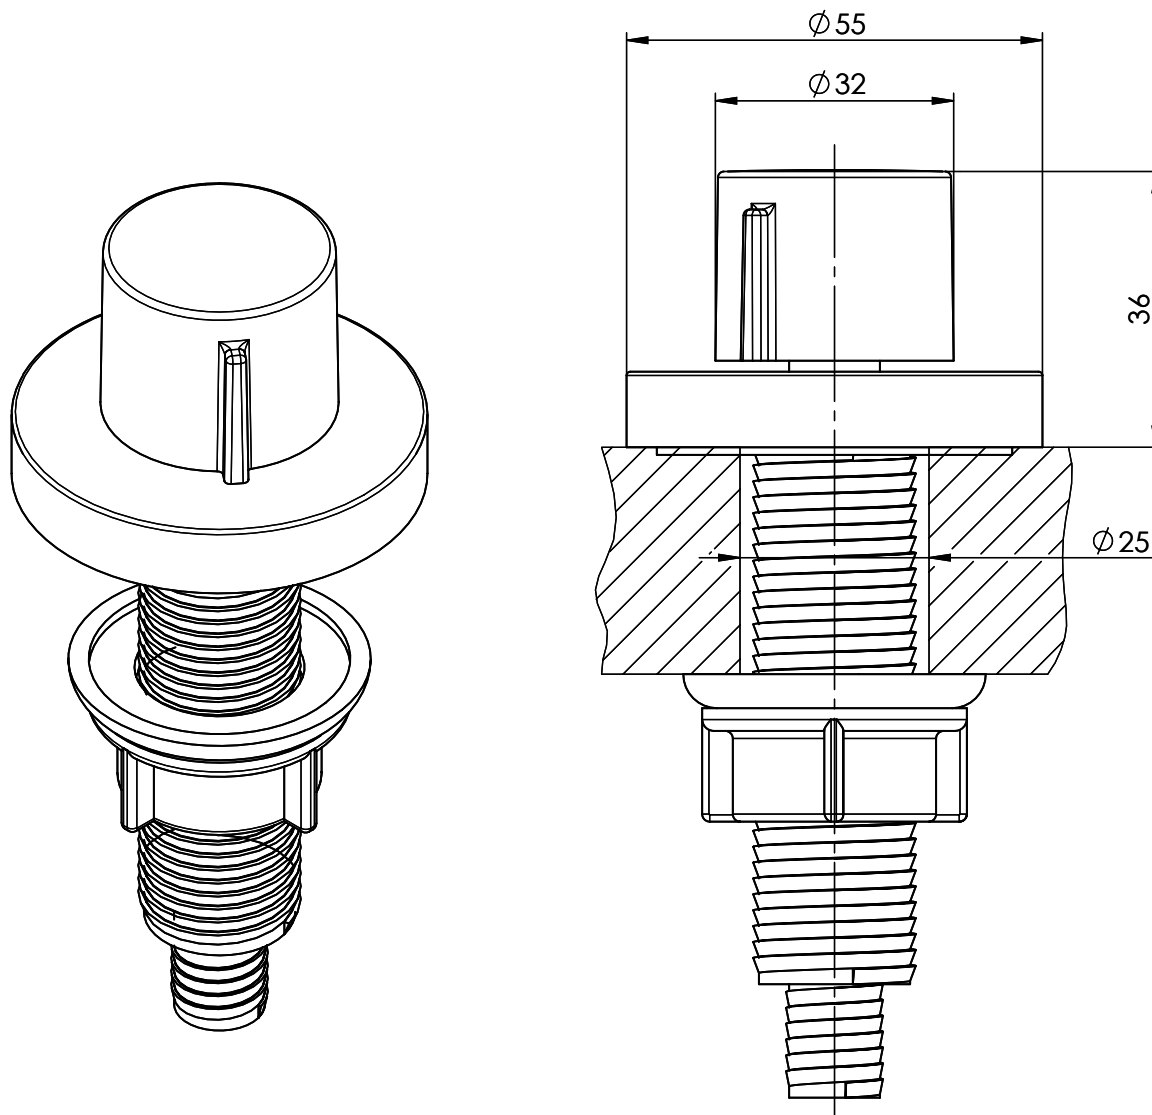

1

2

3

4

Suter Inox AG
Schachenstrasse 20
CH-5116 Schinznach-Bad
Tel. +41 56 463 63 33
Fax +41 56 463 63 30
E-Mail: suter@suter.ch

Drehknopf Dornbracht mit Rosette

SUTER

i n o x technik

A

B

C

D

E

F

Artikel Nr.: 6040

Zeichn.Nr.: 13.06-13.0014.00.00

Index 00+

daf

07.10.2013