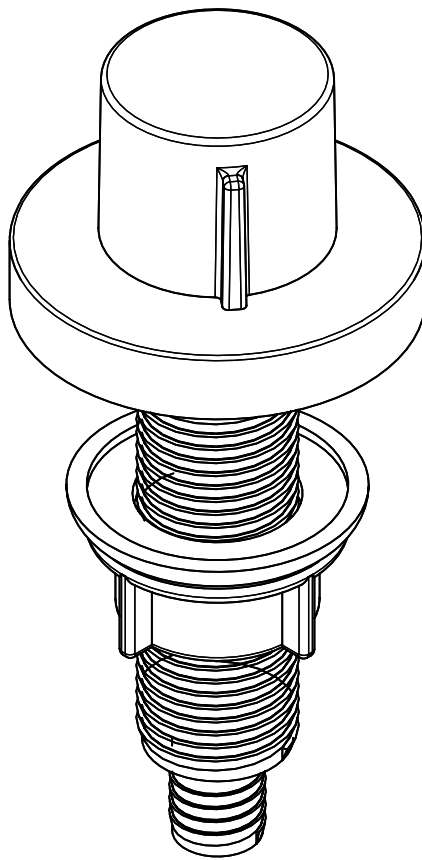

Turning knob Dornbracht | Brass, chromed

[> Web link](#)**Model**

Turning knob Dornbracht | Brass, chromed

Article no.

40.001.422.01

Price CHF

149.- excl. VAT

Dimensions

0x0x0mm

Product description**Replacing turning knob Dornbracht**

Brass, chromed

Turn knob set, complete, with rosette D = ø 55 mm

Drilling for button D = ø 25 mm

Not compatible with space-saving Desino.

Only available in conjunction with selected sinks and basins.

SUTER

inox technik

A

B

C

D

F

F