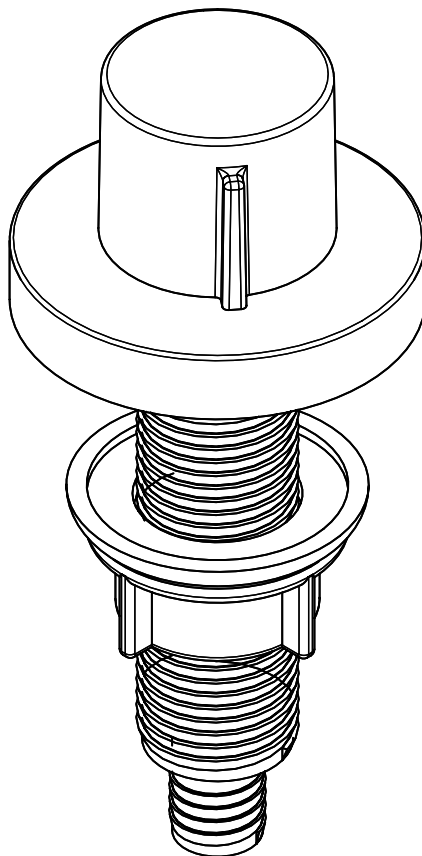

Suter Inox AG
Schachenstrasse 20
CH-5116 Schinznach-Bad
Tel. +41 56 463 63 33
Fax +41 56 463 63 30
E-Mail: suter@suter.ch

Drehknopf Dornbracht mit Rosette

SUTER

inox technik

A
B
C
D
E
F
F

Für dieses Dokument und den darin dargestellten Gegenstand behalten wir uns alle Rechte vor. Vervielfältigung, Bekanntgabe an Dritte oder Verwendung seines Inhalts, ohne unsere Zustimmung ist verboten. © Copyright 2005 Suter Inox AG. All rights reserved.

Artikel Nr.: 6040

Zeichn.Nr.: 13.06-13.0014.00.00

Index 00+

daf

07.10.2013