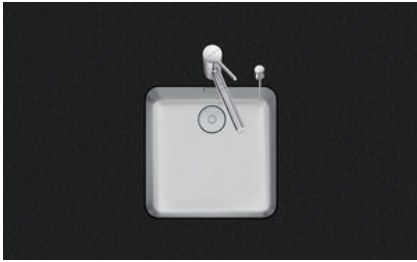

Vantis V 45U

[> Web link](#)

Fitting style
Undermount bowls

Model
V 45U

Material
Stainless steel 18/10

Article no.
10.105.631.00

Cabinet size
50 cm

Basket
3½" Tipo Desino

Surface
Matt

Price CHF
880.- excl. VAT

Dimensions
450x420x175mm

Corner radius
35 mm

Overflow and drain technology

Tipo Desino:
Concealed drain with
basket underneath -
type M

Swivelling overflow
cap

Basket pre-assembly

Basket pre-assembly ex works

Dispenser - mounting option

Free choice of positioning

Overflow and drain technology

Prices (as of 06.05.26/excl. VAT)

Model	Material	Basket	Article no.	Price CHF
Vantis V 45U	Stainless steel 18/10, Matt	3½" Tipo Desino	10.105.631.00	880.- > Weblink
		3½" Space-saving Desino	10.105.205.00	880.- > Weblink
		3½" TouchFlow Desino	10.105.204.00	1'090.- > Weblink
		3½" eFlow Desino	10.105.267.00	1'205.- > Weblink