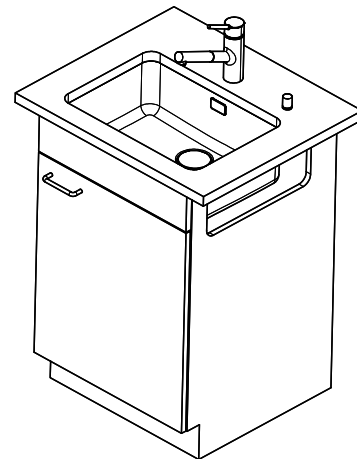

Vantis V 50-35U Desino

Masse / Ausschnittkontur
Dimensions / contour de découpe
Dimensioni / contorno dell'apertura

Bohrung für Zug- und Druckknöpfe Ø14
Bohrung für Drehknopf Ø25
Trou pour boutons et Poussoirs de commande Ø14
Trou pour bouton rotatif Ø25
Foro per Pomelli tiranti e Pomelli pulsanti Ø14
Foro per Pomolo girevoli Ø25