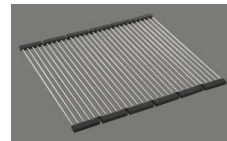

> Weblink
40.001.138.00 / CHF
125.-
Inox Pad