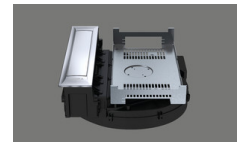

40.002.233.00 / CHF
3229.-
BORA hob extraction
system PKAS3,
Professional 3.0