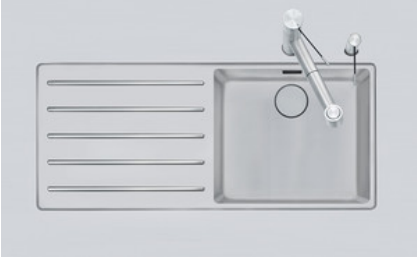

Daneo DAN 100-45 Ambio

[> Web link](#)

Fitting style

Sink imprints

Model

DAN 100-45 Ambio

Material

Stainless steel

Cabinet size

50 cm

Basket

3½" eFlow

Surface

Matt

Dimensions

450x400x188mm

Product description

Available for SmartSteel Collection in the following finishes:
Satin finish | Broadband finish | Swirl finish