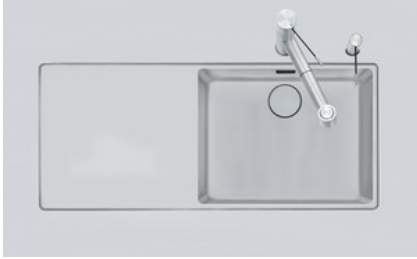

Daneo DAN 100-50 EL Ambio

[> Web link](#)

Fitting style

Sink imprints

Model

DAN 100-50 EL Ambio

Material

Stainless steel

Cabinet size

50 cm

Basket

3½" eFlow

Surface

Matt

Dimensions

500x400x188mm

Product description

Available for SmartSteel Collection in the following finishes:
Satin finish | Broadband finish | Swirl finish