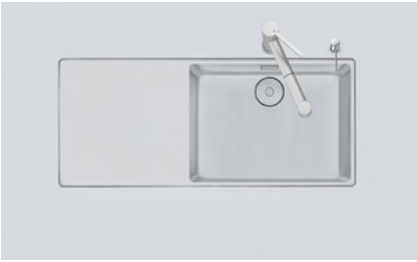

Daneo DAN 100-55 EL Ambio

[> Web link](#)

**Fitting style**

Sink imprints

**Model**

DAN 100-55 EL Ambio

**Material**

Stainless steel

**Cabinet size**

60 cm

**Basket**

3½" Tipo

**Surface**

Matt

**Dimensions**

550x400x188mm

**Product description**

Available for SmartSteel Collection in the following finishes:  
Satin finish | Broadband finish | Swirl finish