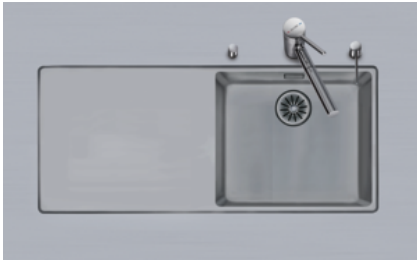

Daneo DAN 100-45 EL Ambio

[> Web link](#)

Fitting style

Sink imprints

Model

DAN 100-45 EL Ambio

Material

Stainless steel

Cabinet size

50 cm

Basket

3½" extra small

Surface

Matt

Dimensions

450x400x188mm

Product description

Available for SmartSteel Collection in the following finishes:
Satin finish | Broadband finish | Swirl finish