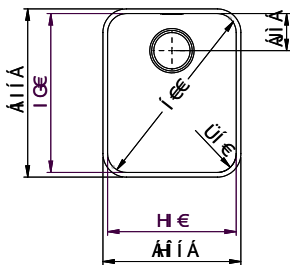

Q (@) * A : A C * (E) a A C * (& \ ) 4) A A f F
Q (@) * A : A C * (@) [ ] A A f F
V [(' A [' : A [' (')] * A d U [' * * : (a * A A A A [((a) a A A f F
V [(' A [' : A [' (')] A [c a a A A f F
Q : [A A : A A [(') A A a a a a a a A A [(') A A A A * : a a a a A A f F
Q : [A A : A A [([ ] A A a a a a a a A A f F