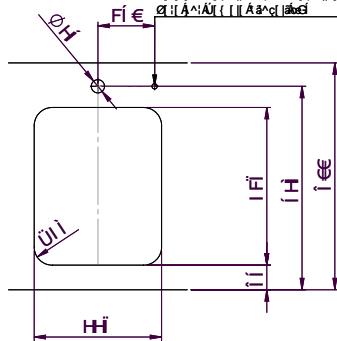

Q (@) * A : A C * (E) a A C * (& \ ) 4) A A f F
Q (@) * A : A C * (@) [ ] A A f F
V [(' A [' : A [' (')] * A d U [' * * : (a * A A A A [((a) a A A f F
V [(' A [' : A [' (')] A [c a a A A f F
Q : [A A : A A [(') A A a a a a a a A A [(') A A A A * : a a a a A A f F
Q : [A A : A A [([ ] A A a a a a a a A A f F